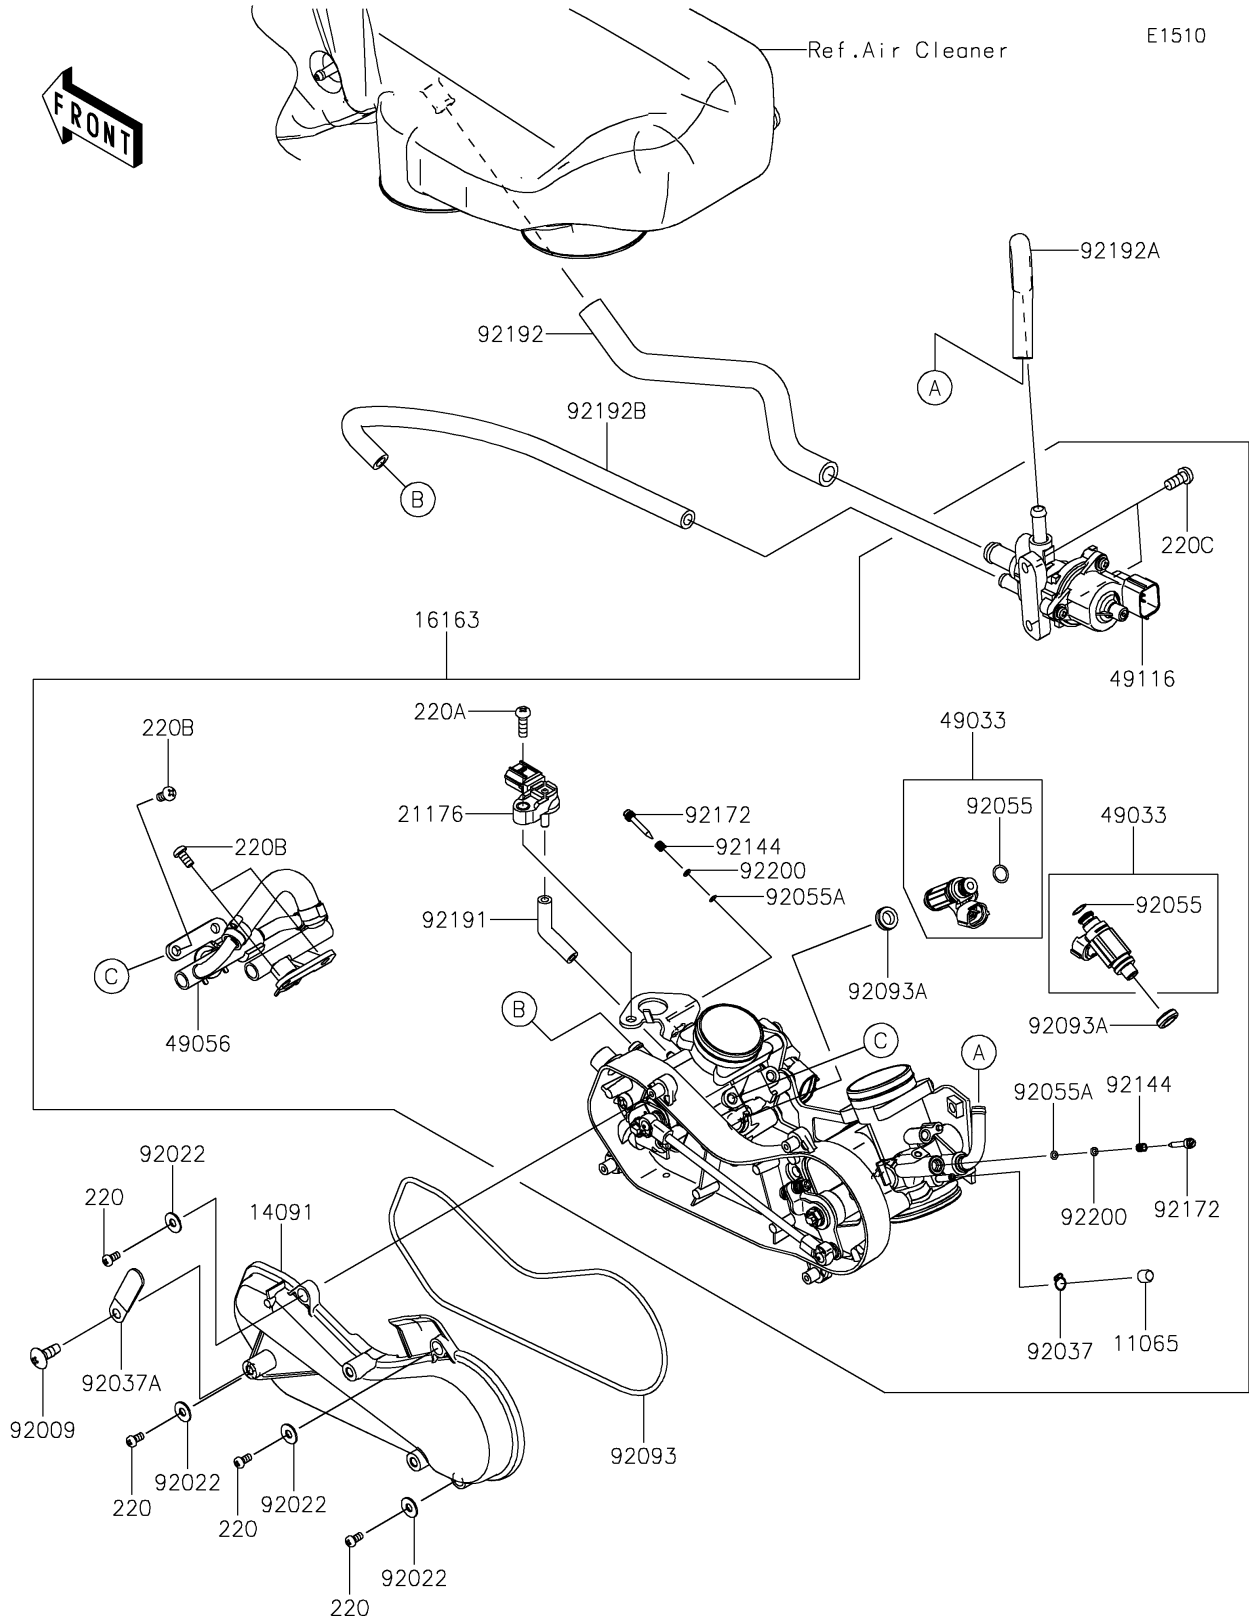

2022 Teryx® S PARTS DIAGRAM

Throttle

2022 Teryx® S PARTS LIST

Throttle

ITEM NAME	PART NUMBER	QUANTITY
CAP (Ref # 11065)	11065-0072	1
COVER,THROTTLE LINK (Ref # 14091)	14091-1731	1
THROTTLE-ASSY,36EIS (Ref # 16163)	16163-0790	1
SENSOR,PRESSURE (Ref # 21176)	21176-0906	1
NOZZLE-INJECTION (Ref # 49033)	49033-0011	2
PIPE-INJECTION (Ref # 49056)	49056-0033	1
VALVE-ASSY,ISC (Ref # 49116)	49116-0021	1
SCREW,6X12 (Ref # 92009)	92009-1480	1
WASHER,5.2X13X1 (Ref # 92022)	92022-1380	4
CLAMP,TUBE (Ref # 92037)	92037-1124	1
CLAMP,L=45 (Ref # 92037A)	92037-1539	1
RING-O,INJECTION NOZZLE (Ref # 92055)	92055-1622	2
RING-O,AIR SCREW (Ref # 92055A)	92055-1658	2
SEAL (Ref # 92093)	92093-0082	1
SEAL (Ref # 92093A)	92093-0127	2
SPRING,THROTTLE STOP SCREW (Ref # 92144)	92144-1674	2
SCREW (Ref # 92172)	92172-0156	2
TUBE,3.2X7.4X70 (Ref # 92191)	92191-1552	1
TUBE,ISC-CHAMBER (Ref # 92192)	92192-0948	1
TUBE,ISC-THROTTLE RR (Ref # 92192A)	92192-1211	1
TUBE,ISC-THROTTLE FR (Ref # 92192B)	92192-1212	1
WASHER,PILOT AIR SCREW (Ref # 92200)	92200-1564	2
SCREW-PAN-CROS,4X8 (Ref # 220)	220AA0408	4
SCREW-PAN-CROS,5X16 (Ref # 220A)	220AA0516	1
SCREW-PAN-CROS,6X12 (Ref # 220B)	220AA0612	4
SCREW-PAN-CROS,6X14 (Ref # 220C)	220AA0614	2