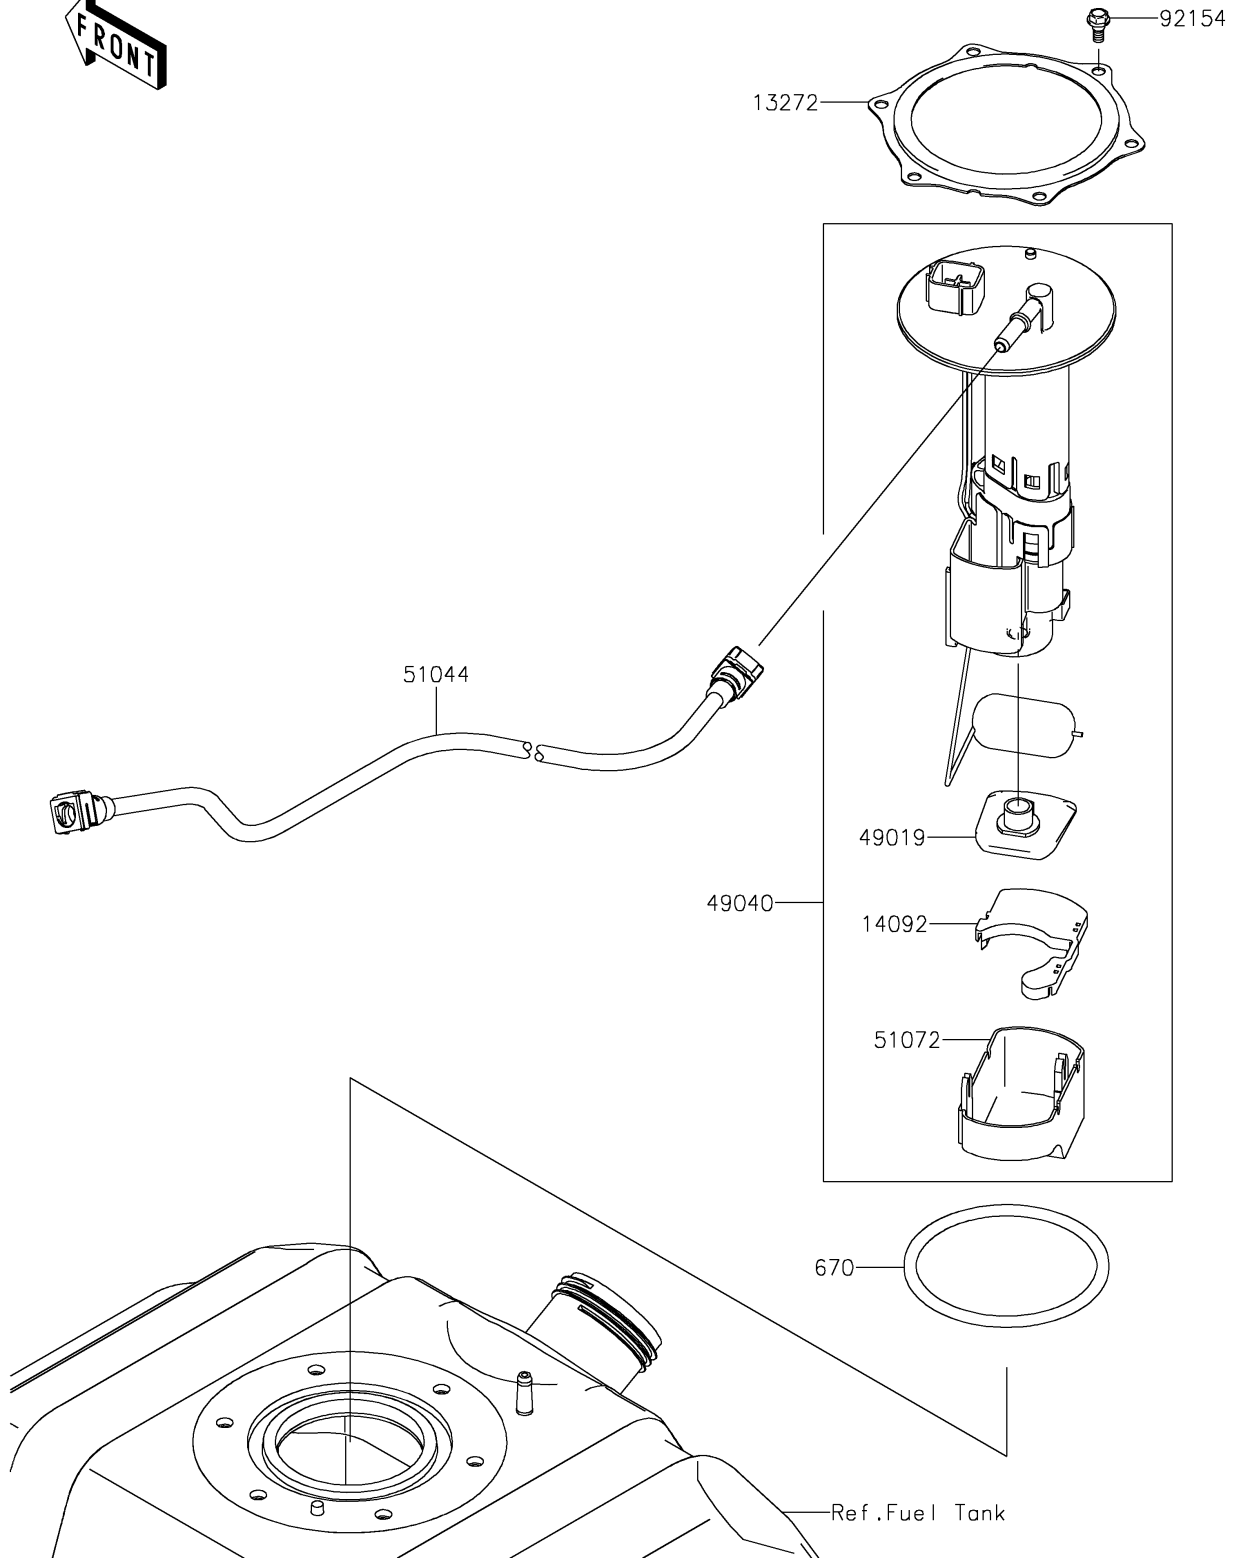

2023 Teryx S PARTS DIAGRAM

Fuel Pump

E1520

2023 Teryx S PARTS LIST

Fuel Pump

ITEM NAME	PART NUMBER	QUANTITY
PLATE (Ref # 13272)	13272-2500	1
COVER (Ref # 14092)	14092-1044	1
FILTER-FUEL (Ref # 49019)	49019-0013	1
PUMP-FUEL (Ref # 49040)	49040-0832	1
TUBE-ASSY (Ref # 51044)	51044-0811	1
CHAMBER-FUEL (Ref # 51072)	51072-0003	1
BOLT,FUEL PUMP (Ref # 92154)	92154-1326	6
O RING (Ref # 670)	670E5090	1