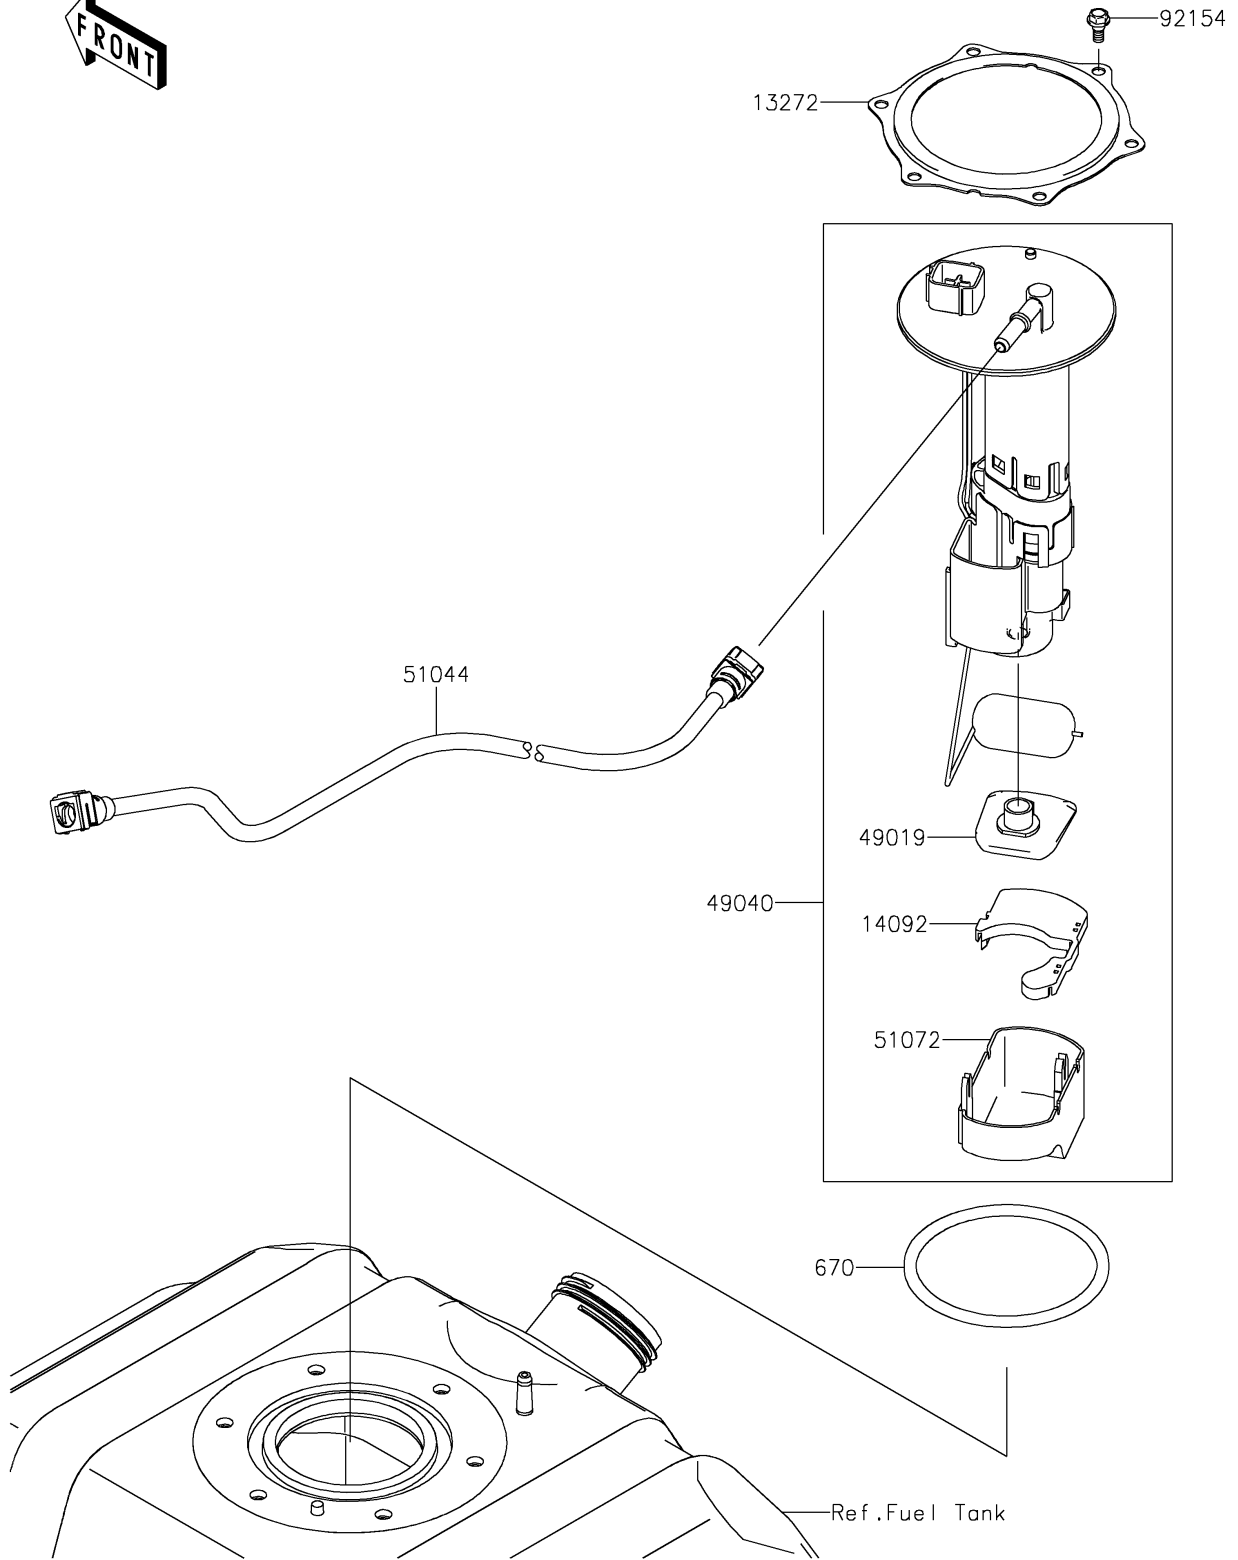

2025 Teryx S PARTS DIAGRAM

Fuel Pump

E1520

2025 Teryx S PARTS LIST

Fuel Pump

ITEM NAME	PART NUMBER	QUANTITY
PLATE (Ref # 13272)	13272-2500	1
COVER (Ref # 14092)	14092-1044	1
FILTER-FUEL (Ref # 49019)	49019-0013	1
PUMP-FUEL (Ref # 49040)	49040-0832	1
TUBE-ASSY (Ref # 51044)	51044-0811	1
CHAMBER-FUEL (Ref # 51072)	51072-0003	1
BOLT,FUEL PUMP (Ref # 92154)	92154-1326	6
O RING (Ref # 670)	670E5090	1