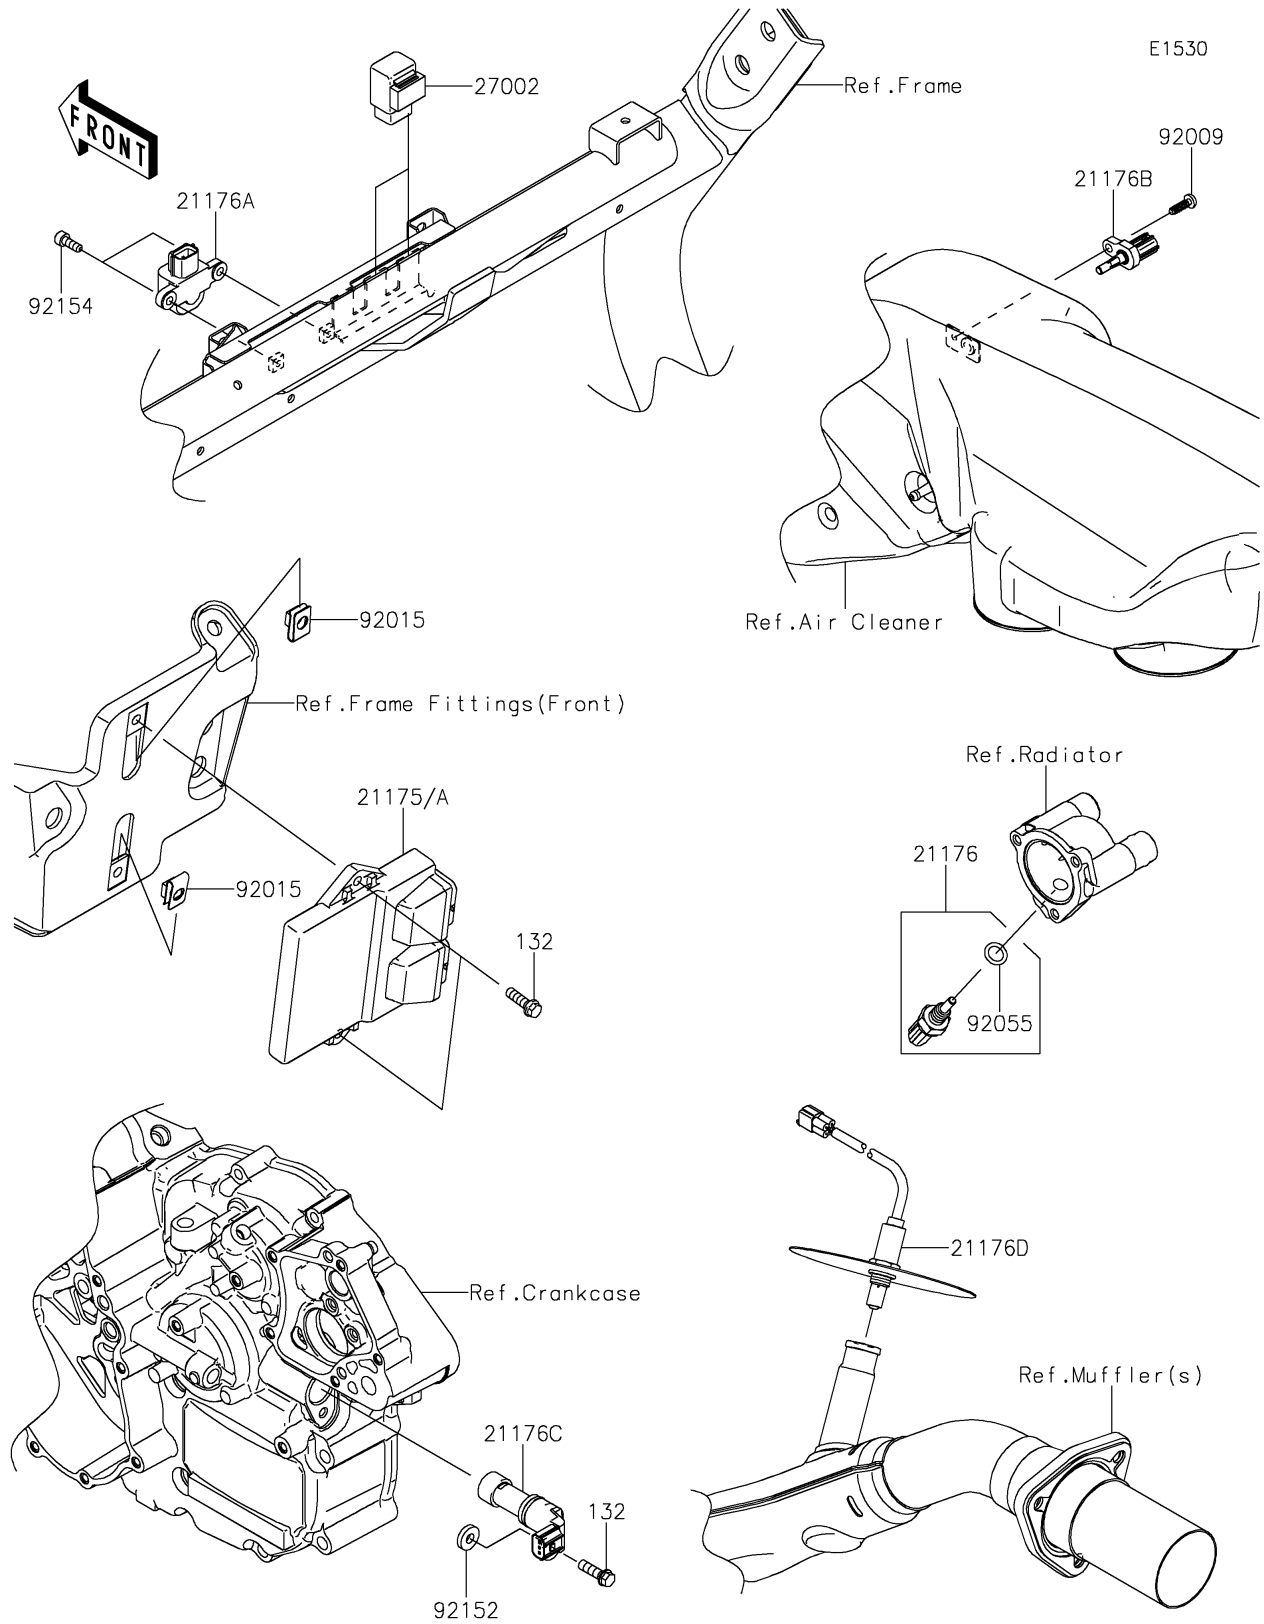

# 2024 Teryx® S PARTS DIAGRAM

## Fuel Injection

## 2024 Teryx® S PARTS LIST

### Fuel Injection

ITEM NAME	PART NUMBER	QUANTITY
CONTROL UNIT-ELECTRONIC (Ref # 21175)	21175-1151	1
CONTROL UNIT-ELECTRONIC (Ref # 21175A)	21175-1258	1
SENSOR,WATER TEMP (Ref # 21176)	21176-0009	1
SENSOR,VEHICLE-DOWN (Ref # 21176A)	21176-0026	1
SENSOR,AIR TEMPERATURE (Ref # 21176B)	21176-0048	1
SENSOR,SPEED (Ref # 21176C)	21176-0712	1
SENSOR,OXYGEN (Ref # 21176D)	21176-0935	1
RELAY-ASSY (Ref # 27002)	27002-1062	2
SCREW,TAPPING,5X16 (Ref # 92009)	92009-1984	1
NUT,6MM (Ref # 92015)	92015-1602	2
RING-O,9.5X1.9 (Ref # 92055)	92055-0016	1
COLLAR,6.5X16X3.2 (Ref # 92152)	92152-1975	1
BOLT,SOCKET,5X14 (Ref # 92154)	92154-1841	2
BOLT-FLANGED-SMALL,6X20 (Ref # 132)	132BA0620	3