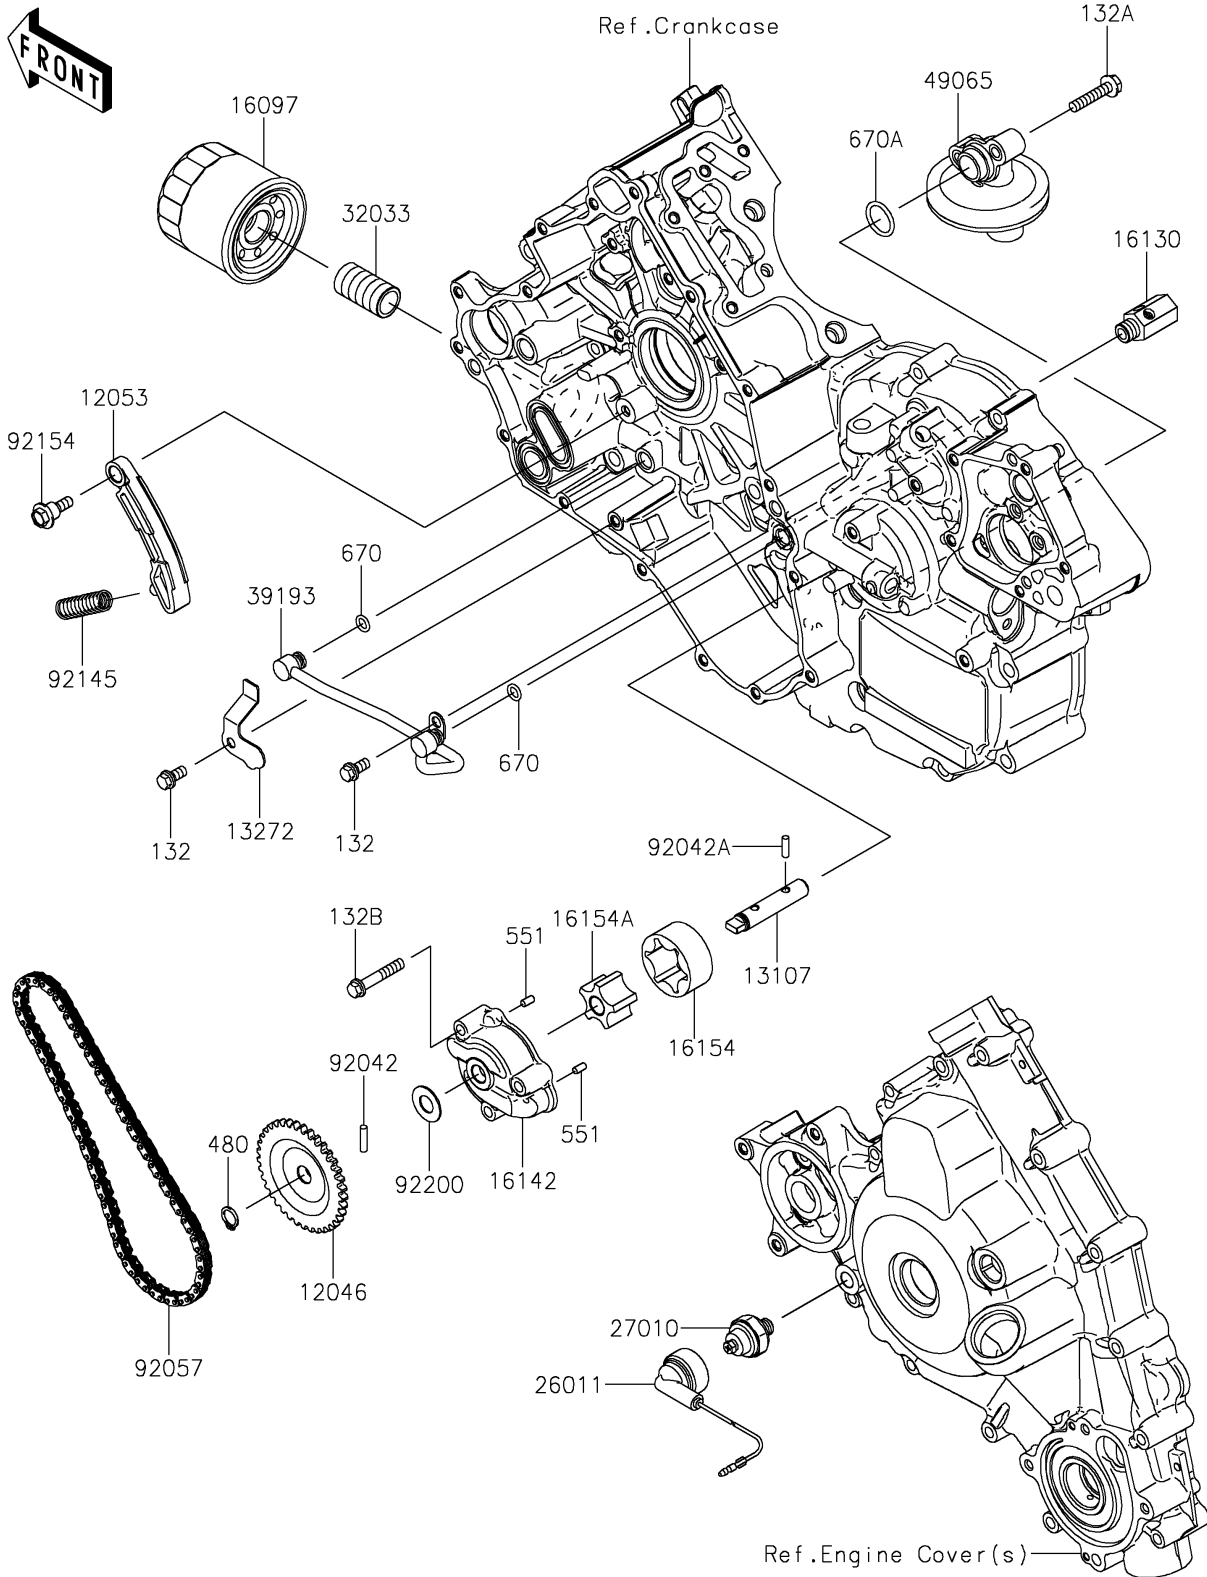

# 2022 TERYX® S LE PARTS DIAGRAM

## Oil Pump/Oil Filter

E1710

## 2022 TERYX® S LE PARTS LIST

### Oil Pump/Oil Filter

ITEM NAME	PART NUMBER	QUANTITY
SPROCKET,OIL PUMP,37T (Ref # 12046)	12046-0577	1
GUIDE-CHAIN (Ref # 12053)	12053-0180	1
SHAFT,OIL PUMP (Ref # 13107)	13107-0718	1
PLATE (Ref # 13272)	13272-0988	1
FILTER-ASSY-OIL (Ref # 16097)	16097-0007	1
VALVE-ASSY-RELIEF (Ref # 16130)	16130-1058	1
COVER-PUMP (Ref # 16142)	16142-0704	1
ROTOR-PUMP,OUTER (Ref # 16154)	16154-0706	1
ROTOR-PUMP,INNER (Ref # 16154A)	16154-0707	1
WIRE-LEAD (Ref # 26011)	26011-0818	1
SWITCH,OIL PRESSURE (Ref # 27010)	27010-1313	1
PIPE,OIL FILTER (Ref # 32033)	32033-1535	1
PIPE-OIL (Ref # 39193)	39193-0570	1
FILTER-OIL (Ref # 49065)	49065-0710	1
PIN,DOWEL,4X16.8 (Ref # 92042)	92042-029	1
PIN,DOWEL,4X13.8 (Ref # 92042A)	92042-030	1
CHAIN,DID SCR-0409 SV (Ref # 92057)	92057-0561	1
SPRING (Ref # 92145)	92145-0830	1
BOLT,FLANGED,6X8.3 (Ref # 92154)	92154-0709	1
WASHER,11.3X23X1 (Ref # 92200)	92200-0719	1
BOLT-FLANGED-SMALL,6X12 (Ref # 132)	132BA0612	2
BOLT-FLANGED-SMALL,6X30 (Ref # 132A)	132BA0630	2
BOLT-FLANGED-SMALL,6X35 (Ref # 132B)	132BA0635	3
CIRCLIP-TYPE-C,11MM (Ref # 480)	480J1100	1
PIN-DOWEL,4X8 (Ref # 551)	551A0408	2
O RING,7MM (Ref # 670)	670D1507	2
O RING,18MM (Ref # 670A)	670D2018	1