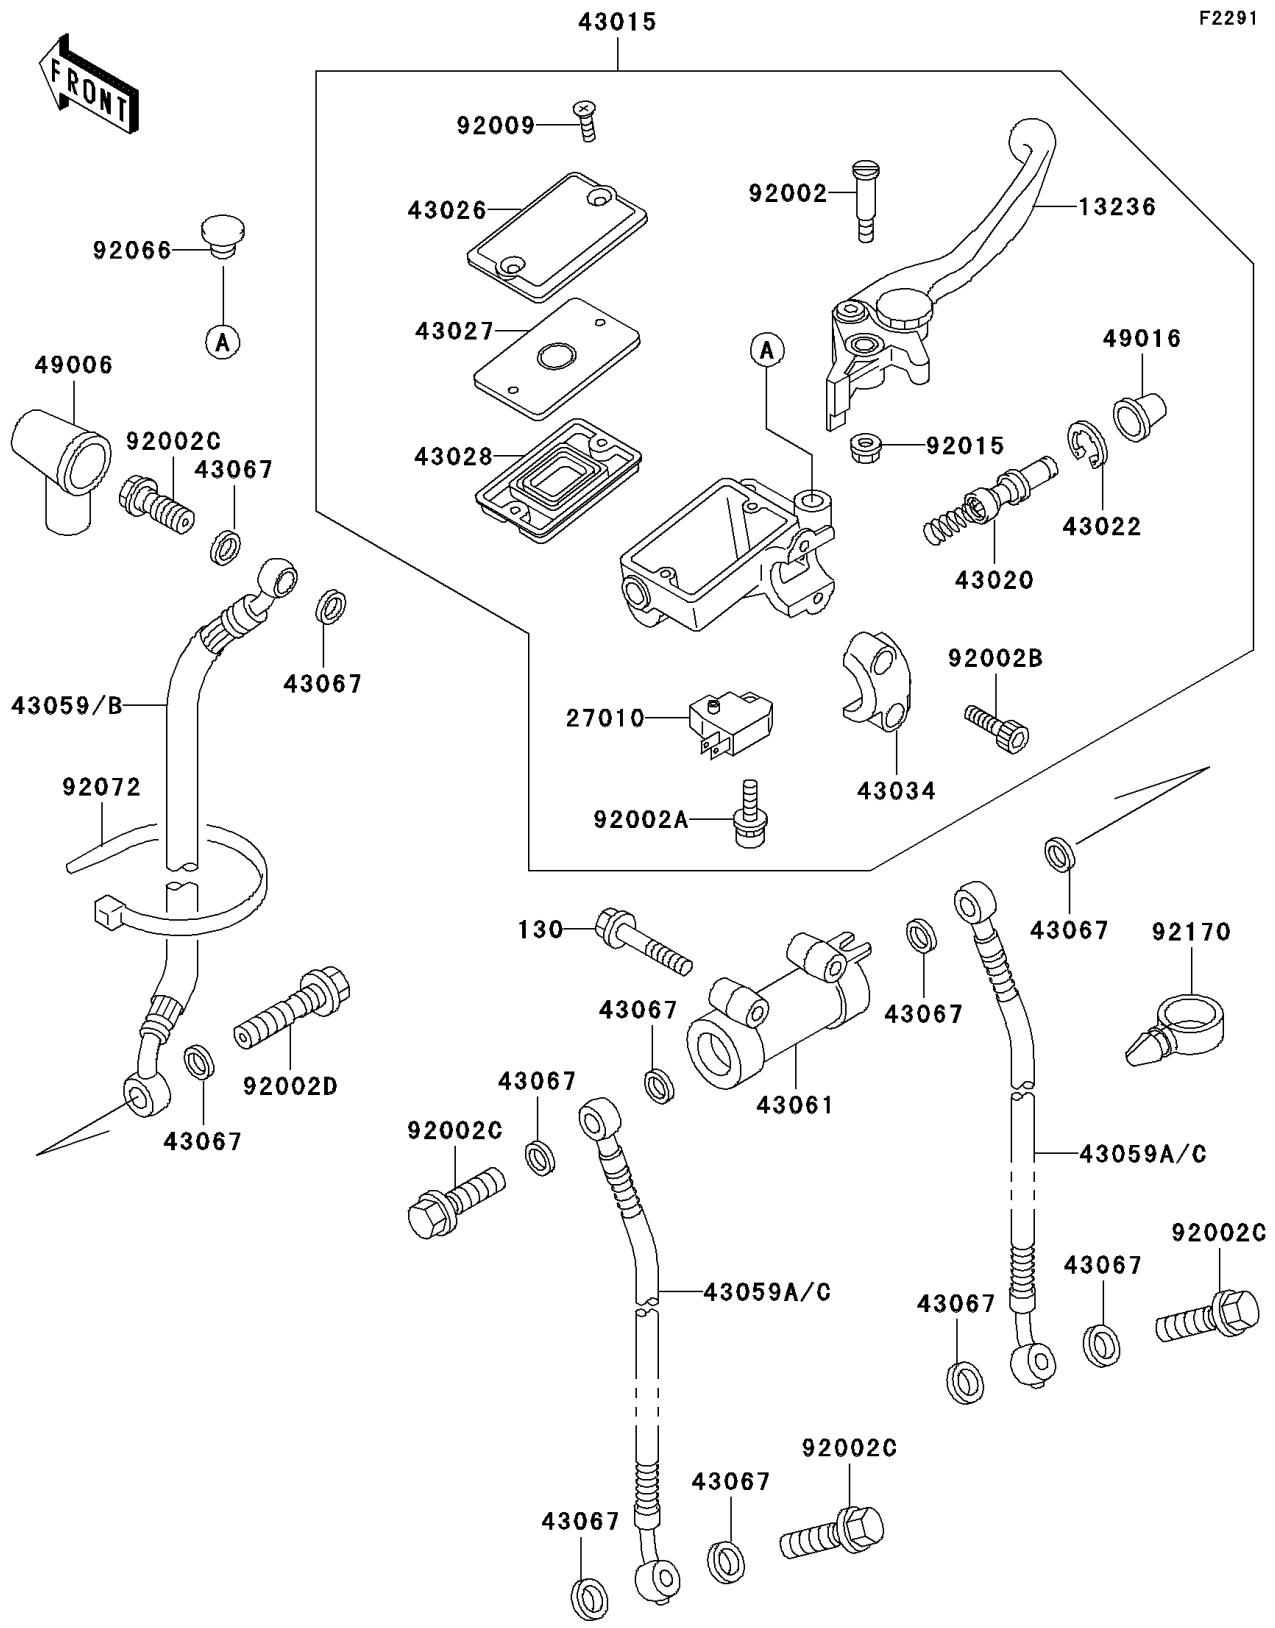

1994 Ninja® ZX™ -11 PARTS DIAGRAM

Front Master Cylinder

1994 Ninja® ZX™ -11 PARTS LIST

Front Master Cylinder

ITEM NAME	PART NUMBER	QUANTITY
BOLT-FLANGED,6X35 (Ref # 130)	130J0635	2
LEVER-COMP,FRONT BRAKE (Ref # 13236)	13236-1185	1
SWITCH,BRAKE (Ref # 27010)	27010-1170	1
CYLINDER-ASSY-MASTER,FR (Ref # 43015)	43015-1498	1
PISTON-COMP-BRAKE,FR (Ref # 43020)	43020-1054	1
STOPPER-BRAKE,PISTON (Ref # 43022)	43022-1010	1
CAP-BRAKE (Ref # 43026)	43026-1076	1
PLATE-DIAPHRAGM (Ref # 43027)	43027-1055	1
DIAPHRAGM,MASTER CYLINDER (Ref # 43028)	43028-1058	1
HOLDER-BRAKE,MASTER CYLINDER (Ref # 43034)	43034-1053	1
HOSE-BRAKE,FR,FR (Ref # 43059)	43059-1589	1
HOSE-BRAKE,FR,FR (Ref # 43059A)	43059-1741	2
JOINT-BRAKE (Ref # 43061)	43061-1002	1
WASHER,10.5X15X1.5 (Ref # 43067)	43067-001	11
BOOT,DUST (Ref # 49006)	49006-1040	1
COVER-SEAL,MASTER CYLINDER (Ref # 49016)	49016-1044	1
BOLT,LEVER SET,BLACK (Ref # 92002)	92002-1322	1
BOLT,SCREW,4X12 (Ref # 92002A)	92002-1323	1
BOLT,SOCKET,6X20,BLACK (Ref # 92002B)	92002-1324	2
BOLT,OIL,L=23 (Ref # 92002C)	92002-1888	4
BOLT,OIL,L=37 (Ref # 92002D)	92002-1909	1
SCREW,4MM (Ref # 92009)	92009-1458	2
NUT,FLANGED,6MM,BLACK (Ref # 92015)	92015-1233	1
PLUG,9.5X8,POLYETHYLENE (Ref # 92066)	92066-1077	1
BAND,L=365 (Ref # 92072)	92072-1197	2
CLAMP (Ref # 92170)	92170-1067	1