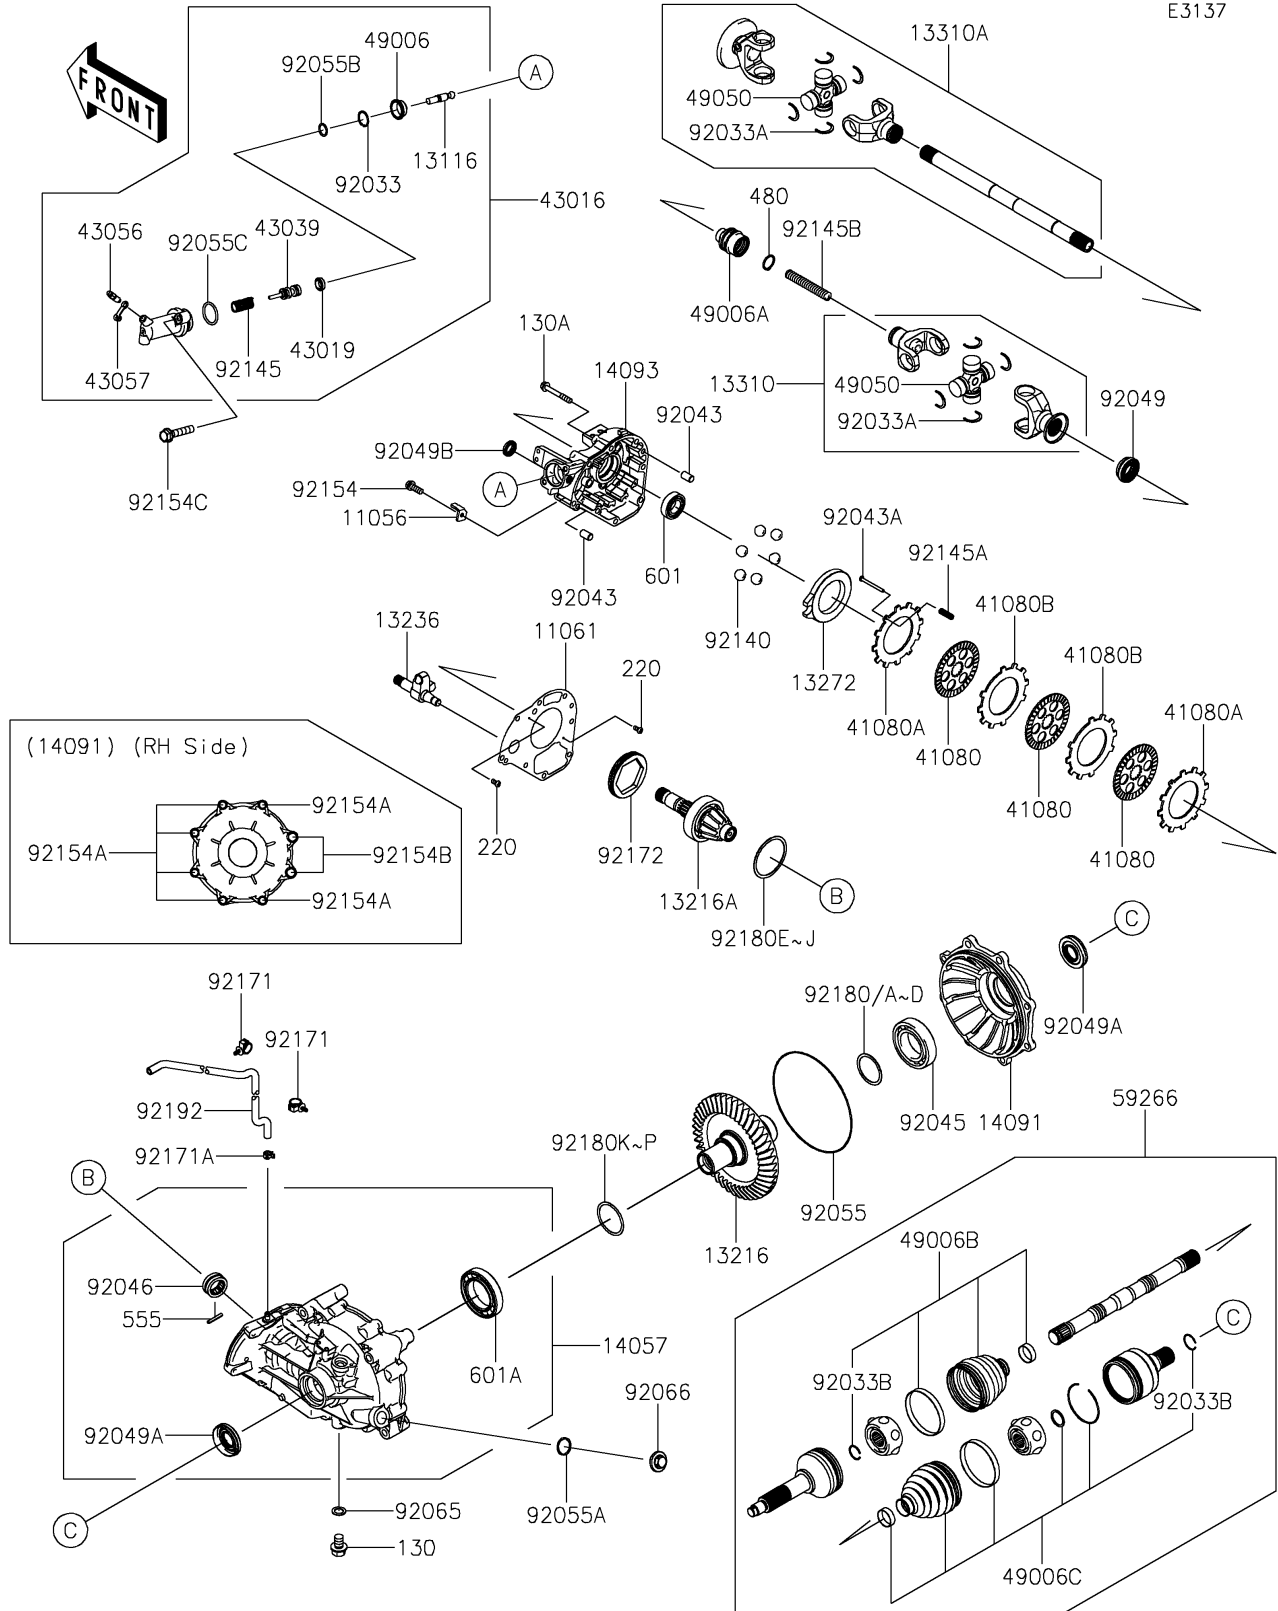

2023 Teryx S PARTS DIAGRAM

Drive Shaft-Rear

E3137