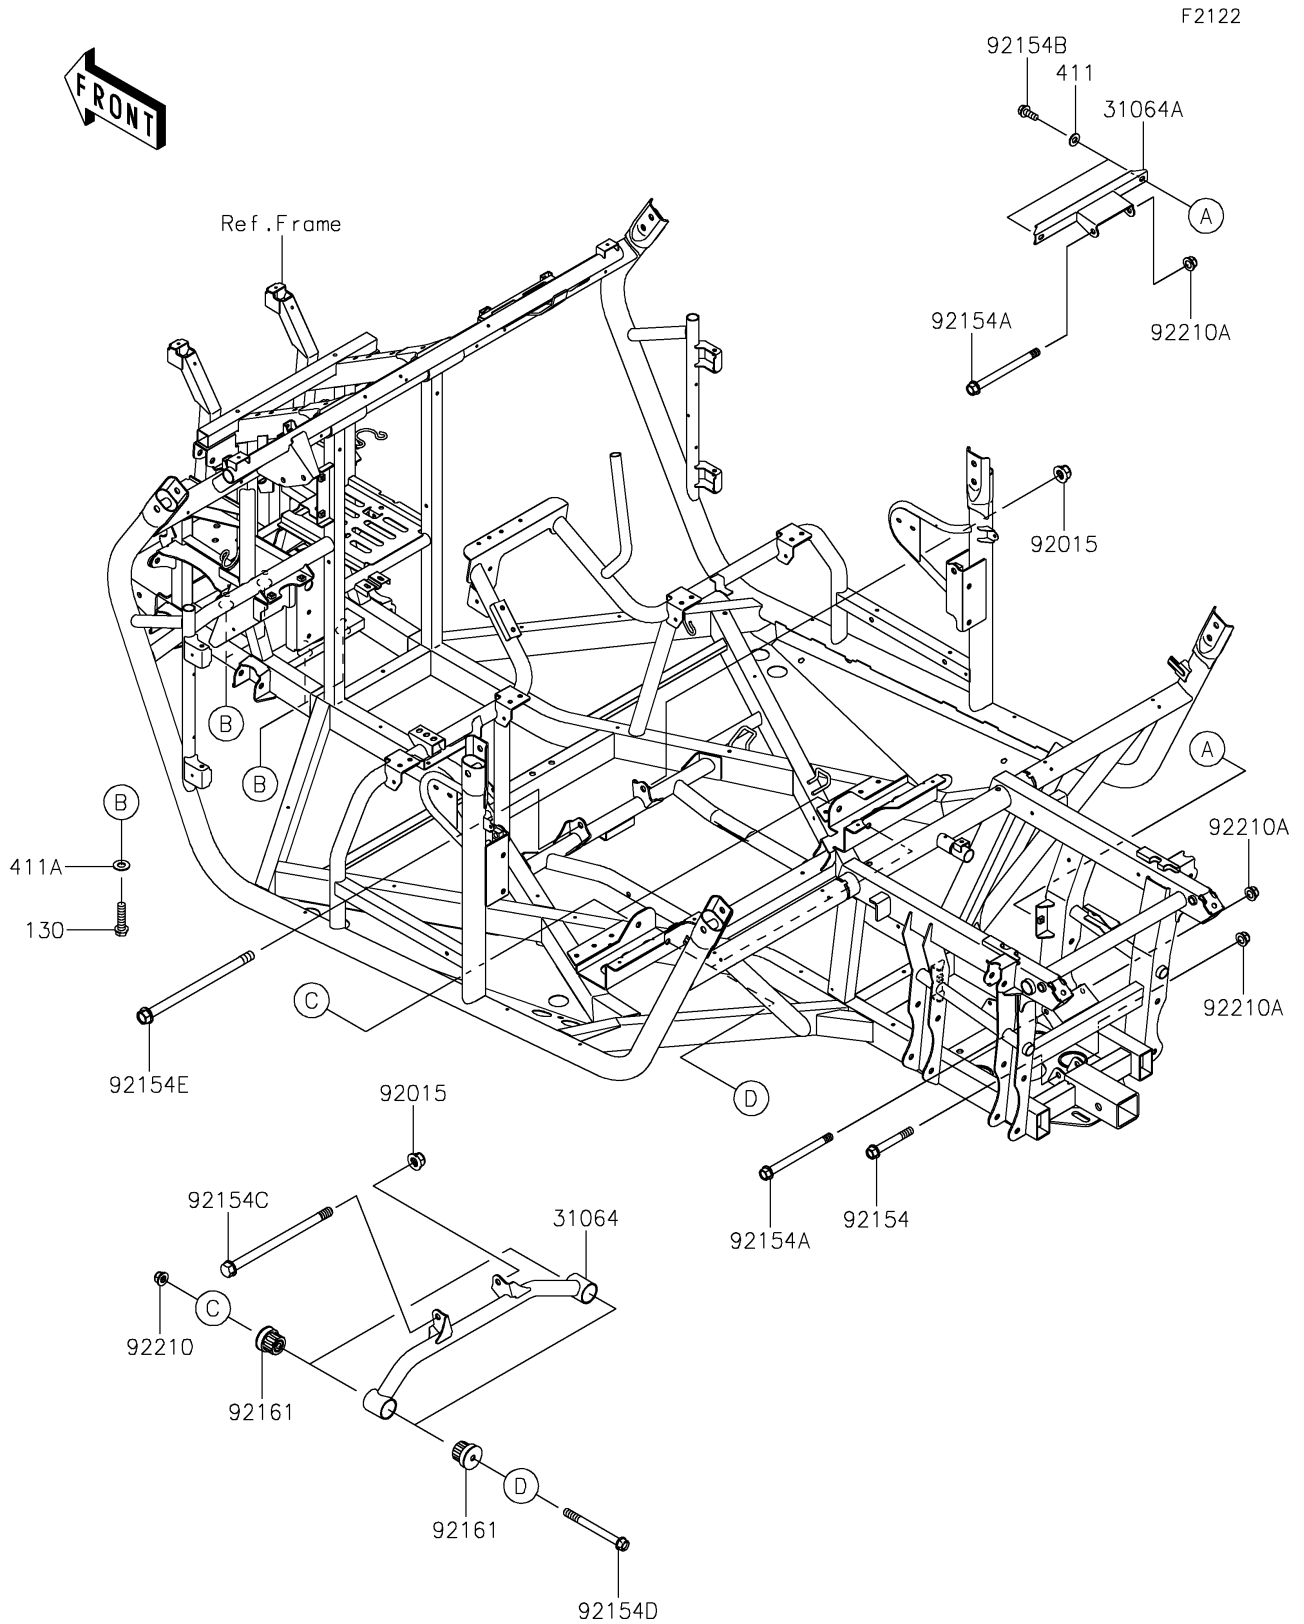

2022 TERYX® S LE PARTS DIAGRAM

Engine Mount

F2122

2022 TERYX® S LE PARTS LIST

Engine Mount

ITEM NAME	PART NUMBER	QUANTITY
-----------	-------------	----------