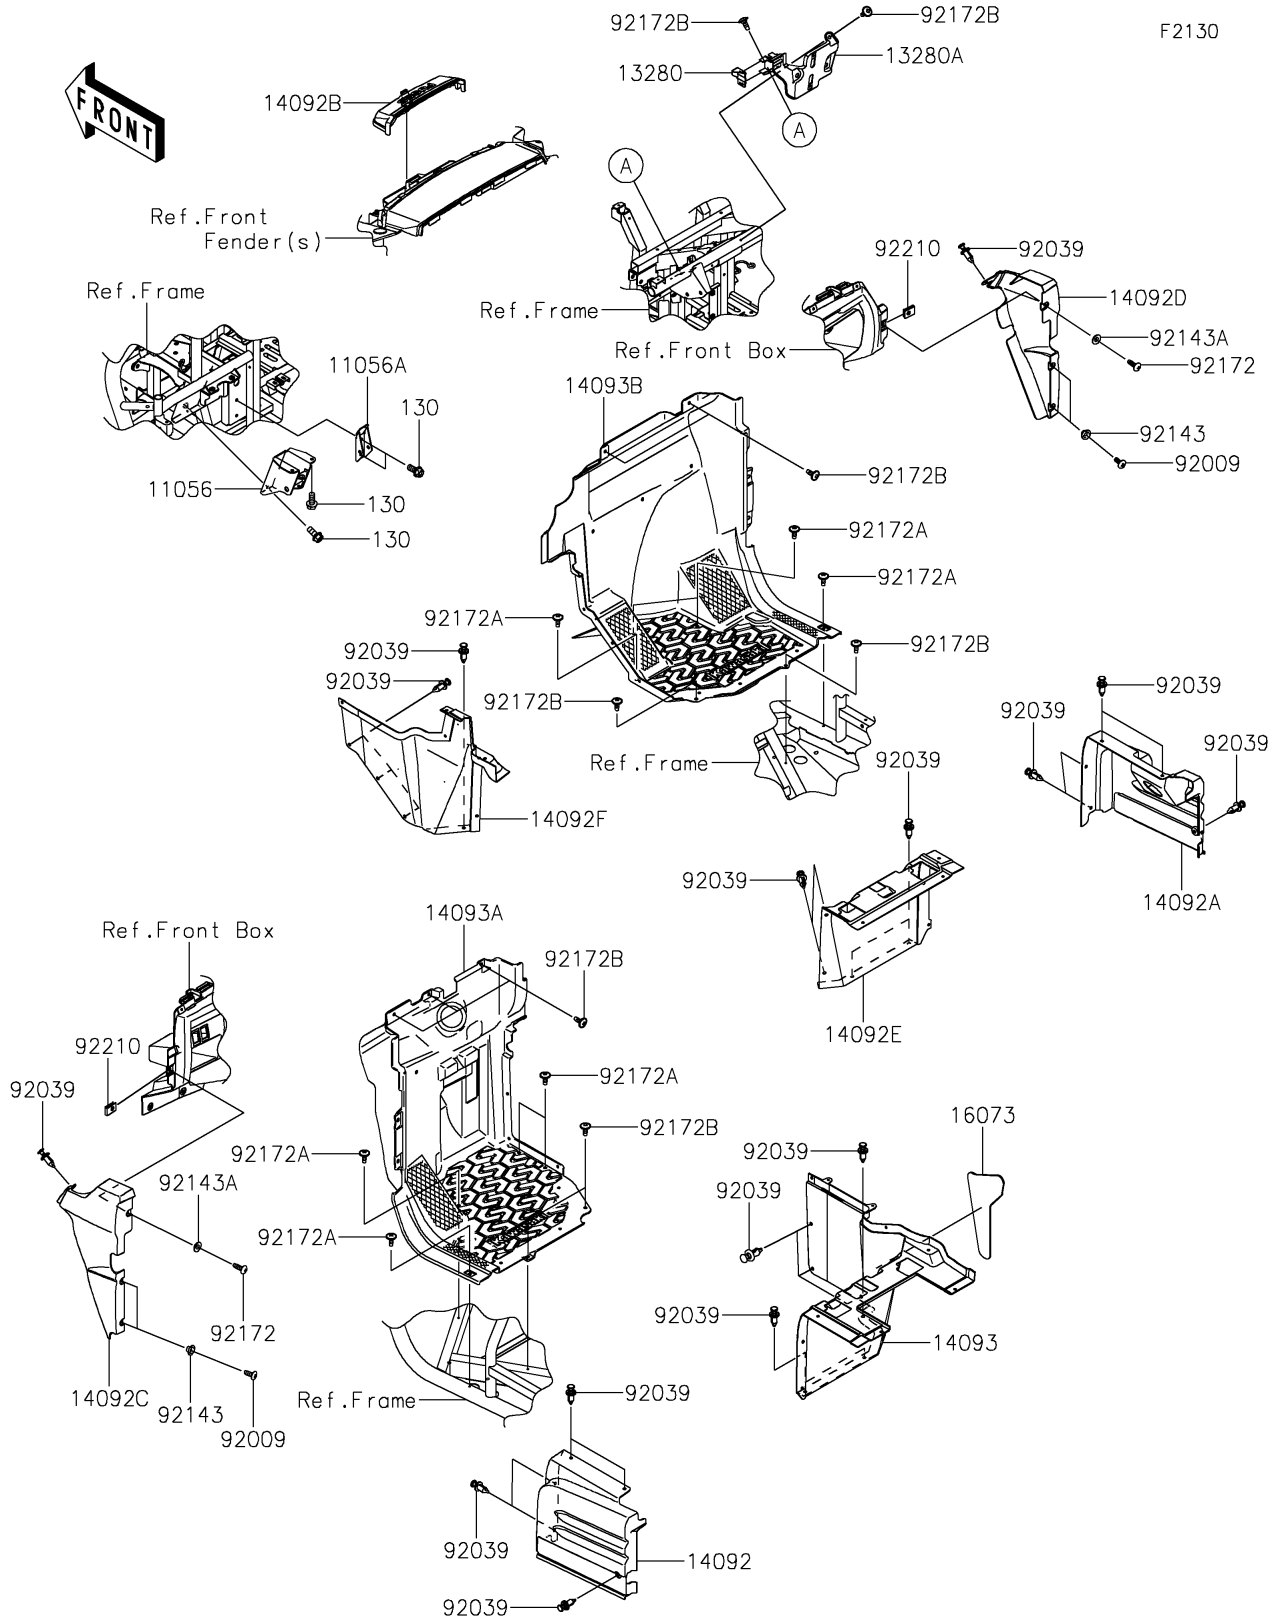

# 2023 Teryx S PARTS DIAGRAM

## Frame Fittings(Front)

## 2023 Teryx S PARTS LIST

### Frame Fittings(Front)

ITEM NAME	PART NUMBER	QUANTITY
BRACKET,BRAKE PEDAL (Ref # 11056)	11056-1431	1
BRACKET,THROTTLE PEDAL (Ref # 11056A)	11056-4408	1
HOLDER (Ref # 13280)	13280-0851	1
HOLDER,ECU (Ref # 13280A)	13280-0868	1
COVER,SEAT SIDE,LH (Ref # 14092)	14092-0720	1
COVER,SEAT SIDE,RH (Ref # 14092A)	14092-0721	1
COVER,FUSE BOX (Ref # 14092B)	14092-0724	1
COVER,SIDE GUARD,LH,S.BLACK (Ref # 14092C)	14092-0754-839	1
COVER,SIDE GUARD,RH,S.BLACK (Ref # 14092D)	14092-0755-839	1
COVER,FR SEAT,RH (Ref # 14092E)	14092-0757	1
COVER,FR SEAT,RH,CNT (Ref # 14092F)	14092-1083	1
COVER,FR SEAT,LH (Ref # 14093)	14093-0209	1
COVER,FR FLOOR,LH (Ref # 14093A)	14093-0550	1
COVER,FR FLOOR,RH (Ref # 14093B)	14093-0551	1
INSULATOR (Ref # 16073)	16073-0847	1
SCREW,TAPPING,6X16 (Ref # 92009)	92009-1166	4
RIVET (Ref # 92039)	92039-0776	26
COLLAR (Ref # 92143)	92143-1057	4
COLLAR (Ref # 92143A)	92143-1087	2
SCREW,TAPPING,6X20 (Ref # 92172)	92172-0488	2
SCREW,6X16 (Ref # 92172A)	92172-0711	8
SCREW,6X16 (Ref # 92172B)	92172-0826	11
NUT,LEAF SPRING,6MM (Ref # 92210)	92210-0624	2
BOLT-FLANGED,8X18 (Ref # 130)	130BA0818	5