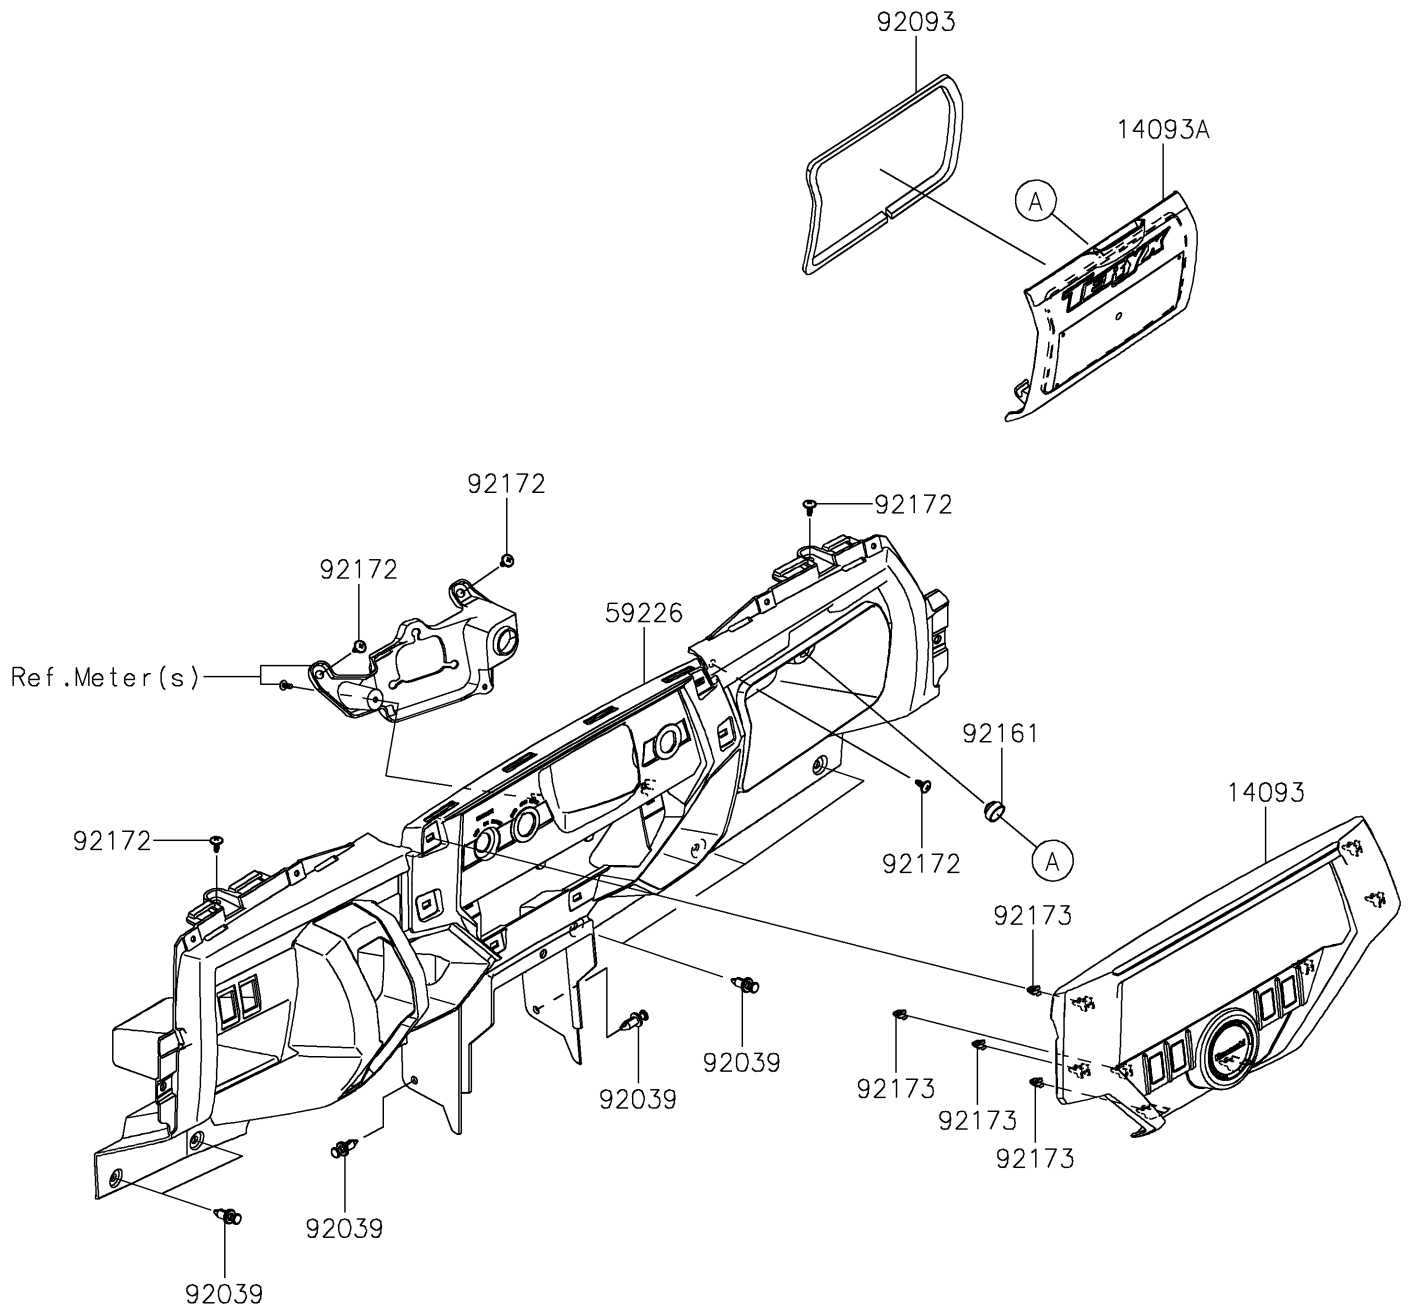

# 2025 Teryx S PARTS DIAGRAM

Front Box

F2135

## 2025 Teryx S PARTS LIST

### Front Box

ITEM NAME	PART NUMBER	QUANTITY
COVER,CENTER PANEL (Ref # 14093)	14093-0203	1
COVER,GLOVE BOX (Ref # 14093A)	14093-0204	1
PANEL-CONTROL (Ref # 59226)	59226-0726	1
RIVET (Ref # 92039)	92039-0776	7
SEAL,6X10 (Ref # 92093)	92093-0658	1
DAMPER (Ref # 92161)	92161-0568	1
SCREW,6X16 (Ref # 92172)	92172-0826	5
CLAMP (Ref # 92173)	92173-1423	8