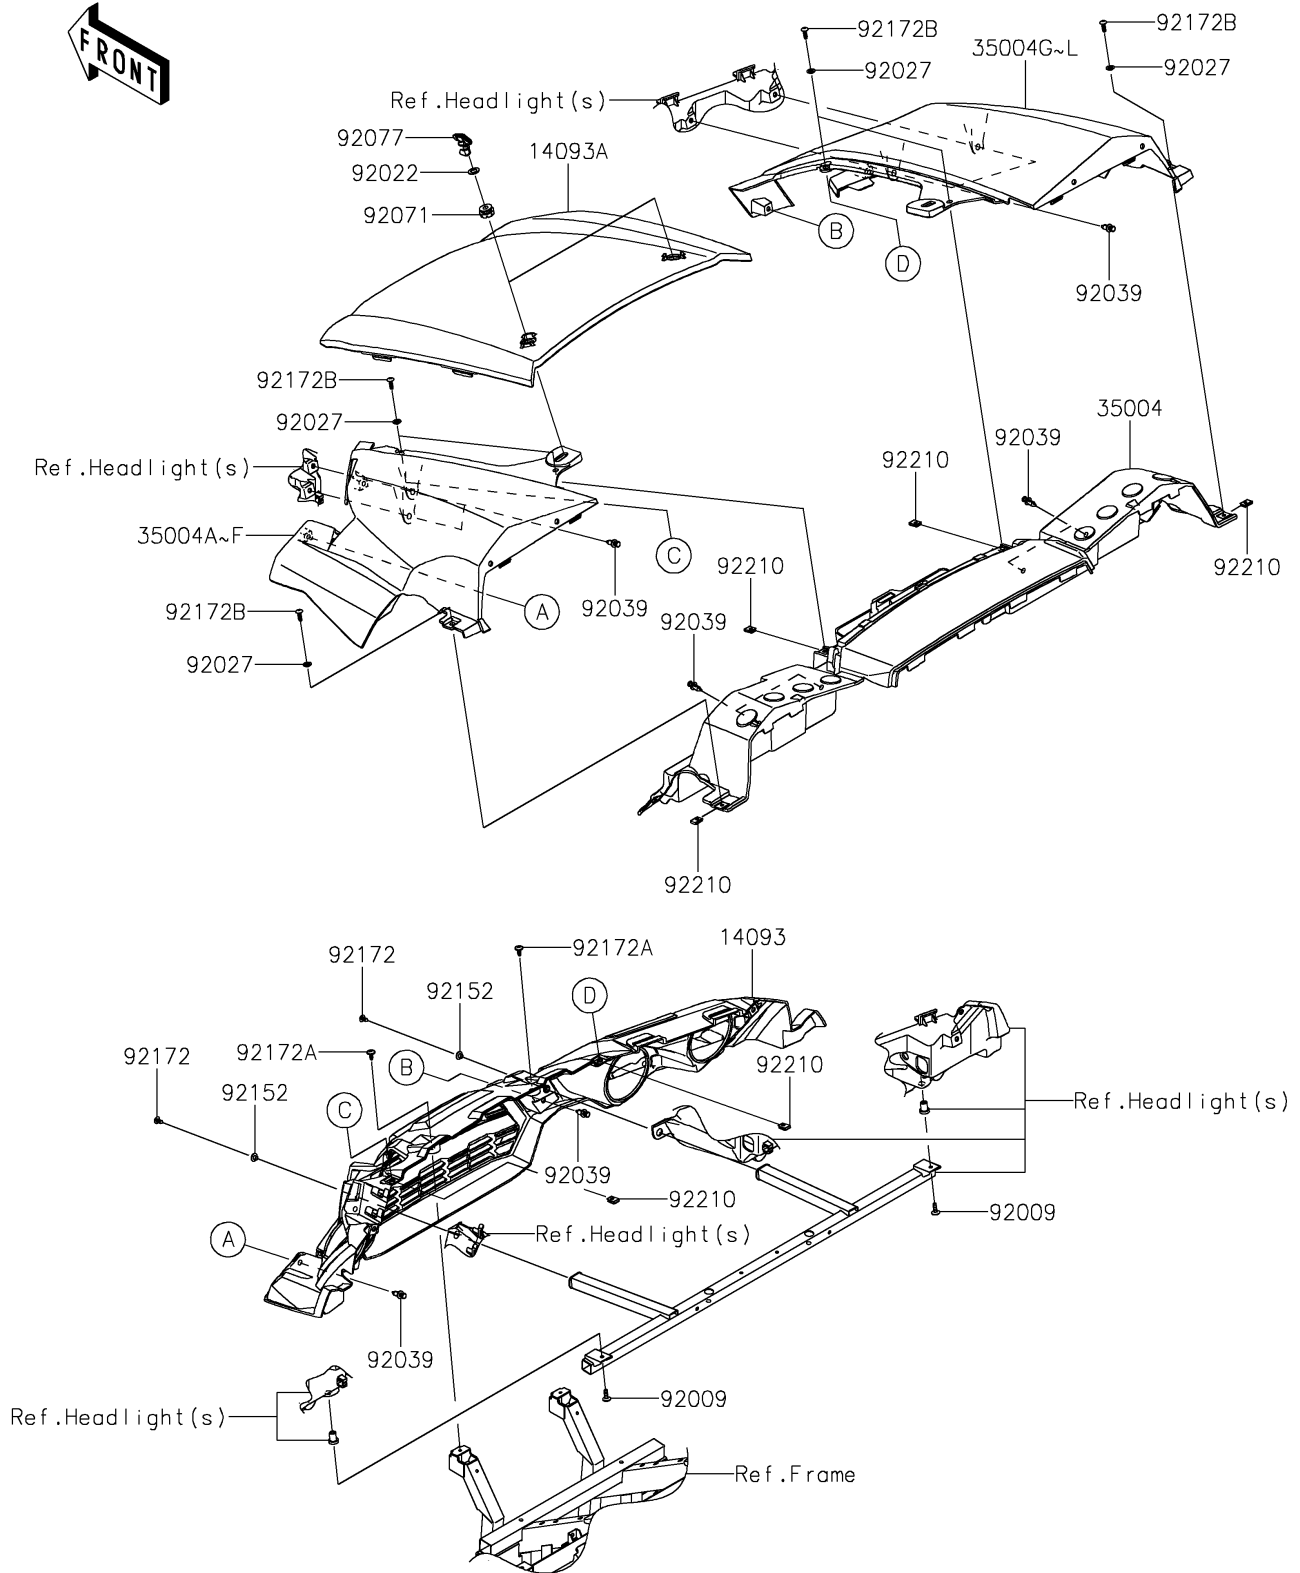

2024 TERYX® S LE PARTS DIAGRAM

Front Fender(s)

F2171

2024 TERYX® S LE PARTS LIST

Front Fender(s)

ITEM NAME	PART NUMBER	QUANTITY
COVER,FR GRILL (Ref # 14093)	14093-0202	1
COVER,HOOD,EBONY (Ref # 14093A)	14093-0211-H8	1
FENDER-FRONT,RR (Ref # 35004)	35004-0345	1
FENDER-FRONT,LH,I.GRAY (Ref # 35004D)	35004-0346-72B	1
FENDER-FRONT,RH,I.GRAY (Ref # 35004J)	35004-0347-72B	1
SCREW,6X20 (Ref # 92009)	92009-1289	2
WASHER,12.5X22X1.2 (Ref # 92022)	92022-072	2
COLLAR (Ref # 92027)	92027-4020	6
RIVET (Ref # 92039)	92039-0776	12
GROMMET (Ref # 92071)	92071-0746	2
KNOB (Ref # 92077)	92077-0033	2
COLLAR,6.3X8.3X7.2 (Ref # 92152)	92152-1865	2
SCREW,TAPPING,6X16 (Ref # 92172)	92172-0739	2
SCREW,6X16 (Ref # 92172A)	92172-0826	2
SCREW,TAPPING,6X20 (Ref # 92172B)	92172-0883	6
NUT,LEAF SPRING,6MM (Ref # 92210)	92210-0624	6