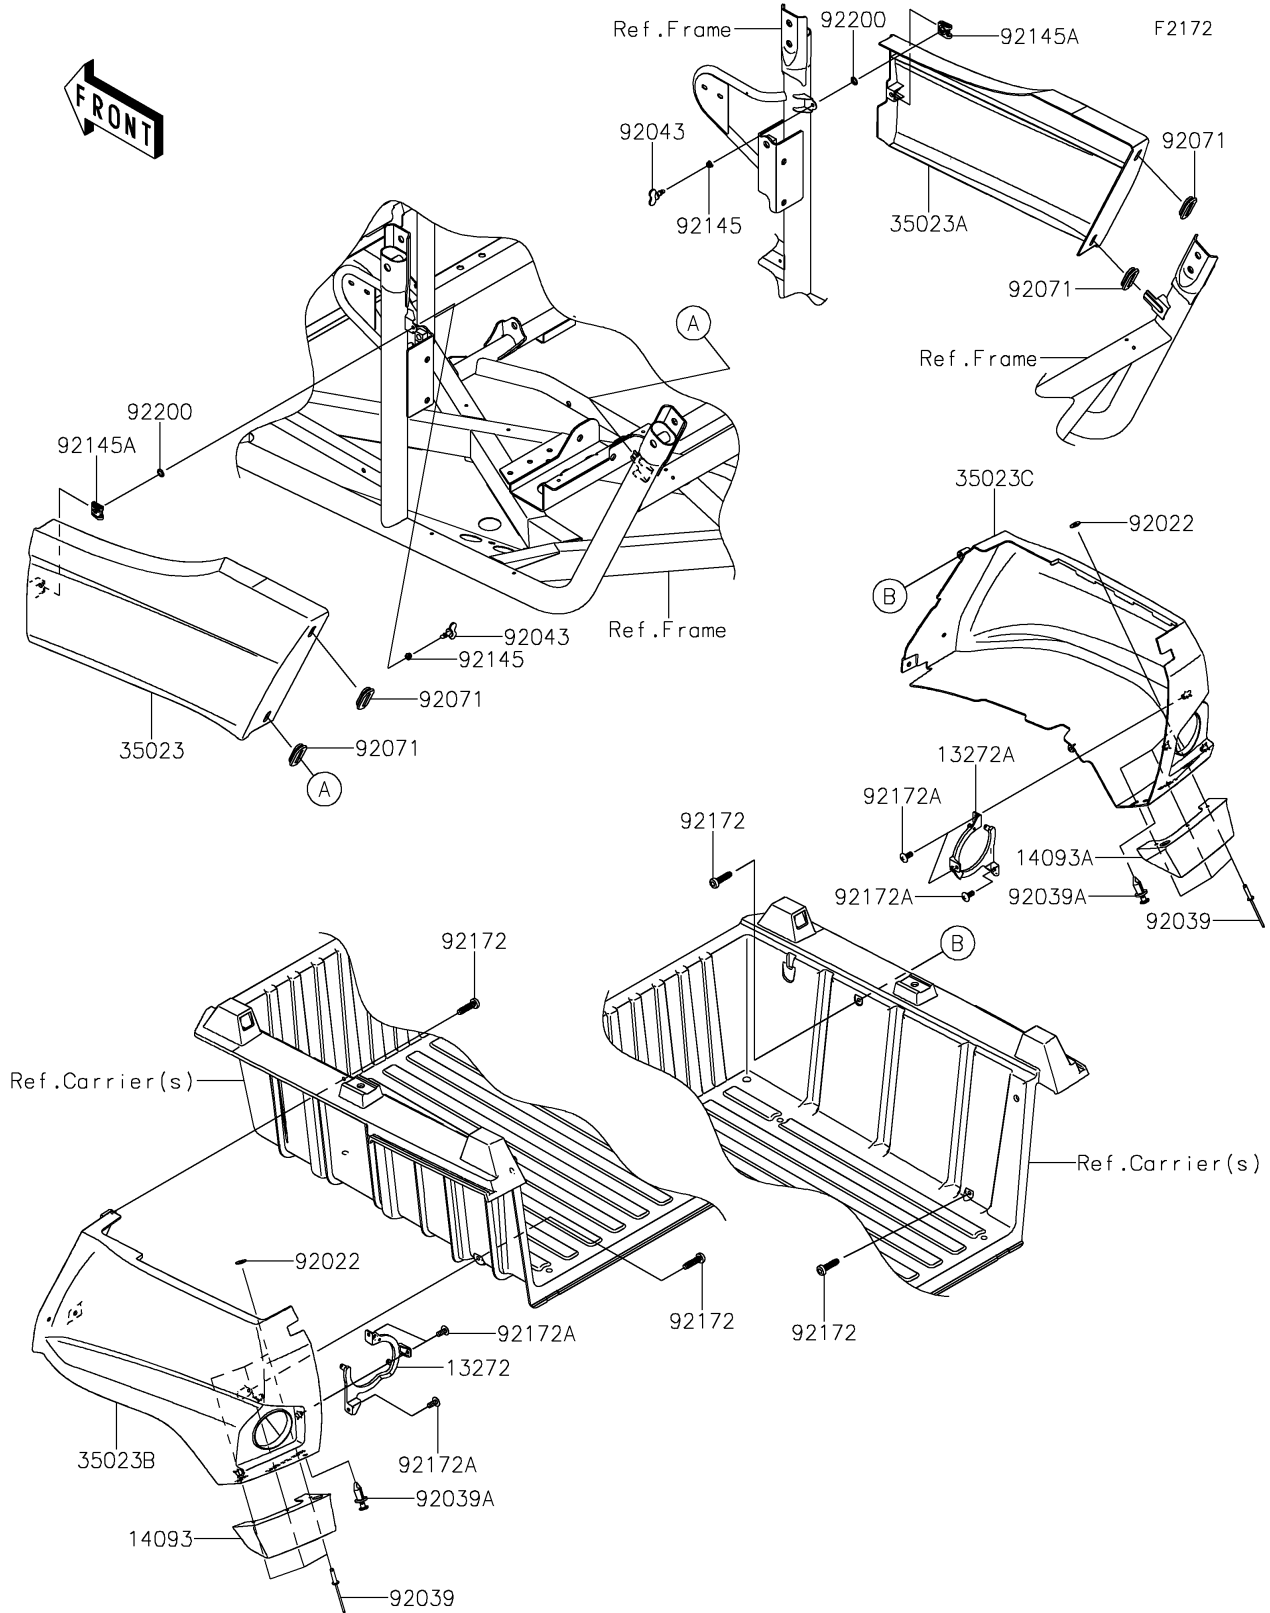

2025 Teryx S PARTS DIAGRAM

Rear Fender(s)

2025 Teryx S PARTS LIST

Rear Fender(s)

ITEM NAME	PART NUMBER	QUANTITY
PLATE,TAILLIGHT MOUNT,LH (Ref # 13272)	13272-1481	1
PLATE,TAILLIGHT MOUNT,RH (Ref # 13272A)	13272-1482	1
COVER,MUD GUARD,LH (Ref # 14093)	14093-0001	1
COVER,MUD GUARD,RH (Ref # 14093A)	14093-0002	1
FENDER-REAR,FR,LH,S.BLACK (Ref # 35023)	35023-0366-839	1
FENDER-REAR,FR,RH,S.BLACK (Ref # 35023A)	35023-0367-839	1
FENDER-REAR,RR,LH,S.BLACK (Ref # 35023B)	35023-0368-839	1
FENDER-REAR,RR,RH,S.BLACK (Ref # 35023C)	35023-0369-839	1
WASHER,5.2X13X1 (Ref # 92022)	92022-1380	6
RIVET,5X23.3 (Ref # 92039)	92039-0769	6
RIVET (Ref # 92039A)	92039-0776	2
PIN,WINGED,240 (Ref # 92043)	92043-0779	2
GROMMET (Ref # 92071)	92071-1187	4
SPRING (Ref # 92145)	92145-0905	2
SPRING,CLIP (Ref # 92145A)	92145-0906	2
SCREW (Ref # 92172)	92172-0886	4
SCREW,5X12 (Ref # 92172A)	92172-3714	6
WASHER (Ref # 92200)	92200-0800	2