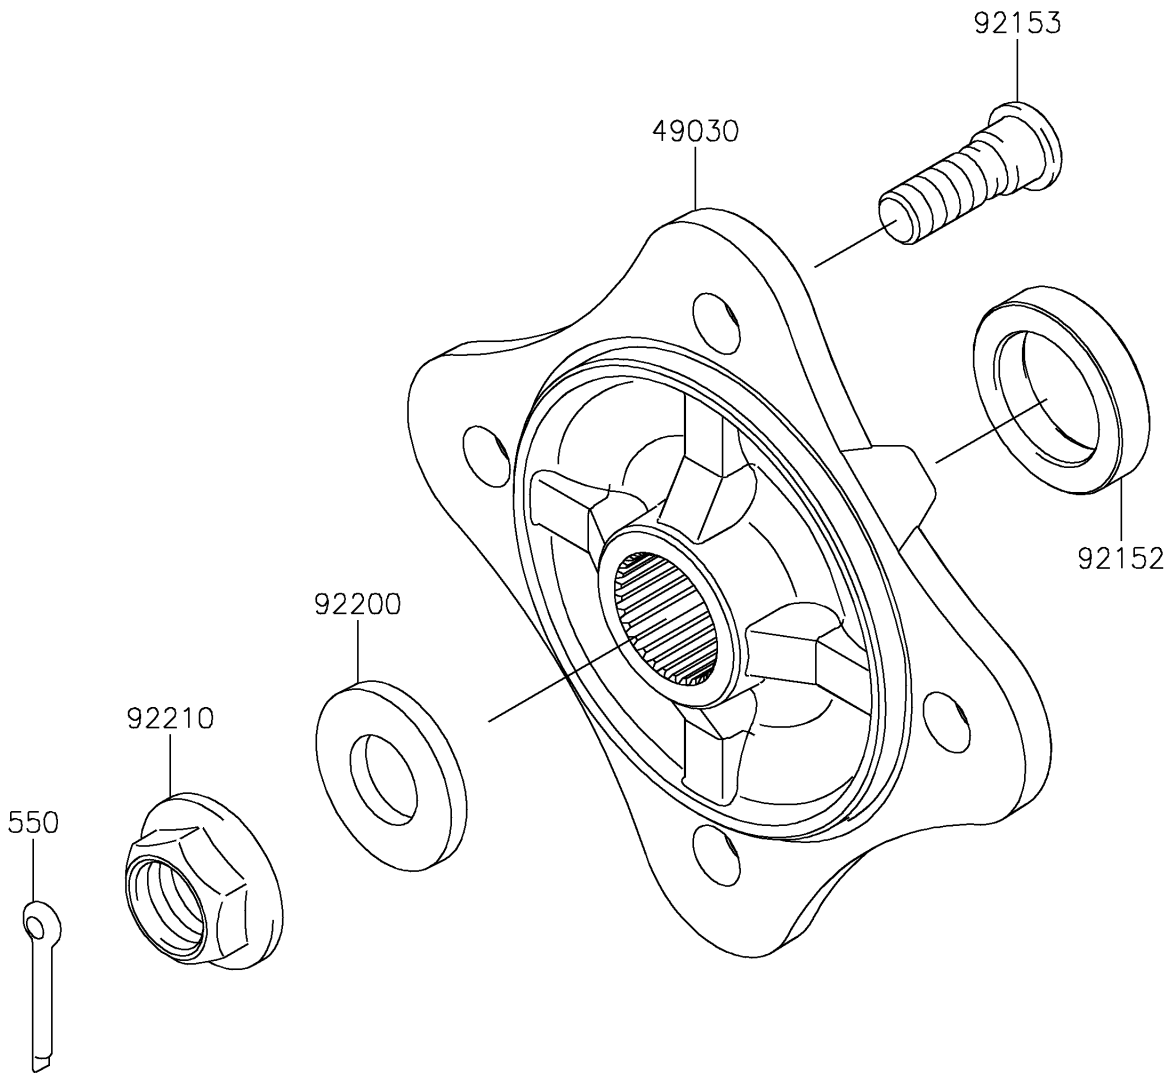

2022 TERYX® S LE PARTS DIAGRAM

Rear Hubs/Brakes

F2240

2022 TERYX® S LE PARTS LIST

Rear Hubs/Brakes

ITEM NAME	PART NUMBER	QUANTITY
HUB,RR (Ref # 49030)	49030-0563	2
COLLAR,30.1X44X9 (Ref # 92152)	92152-1700	2
BOLT,12MM (Ref # 92153)	92153-1915	8
WASHER,20.3X41X4.5 (Ref # 92200)	92200-0921	2
NUT,FLANGED,20MM (Ref # 92210)	92210-2093	2
PIN-COTTER,4.0X30 (Ref # 550)	550AA4030	2