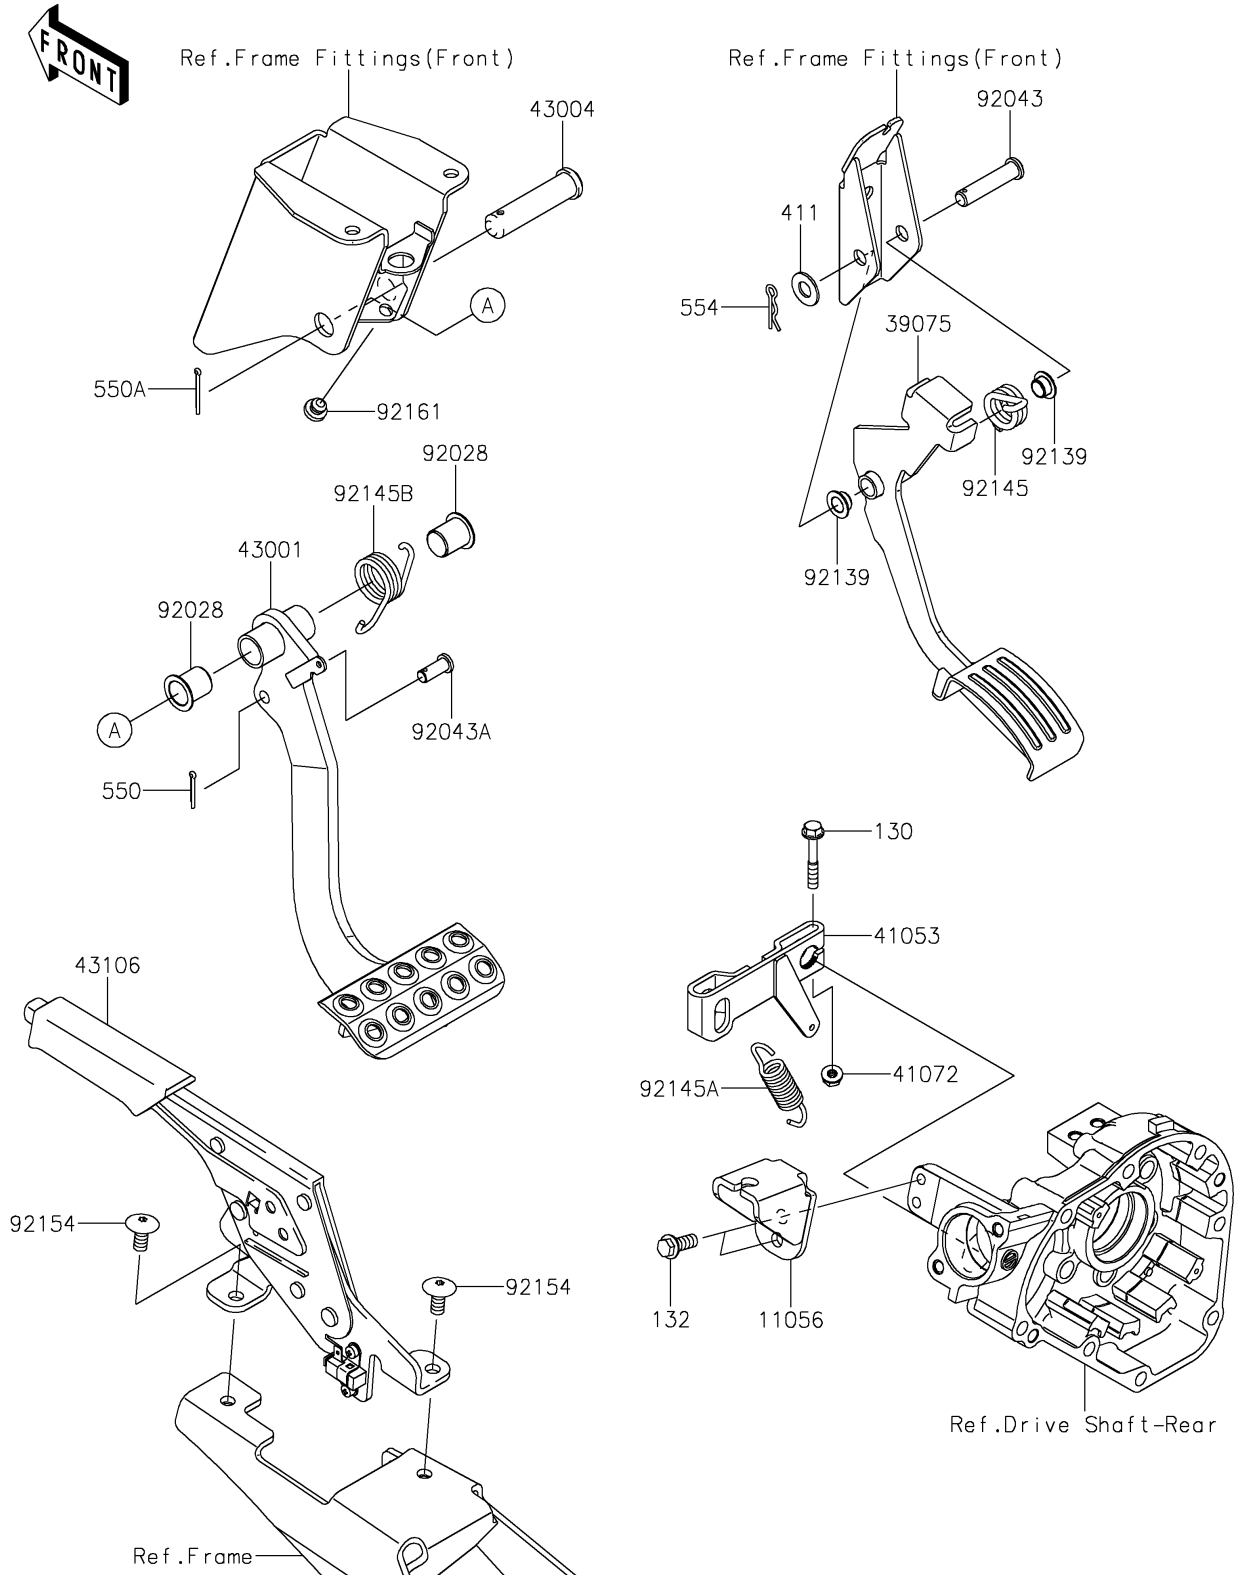

# 2025 TERYX® S LE PARTS DIAGRAM

## Brake Pedal/Throttle Lever

F2260

## 2025 TERYX® S LE PARTS LIST

### Brake Pedal/Throttle Lever

ITEM NAME	PART NUMBER	QUANTITY
BRACKET (Ref # 11056)	11056-2267	1
LEVER-THROTTLE (Ref # 39075)	39075-0019	1
LEVER-BRAKE CAM (Ref # 41053)	41053-0023	1
NUT,6MM (Ref # 41072)	41072-007	1
LEVER-BRAKE,PEDAL (Ref # 43001)	43001-0739	1
SHAFT-BRAKE (Ref # 43004)	43004-1128	1
LEVER-ASSY-PARKING BRAKE (Ref # 43106)	43106-0009	1
BUSHING (Ref # 92028)	92028-1571	2
PIN,10X42.5 (Ref # 92043)	92043-0707	1
PIN (Ref # 92043A)	92043-1039	1
BUSHING (Ref # 92139)	92139-0230	2
SPRING,THROTTLE (Ref # 92145)	92145-0831	1
SPRING,BRAKE CAM LEVER (Ref # 92145A)	92145-0880	1
SPRING,BRAKE PEDAL RETURN (Ref # 92145B)	92145-1615	1
BOLT-FLANGED,8X18 (Ref # 92154)	92154-2692	2
DAMPER (Ref # 92161)	92161-1084	1
BOLT-FLANGED,6X40 (Ref # 130)	130CA0640	1
BOLT-FLANGED-SMALL,8X20 (Ref # 132)	132BA0820	2
WASHER-PLAIN,10MM (Ref # 411)	411AA1000	1
PIN-COTTER,2.5X18 (Ref # 550)	550AA2518	1
PIN-COTTER,2.5X25 (Ref # 550A)	550AA2525	1
PIN-SNAP,10MM (Ref # 554)	554DA1000	1