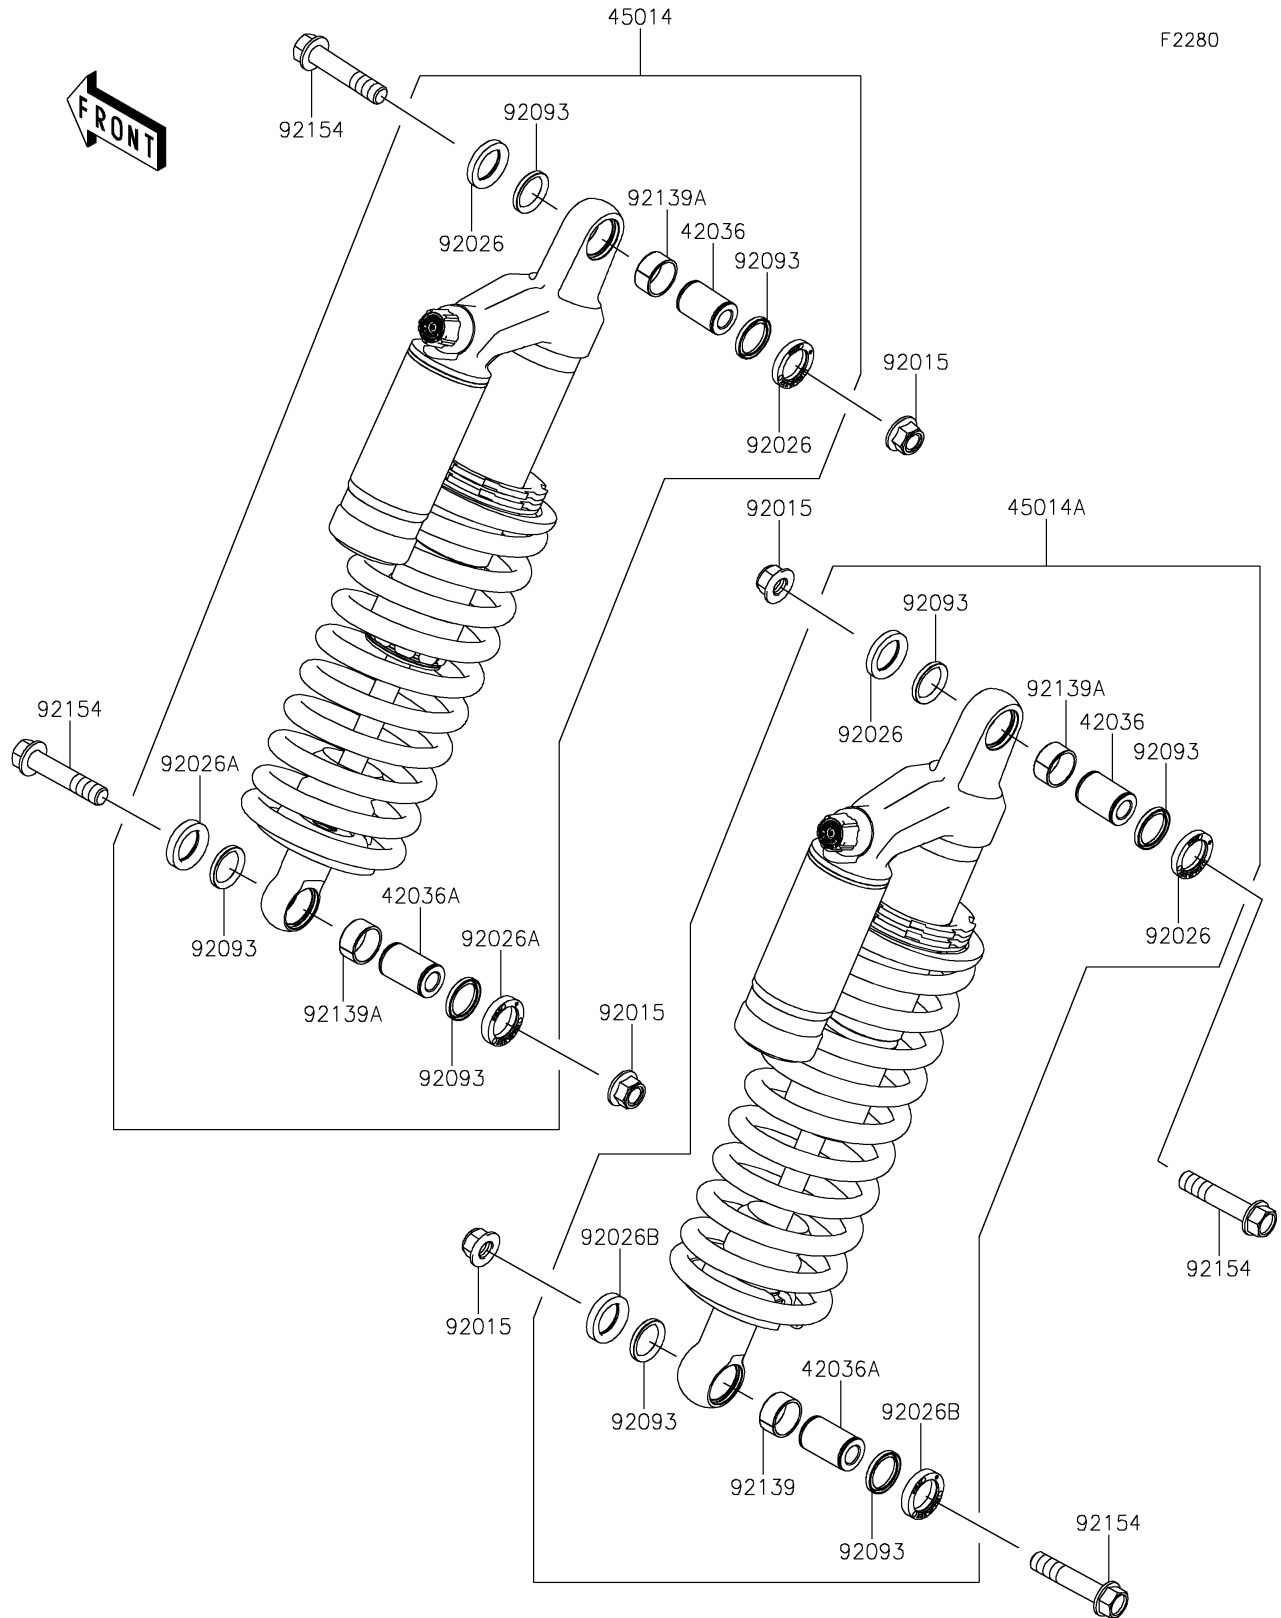

# 2022 Teryx® S PARTS DIAGRAM

Shock Absorber(s)

## 2022 Teryx® S PARTS LIST

Shock Absorber(s)

| ITEM NAME                              | PART NUMBER    | QUANTITY |
|--|----------------|----------|
| SLEEVE (Ref # 42036)                   | 42036-0862     | 4        |
| SLEEVE (Ref # 42036A)                  | 42036-0863     | 4        |
| SHOCKABSORBER,FR,SILVER (Ref # 45014)  | 45014-0729-42P | 2        |
| SHOCKABSORBER,RR,SILVER (Ref # 45014A) | 45014-0730-42P | 2        |
| NUT,LOCK,FLANGED,12MM (Ref # 92015)    | 92015-1433     | 8        |
| SPACER (Ref # 92026)                   | 92026-0903     | 8        |
| SPACER (Ref # 92026A)                  | 92026-0906     | 4        |
| SPACER (Ref # 92026B)                  | 92026-0907     | 4        |
| SEAL (Ref # 92093)                     | 92093-0757     | 16       |
| BUSHING (Ref # 92139)                  | 92139-0809     | 2        |
| BUSHING (Ref # 92139A)                 | 92139-1127     | 6        |
| BOLT,FLANGED,12X58 (Ref # 92154)       | 92154-1319     | 8        |