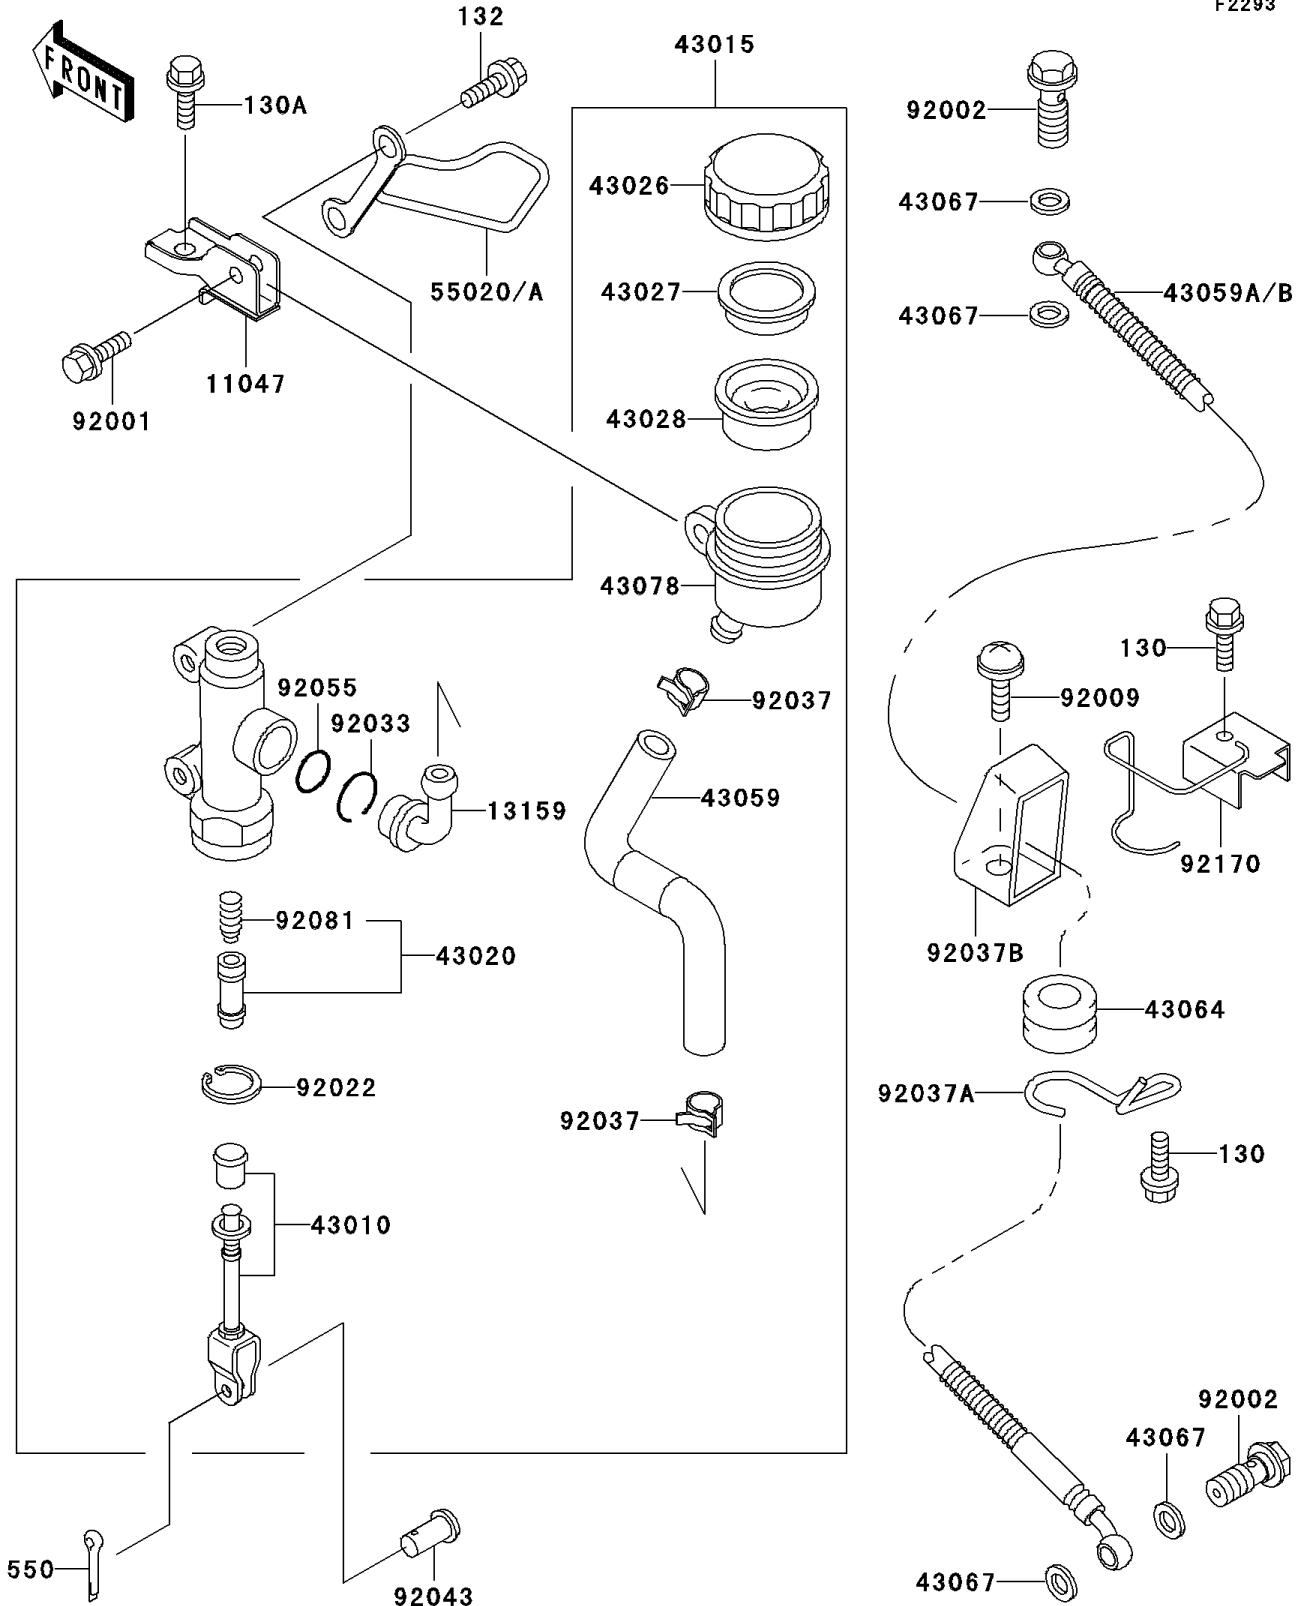

# 1994 Ninja® ZX™ -11 PARTS DIAGRAM

Rear Master Cylinder

F2293

# 1994 Ninja® ZX™ -11 PARTS LIST

## Rear Master Cylinder

ITEM NAME	PART NUMBER	QUANTITY
BOLT-FLANGED (Ref # 130)	130J0610	2
BOLT-FLANGED,6X14,BLACK (Ref # 130A)	130J0614	1
BOLT-FLANGED-SMALL (Ref # 132)	132E0835	2
PIN-COTTER,2.0X15 (Ref # 550)	550D2015	1
BRACKET,RESERVOIR TANK (Ref # 11047)	11047-1963	1
CONNECTOR,RR MASTER CYLINDER (Ref # 13159)	13159-1052	1
ROD-ASSY-BRAKE (Ref # 43010)	43010-1055	1
CYLINDER-ASSY-MASTER,RR (Ref # 43015)	43015-1531	1
PISTON-COMP-BRAKE (Ref # 43020)	43020-1057	1
CAP-BRAKE (Ref # 43026)	43026-1051	1
PLATE-DIAPHRAGM (Ref # 43027)	43027-1051	1
DIAPHRAGM,MASTER CYLINDER (Ref # 43028)	43028-1057	1
HOSE-BRAKE,RR MASTER CYLINDER (Ref # 43059)	43059-1755	1
HOSE-BRAKE,RR (Ref # 43059A)	43059-1762	1
GROMMET,HOSE CLAMP (Ref # 43064)	43064-007	1
WASHER,10.5X15X1.5 (Ref # 43067)	43067-001	4
RESERVOIR,RR MASTER CYLINDER (Ref # 43078)	43078-1058	1
GUARD,RR MASTER CYLINDER (Ref # 55020A)	55020-1494	1
BOLT,6X20 (Ref # 92001)	92001-1460	1
BOLT,OIL,L=23 (Ref # 92002)	92002-1888	2
SCREW,6X14 (Ref # 92009)	92009-1288	1
WASHER,CIRCRIP (Ref # 92022)	92022-1601	1
RING-SNAP,20.5MM (Ref # 92033)	92033-1186	1
CLAMP,BRAKE HOSE (Ref # 92037)	92037-1547	2
CLAMP,HOSE (Ref # 92037A)	92037-1834	1
CLAMP,HOSE (Ref # 92037B)	92037-1896	1
PIN,8MM (Ref # 92043)	92043-1303	1
RING-O,MASTER CYLINDER (Ref # 92055)	92055-1251	1
SPRING,MASTER CYLINDER (Ref # 92081)	92081-1737	1

# 1994 Ninja® ZX™ -11 PARTS LIST

Rear Master Cylinder

ITEM NAME	PART NUMBER	QUANTITY
CLAMP,HOSE (Ref # 92170)	92170-1339	1