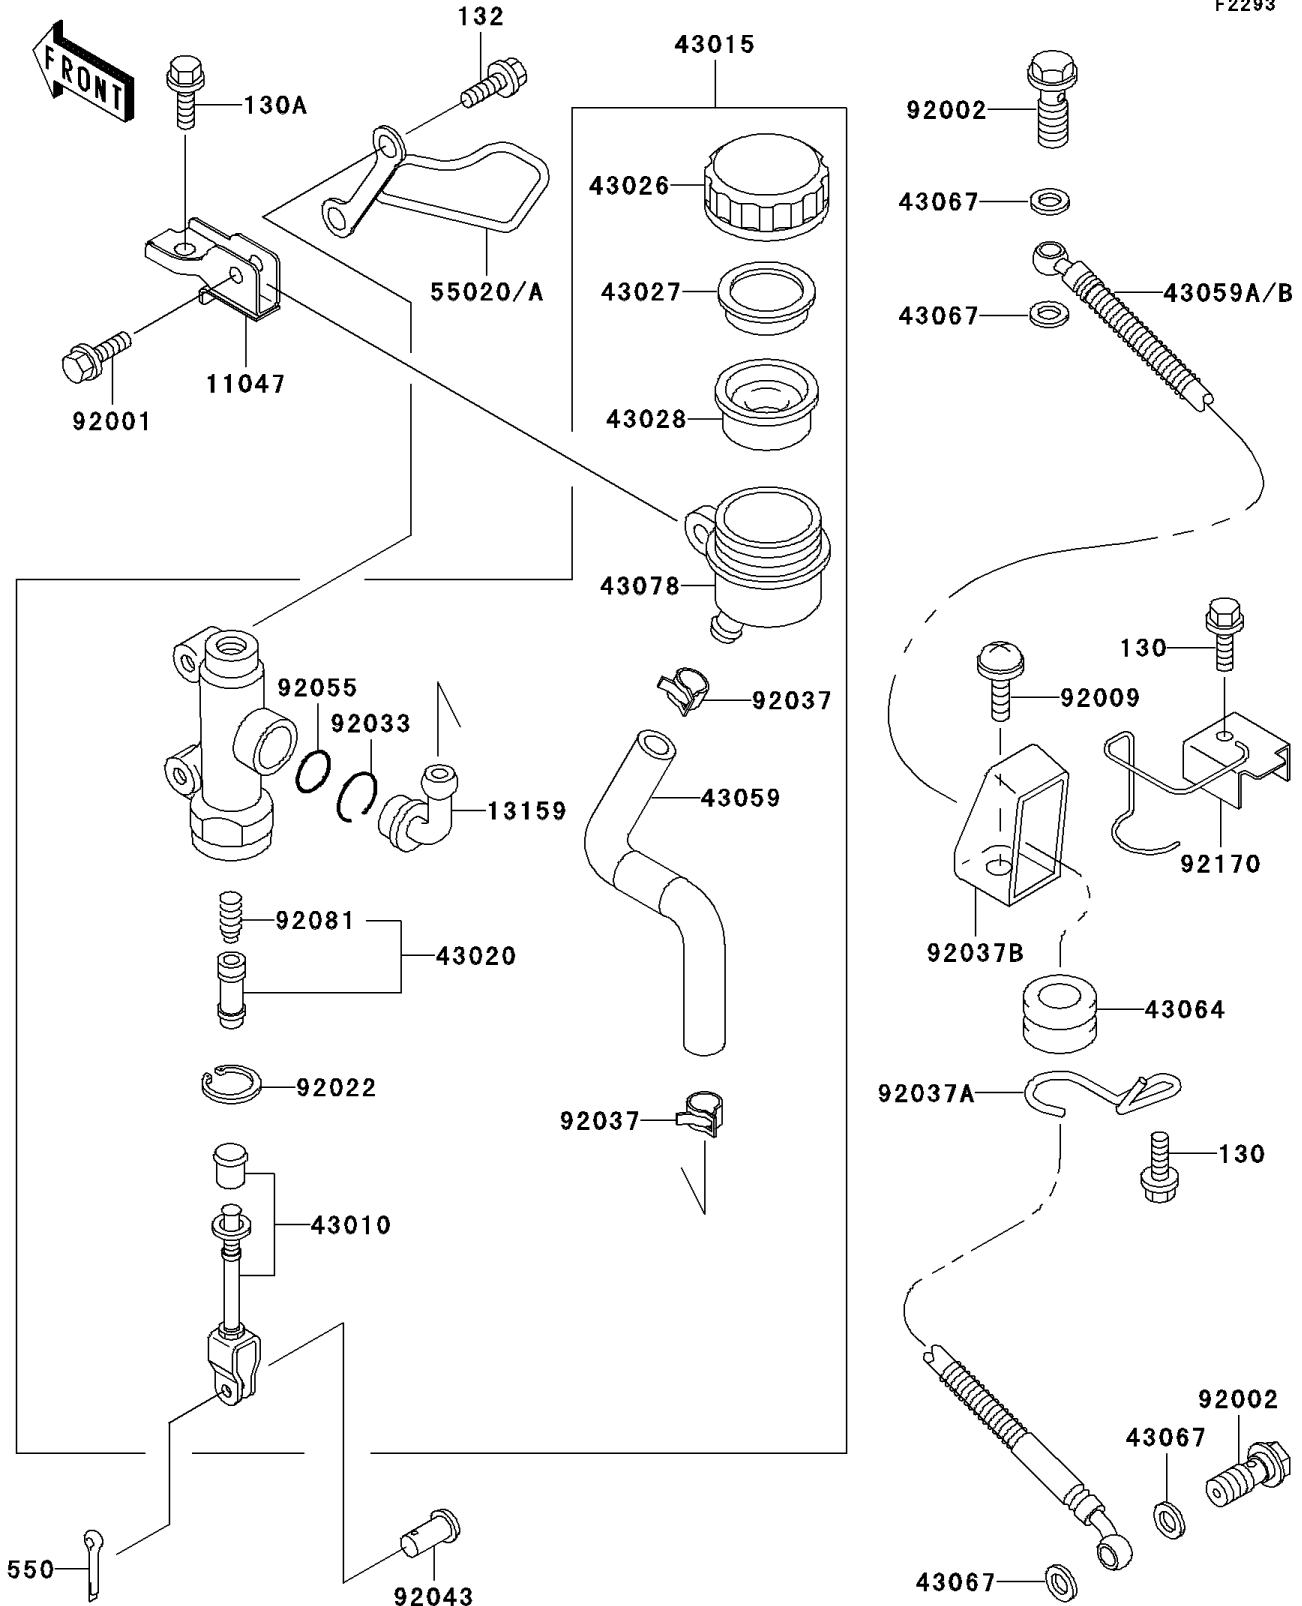

1994 Ninja® ZX™ -11 PARTS DIAGRAM

Rear Master Cylinder

F2293

1994 Ninja® ZX™ -11 PARTS LIST

Rear Master Cylinder

ITEM NAME	PART NUMBER	QUANTITY
BOLT-FLANGED (Ref # 130)	130J0610	2
BOLT-FLANGED,6X14,BLACK (Ref # 130A)	130J0614	1
BOLT-FLANGED-SMALL (Ref # 132)	132E0835	2
PIN-COTTER,2.0X15 (Ref # 550)	550D2015	1
BRACKET,RESERVOIR TANK (Ref # 11047)	11047-1963	1
CONNECTOR,RR MASTER CYLINDER (Ref # 13159)	13159-1052	1
ROD-ASSY-BRAKE (Ref # 43010)	43010-1055	1
CYLINDER-ASSY-MASTER,RR (Ref # 43015)	43015-1531	1
PISTON-COMP-BRAKE (Ref # 43020)	43020-1057	1
CAP-BRAKE (Ref # 43026)	43026-1051	1
PLATE-DIAPHRAGM (Ref # 43027)	43027-1051	1
DIAPHRAGM,MASTER CYLINDER (Ref # 43028)	43028-1057	1
HOSE-BRAKE,RR MASTER CYLINDER (Ref # 43059)	43059-1755	1
HOSE-BRAKE,RR (Ref # 43059A)	43059-1762	1
GROMMET,HOSE CLAMP (Ref # 43064)	43064-007	1
WASHER,10.5X15X1.5 (Ref # 43067)	43067-001	4
RESERVOIR,RR MASTER CYLINDER (Ref # 43078)	43078-1058	1
GUARD,RR MASTER CYLINDER (Ref # 55020A)	55020-1494	1
BOLT,6X20 (Ref # 92001)	92001-1460	1
BOLT,OIL,L=23 (Ref # 92002)	92002-1888	2
SCREW,6X14 (Ref # 92009)	92009-1288	1
WASHER,CIRCRIP (Ref # 92022)	92022-1601	1
RING-SNAP,20.5MM (Ref # 92033)	92033-1186	1
CLAMP,BRAKE HOSE (Ref # 92037)	92037-1547	2
CLAMP,HOSE (Ref # 92037A)	92037-1834	1
CLAMP,HOSE (Ref # 92037B)	92037-1896	1
PIN,8MM (Ref # 92043)	92043-1303	1
RING-O,MASTER CYLINDER (Ref # 92055)	92055-1251	1
SPRING,MASTER CYLINDER (Ref # 92081)	92081-1737	1

1994 Ninja® ZX™ -11 PARTS LIST

Rear Master Cylinder

ITEM NAME	PART NUMBER	QUANTITY
CLAMP,HOSE (Ref # 92170)	92170-1339	1