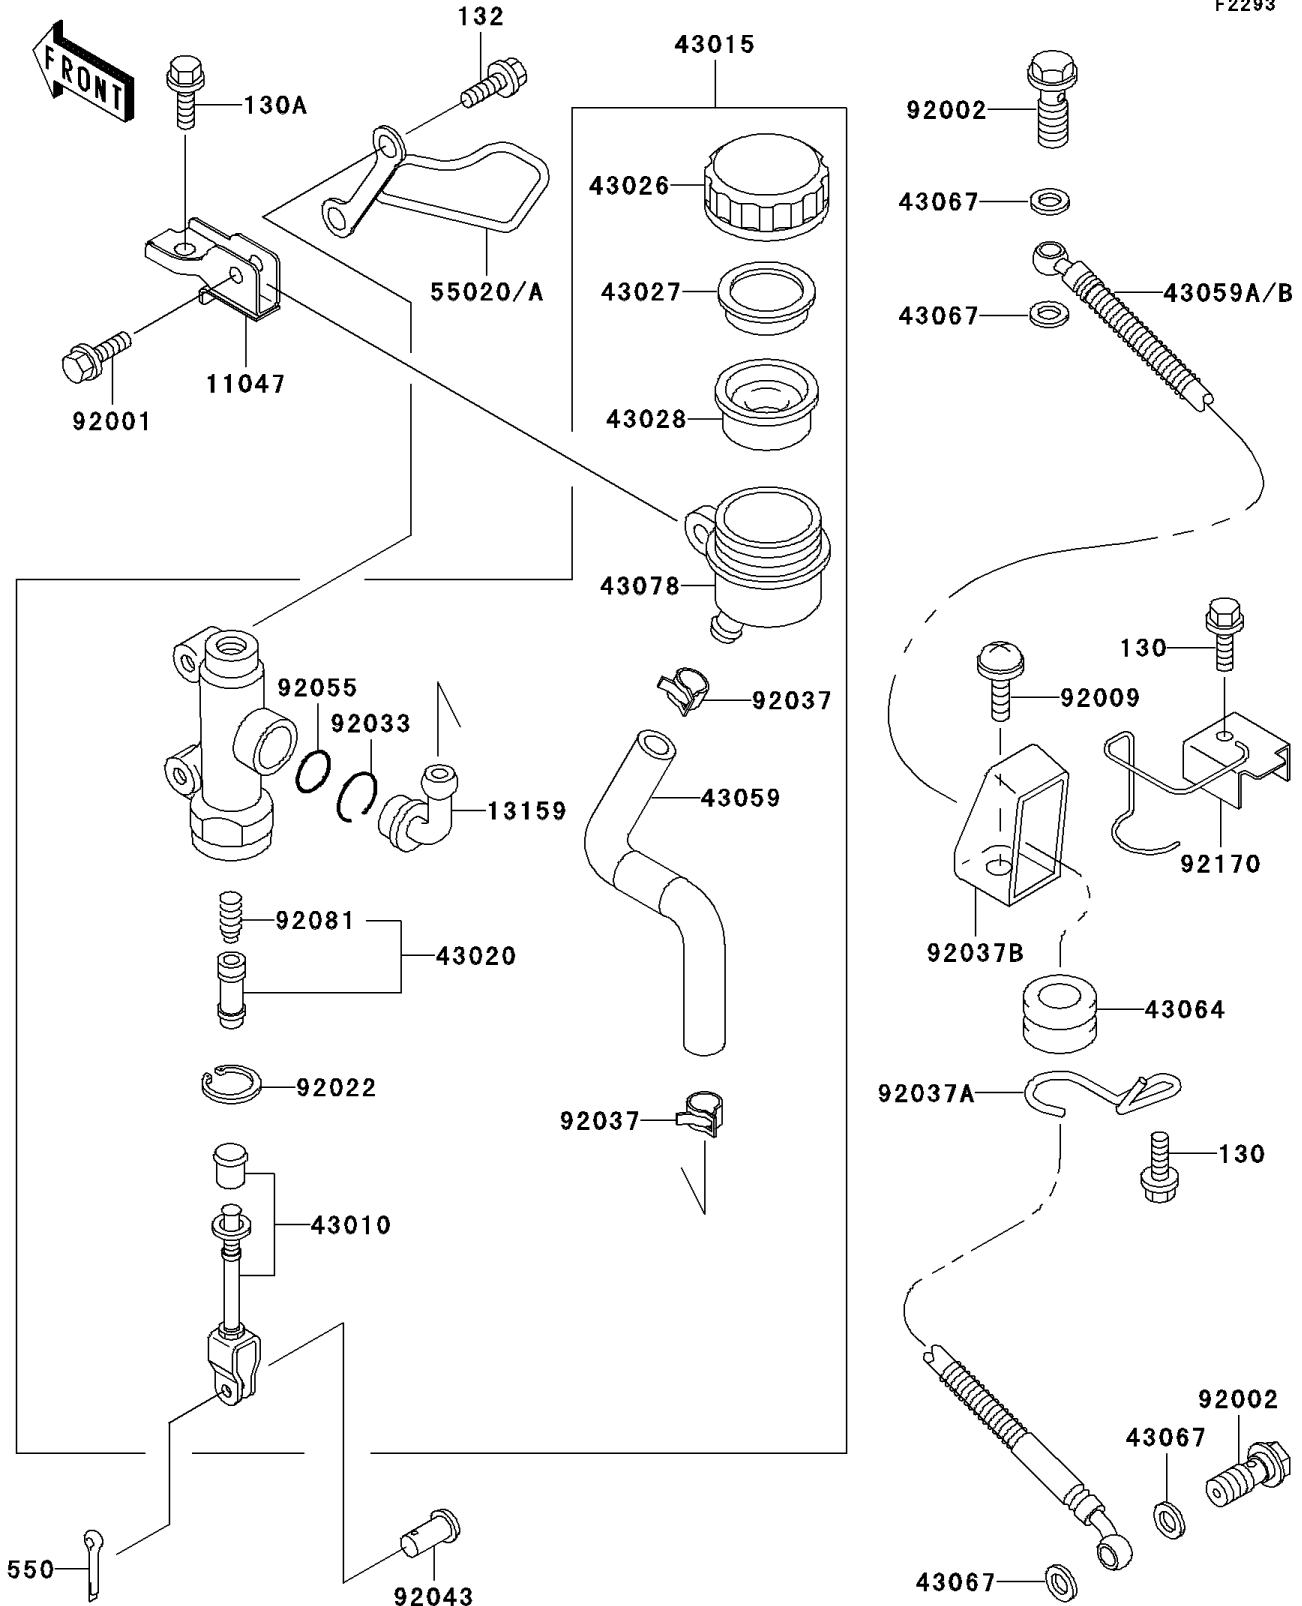

1995 Ninja® ZX™ -11 PARTS DIAGRAM

Rear Master Cylinder

F2293

1995 Ninja® ZX™ -11 PARTS LIST

Rear Master Cylinder

ITEM NAME	PART NUMBER	QUANTITY
BOLT-FLANGED (Ref # 130)	130J0610	2
BOLT-FLANGED,6X14,BLACK (Ref # 130A)	130J0614	1
BOLT-FLANGED-SMALL (Ref # 132)	132E0835	2
PIN-COTTER,2.0X15 (Ref # 550)	550D2015	1
BRACKET,RESERVOIR TANK (Ref # 11047)	11047-1963	1
CONNECTOR,RR MASTER CYLINDER (Ref # 13159)	13159-1052	1
ROD-ASSY-BRAKE (Ref # 43010)	43010-1055	1
CYLINDER-ASSY-MASTER,RR (Ref # 43015)	43015-1531	1
PISTON-COMP-BRAKE (Ref # 43020)	43020-1057	1
CAP-BRAKE (Ref # 43026)	43026-1051	1
PLATE-DIAPHRAGM (Ref # 43027)	43027-1051	1
DIAPHRAGM,MASTER CYLINDER (Ref # 43028)	43028-1057	1
HOSE-BRAKE,RR MASTER CYLINDER (Ref # 43059)	43059-1755	1
HOSE-BRAKE,RR (Ref # 43059B)	43059-1834	1
GROMMET,HOSE CLAMP (Ref # 43064)	43064-007	1
WASHER,10.5X15X1.5 (Ref # 43067)	43067-001	4
RESERVOIR,RR MASTER CYLINDER (Ref # 43078)	43078-1058	1
GUARD,RR MASTER CYLINDER (Ref # 55020A)	55020-1494	1
BOLT,6X20 (Ref # 92001)	92001-1460	1
BOLT,OIL,L=23 (Ref # 92002)	92002-1888	2
SCREW,6X14 (Ref # 92009)	92009-1288	1
WASHER,CIRCRIP (Ref # 92022)	92022-1601	1
RING-SNAP,20.5MM (Ref # 92033)	92033-1186	1
CLAMP,BRAKE HOSE (Ref # 92037)	92037-1547	2
CLAMP,HOSE (Ref # 92037A)	92037-1834	1
CLAMP,HOSE (Ref # 92037B)	92037-1896	1
PIN,8MM (Ref # 92043)	92043-1303	1
RING-O,MASTER CYLINDER (Ref # 92055)	92055-1251	1
SPRING,MASTER CYLINDER (Ref # 92081)	92081-1737	1

1995 Ninja® ZX™ -11 PARTS LIST

Rear Master Cylinder

ITEM NAME	PART NUMBER	QUANTITY
CLAMP,HOSE (Ref # 92170)	92170-1339	1