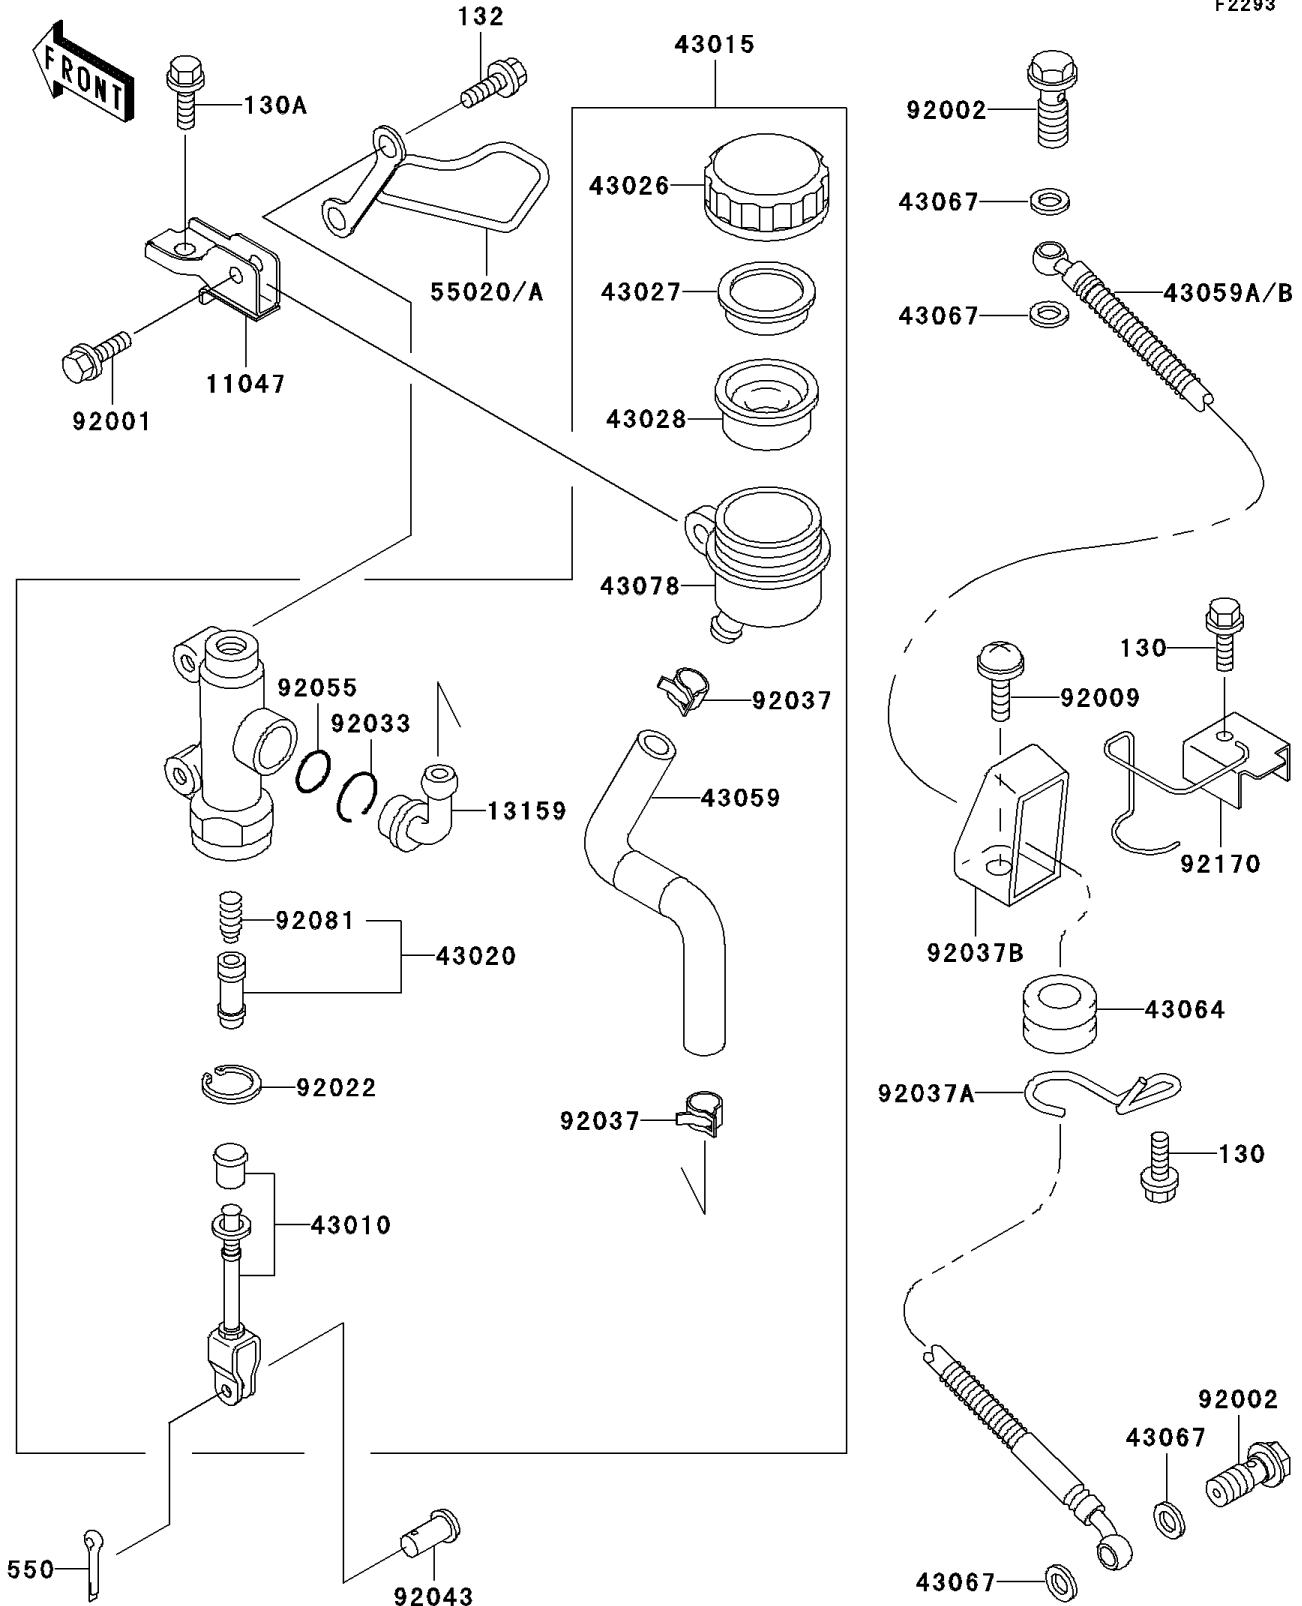

# 1995 Ninja® ZX™ -11 PARTS DIAGRAM

Rear Master Cylinder

F2293

# 1995 Ninja® ZX™ -11 PARTS LIST

## Rear Master Cylinder

ITEM NAME	PART NUMBER	QUANTITY
BOLT-FLANGED (Ref # 130)	130J0610	2
BOLT-FLANGED,6X14,BLACK (Ref # 130A)	130J0614	1
BOLT-FLANGED-SMALL (Ref # 132)	132E0835	2
PIN-COTTER,2.0X15 (Ref # 550)	550D2015	1
BRACKET,RESERVOIR TANK (Ref # 11047)	11047-1963	1
CONNECTOR,RR MASTER CYLINDER (Ref # 13159)	13159-1052	1
ROD-ASSY-BRAKE (Ref # 43010)	43010-1055	1
CYLINDER-ASSY-MASTER,RR (Ref # 43015)	43015-1531	1
PISTON-COMP-BRAKE (Ref # 43020)	43020-1057	1
CAP-BRAKE (Ref # 43026)	43026-1051	1
PLATE-DIAPHRAGM (Ref # 43027)	43027-1051	1
DIAPHRAGM,MASTER CYLINDER (Ref # 43028)	43028-1057	1
HOSE-BRAKE,RR MASTER CYLINDER (Ref # 43059)	43059-1755	1
HOSE-BRAKE,RR (Ref # 43059B)	43059-1834	1
GROMMET,HOSE CLAMP (Ref # 43064)	43064-007	1
WASHER,10.5X15X1.5 (Ref # 43067)	43067-001	4
RESERVOIR,RR MASTER CYLINDER (Ref # 43078)	43078-1058	1
GUARD,RR MASTER CYLINDER (Ref # 55020A)	55020-1494	1
BOLT,6X20 (Ref # 92001)	92001-1460	1
BOLT,OIL,L=23 (Ref # 92002)	92002-1888	2
SCREW,6X14 (Ref # 92009)	92009-1288	1
WASHER,CIRCRIP (Ref # 92022)	92022-1601	1
RING-SNAP,20.5MM (Ref # 92033)	92033-1186	1
CLAMP,BRAKE HOSE (Ref # 92037)	92037-1547	2
CLAMP,HOSE (Ref # 92037A)	92037-1834	1
CLAMP,HOSE (Ref # 92037B)	92037-1896	1
PIN,8MM (Ref # 92043)	92043-1303	1
RING-O,MASTER CYLINDER (Ref # 92055)	92055-1251	1
SPRING,MASTER CYLINDER (Ref # 92081)	92081-1737	1

# 1995 Ninja® ZX™ -11 PARTS LIST

Rear Master Cylinder

ITEM NAME	PART NUMBER	QUANTITY
CLAMP,HOSE (Ref # 92170)	92170-1339	1