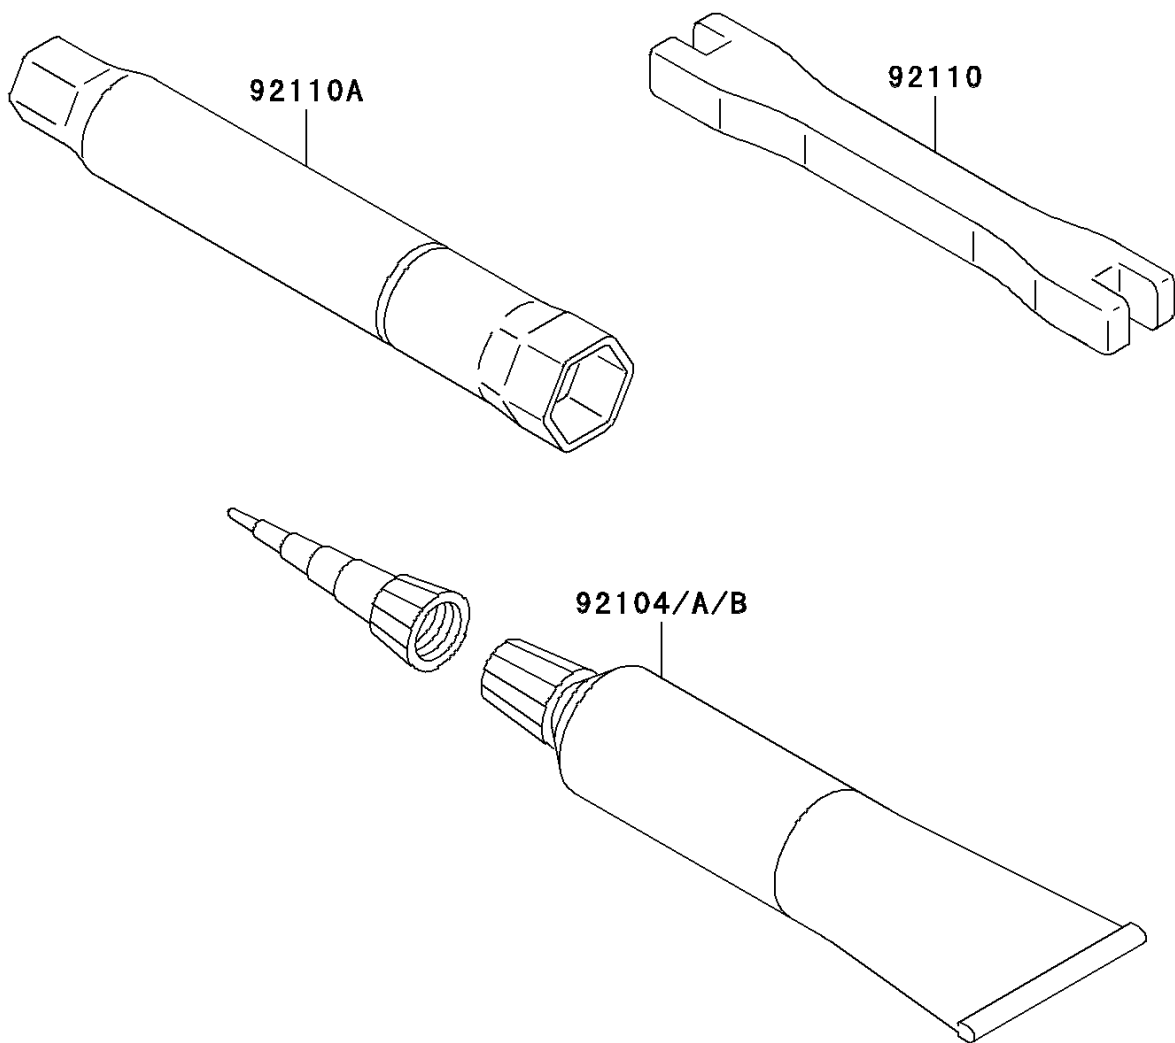

2009 KX™ 450F PARTS DIAGRAM

Owner's Tools

F2810

2009 KX™ 450F PARTS LIST

Owner's Tools

ITEM NAME	PART NUMBER	QUANTITY
GASKET-LIQUID,TB1211F,CLEAR (Ref # 92104)	92104-0004	1
GASKET-LIQUID,TB1216,GRAY (Ref # 92104A)	92104-1063	1
GASKET-LIQUID,TB1216B,BLACK (Ref # 92104B)	92104-1064	1
TOOL-WRENCH,NIPPLE,6X8 (Ref # 92110)	92110-0004	1
TOOL-WRENCH,BOX,16MM (Ref # 92110A)	92110-0005	1