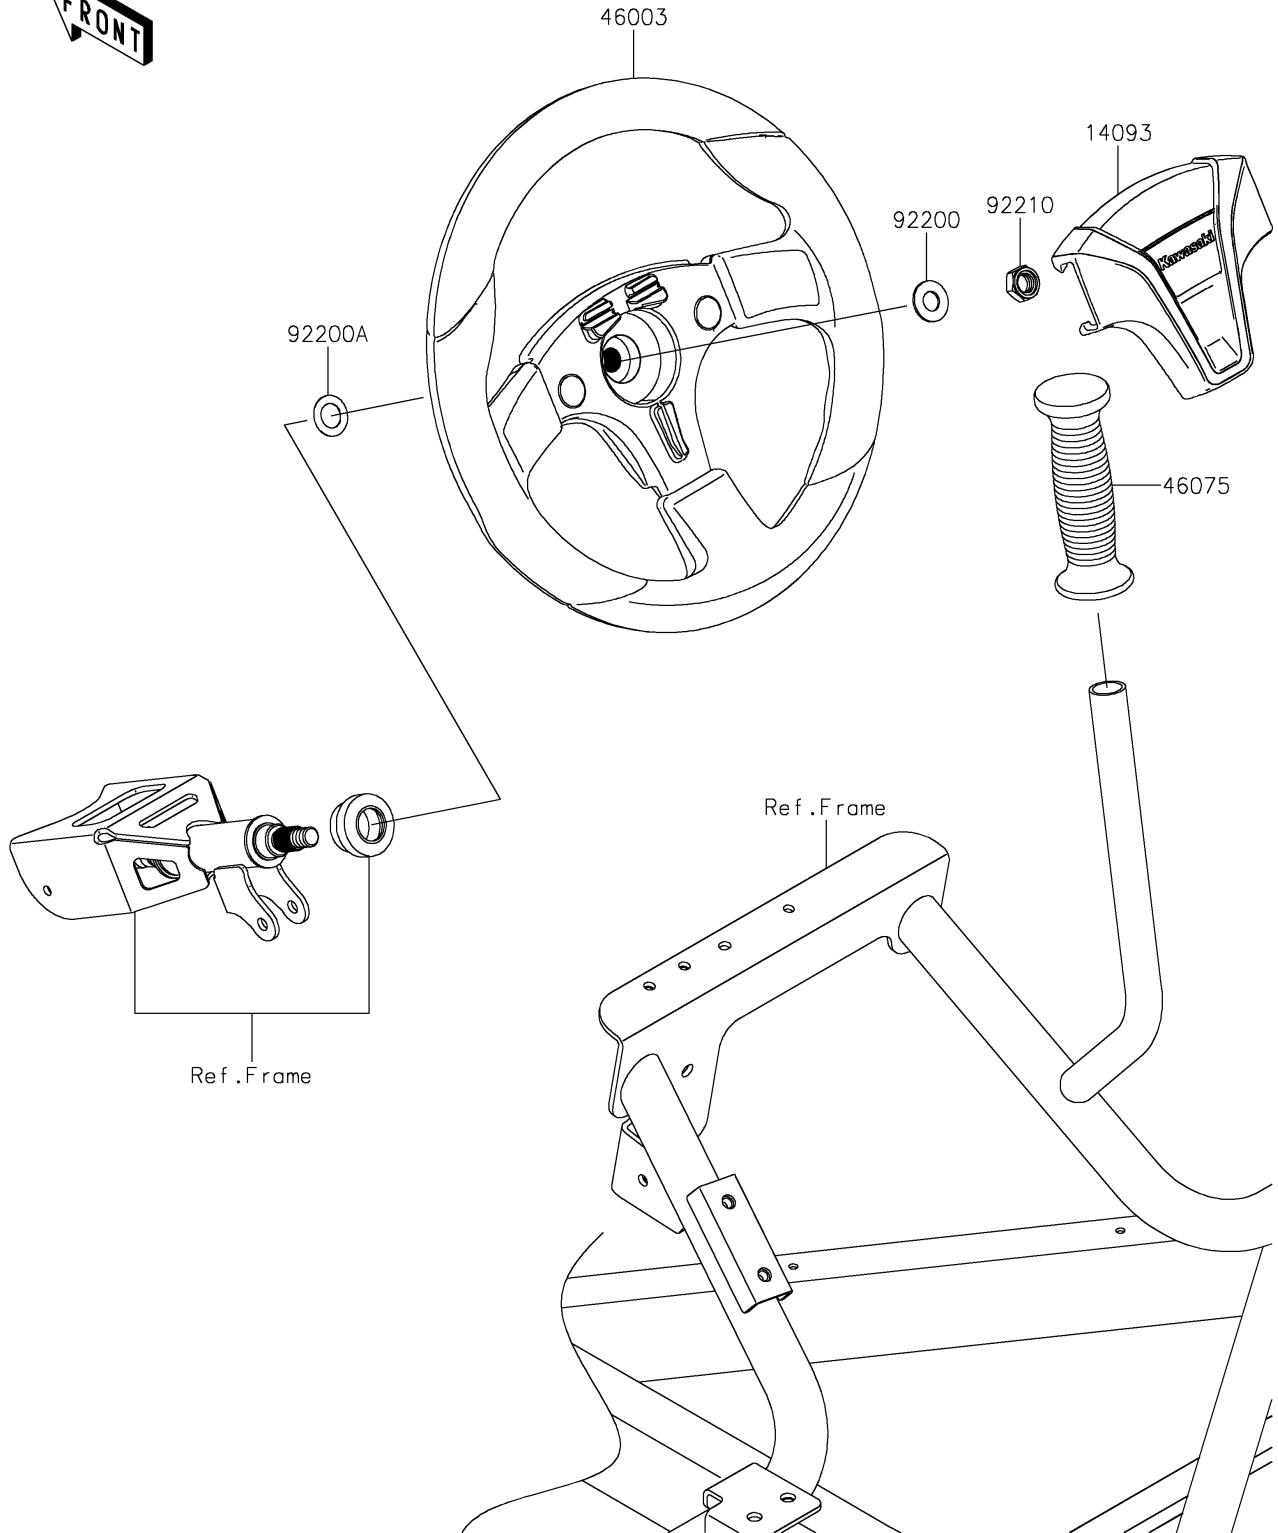

2022 Teryx® S PARTS DIAGRAM

Steering Wheel

F2311

2022 Teryx® S PARTS LIST

Steering Wheel

ITEM NAME	PART NUMBER	QUANTITY
COVER,HANDLE (Ref # 14093)	14093-0803	1
HANDLE (Ref # 46003)	46003-0809	1
GRIP (Ref # 46075)	46075-0582	1
WASHER,12.1X25X1.6 (Ref # 92200)	92200-0455	1
WASHER,15X25X1.6 (Ref # 92200A)	92200-0460	1
NUT,LOCK,12MM (Ref # 92210)	92210-1249	1