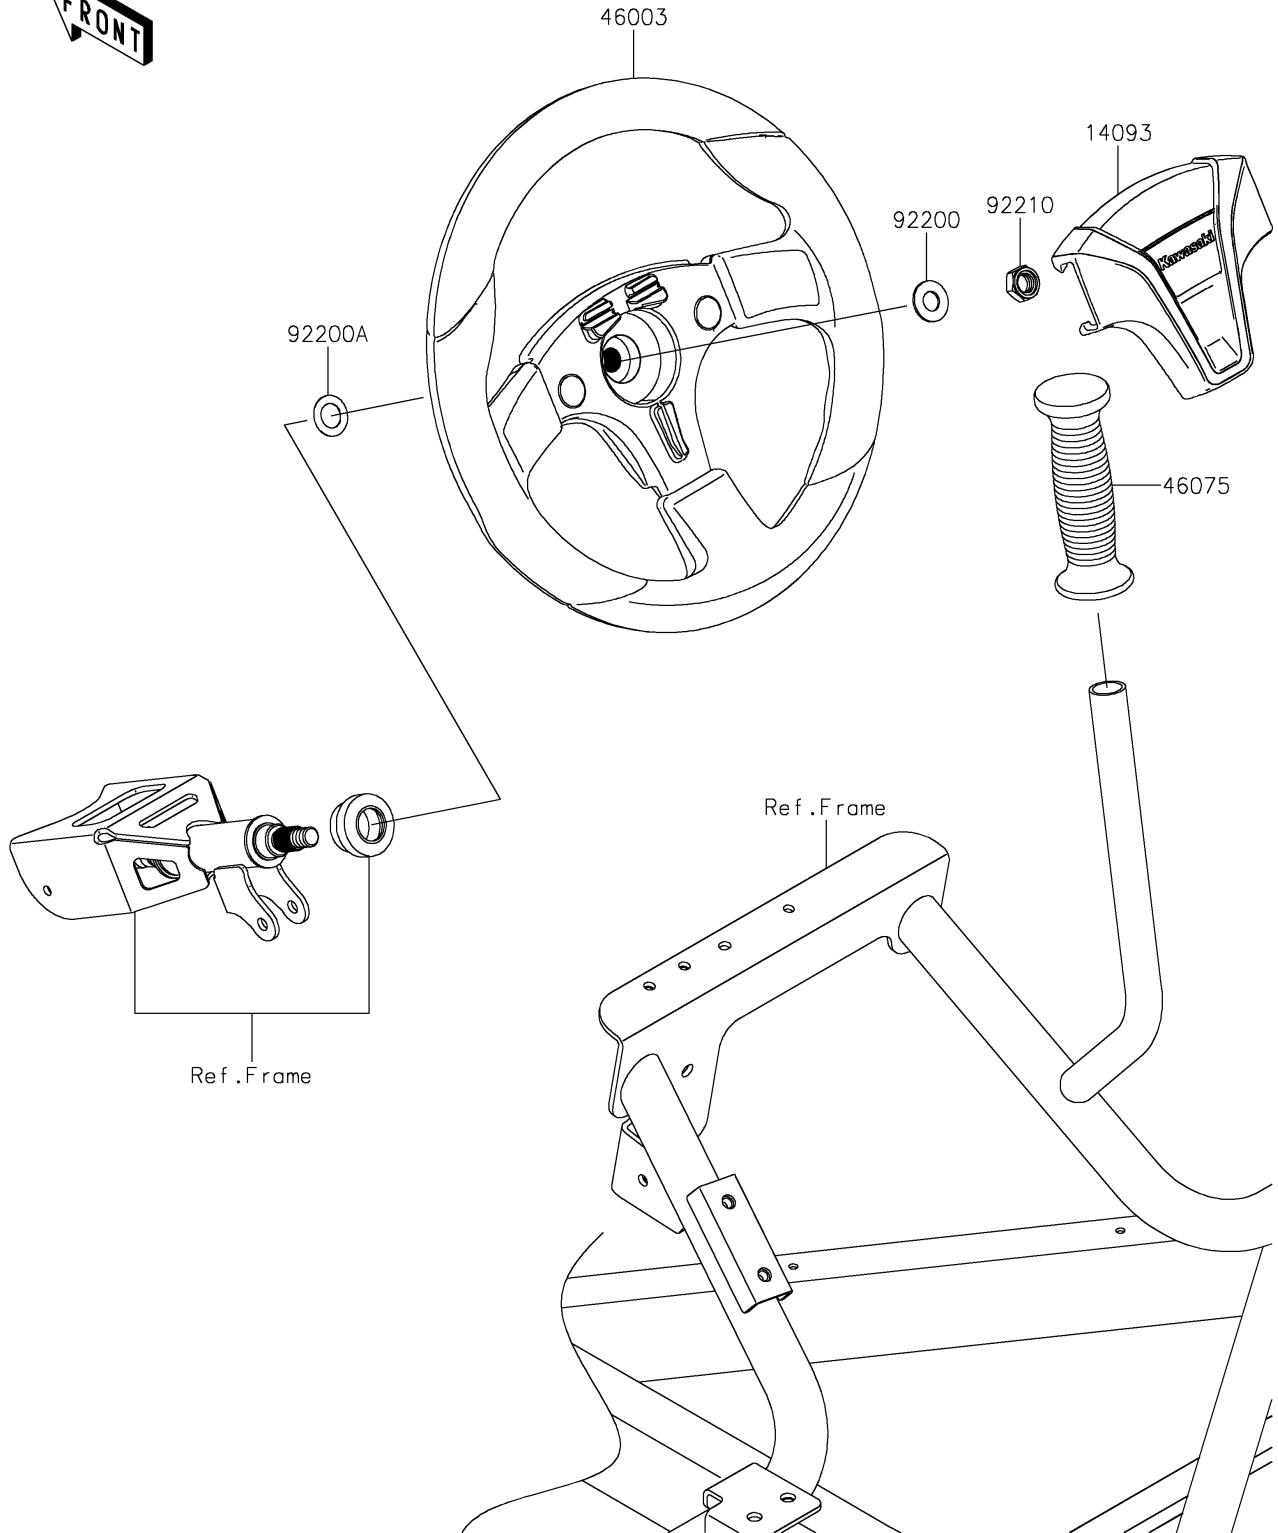

2024 TERYX® S LE PARTS DIAGRAM

Steering Wheel

F2311

2024 TERYX® S LE PARTS LIST

Steering Wheel

ITEM NAME	PART NUMBER	QUANTITY
COVER,HANDLE (Ref # 14093)	14093-0803	1
HANDLE (Ref # 46003)	46003-0809	1
GRIP (Ref # 46075)	46075-0582	1
WASHER,12.1X25X1.6 (Ref # 92200)	92200-0455	1
WASHER,15X25X1.6 (Ref # 92200A)	92200-0460	1
NUT,LOCK,12MM (Ref # 92210)	92210-1249	1