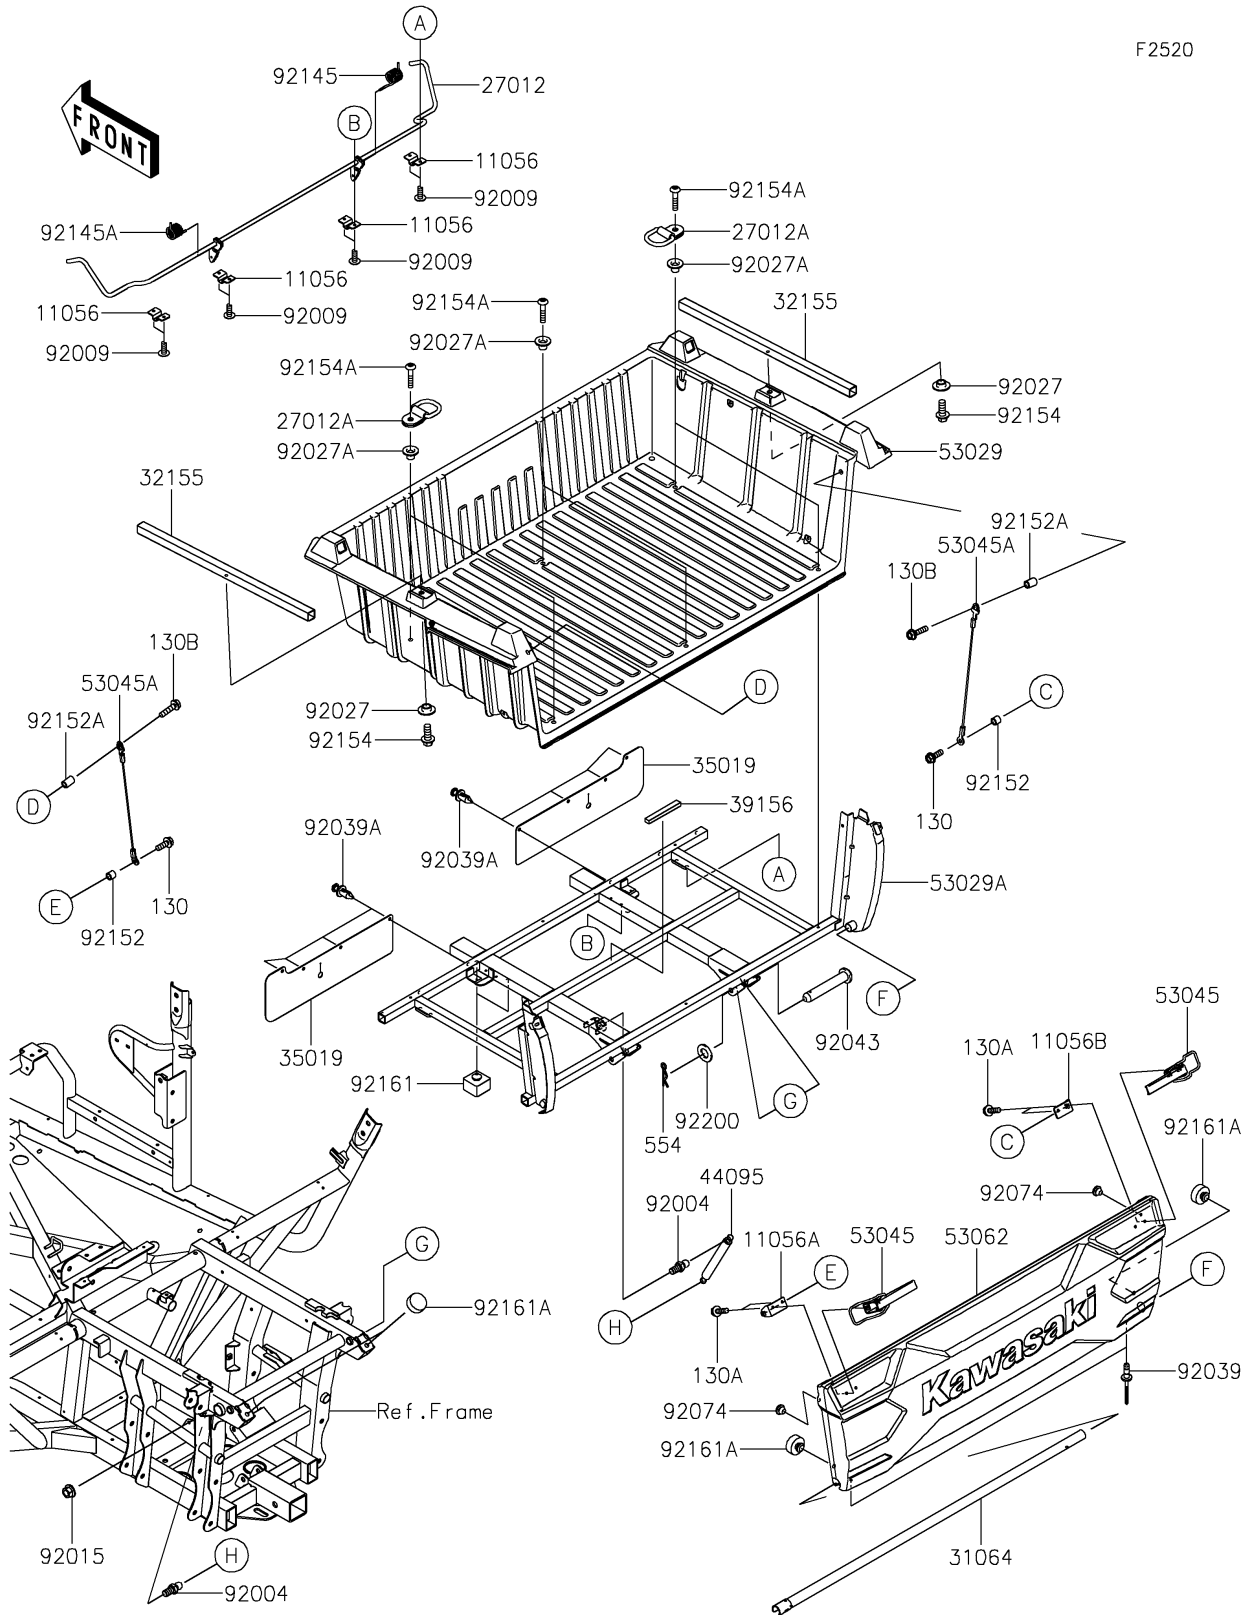

# 2023 Teryx S PARTS DIAGRAM

Carrier(s)

F2520

## 2023 Teryx S PARTS LIST

Carrier(s)

ITEM NAME	PART NUMBER	QUANTITY
BRACKET,ROD (Ref # 11056)	11056-2422	4
BRACKET (Ref # 11056A)	11056-2437	1
BRACKET (Ref # 11056B)	11056-2447	1
HOOK,ROD (Ref # 27012)	27012-0744	1
HOOK (Ref # 27012A)	27012-0766	4
PIPE-COMP,PIVOT (Ref # 31064)	31064-0656	1
PIPE,ACCESSORY RAIL (Ref # 32155)	32155-1360	2
FLAP,MUD (Ref # 35019)	35019-0583	2
PAD (Ref # 39156)	39156-0068	1
DAMPER-GAS FILLED (Ref # 44095)	44095-0001	1
CARRIER (Ref # 53029)	53029-0332	1
CARRIER (Ref # 53029A)	53029-0339	1
HOOK-ASSY,LATCH (Ref # 53045)	53045-0020	2
HOOK-ASSY,426MM (Ref # 53045A)	53045-0027	2
GATE-TAIL (Ref # 53062)	53062-0023	1
STUD (Ref # 92004)	92004-0733	2
SCREW,TAPPING,6X16 (Ref # 92009)	92009-1166	8
NUT,FLANGED,8MM (Ref # 92015)	92015-1406	1
COLLAR (Ref # 92027)	92027-1745	2
COLLAR (Ref # 92027A)	92027-1767	6
RIVET,6.35X17.9 (Ref # 92039)	92039-0746	2
RIVET (Ref # 92039A)	92039-0776	8
PIN,12.4X72.4 (Ref # 92043)	92043-0716	2
PLUG,7X2 (Ref # 92074)	92074-028	2
SPRING (Ref # 92145)	92145-1609	1
SPRING (Ref # 92145A)	92145-1610	1
COLLAR,6.3X9.5X8 (Ref # 92152)	92152-0621	2
COLLAR,6.2X9.5X14.0 (Ref # 92152A)	92152-1750	2
BOLT,FLANGED,8X20 (Ref # 92154)	92154-1226	2

## 2023 Teryx S PARTS LIST

Carrier(s)

ITEM NAME	PART NUMBER	QUANTITY
BOLT,TORX,6X30 (Ref # 92154A)	92154-1316	6
DAMPER (Ref # 92161)	92161-0421	4
DAMPER,SEAT (Ref # 92161A)	92161-1065	4
WASHER,13X24X2 (Ref # 92200)	92200-0451	2
BOLT-FLANGED,6X18 (Ref # 130)	130BB0618	2
BOLT-FLANGED,6X20 (Ref # 130A)	130BB0620	4
BOLT-FLANGED,6X25 (Ref # 130B)	130BB0625	2
PIN-SNAP,12MM (Ref # 554)	554DA1200	2