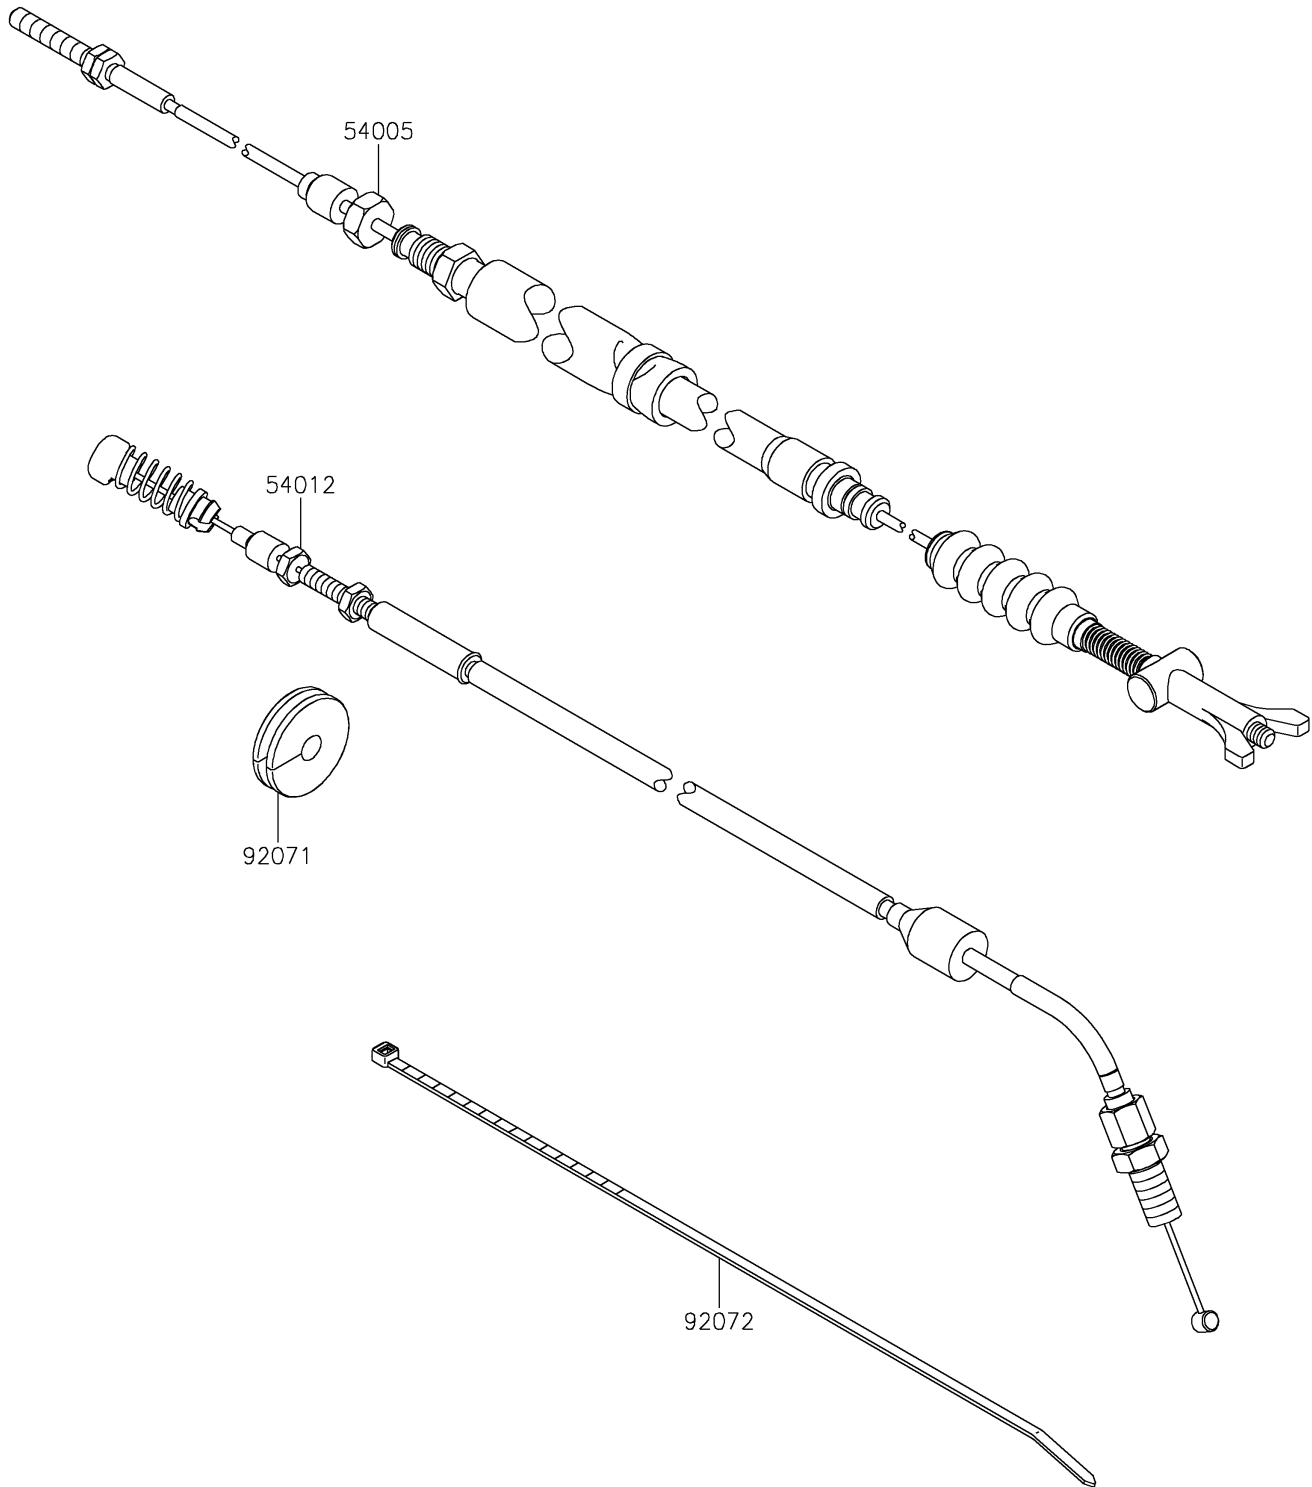

2022 Teryx[®] S PARTS DIAGRAM

Cables

F2540

2022 Teryx® S PARTS LIST

Cables

ITEM NAME	PART NUMBER	QUANTITY
CABLE-BRAKE (Ref # 54005)	54005-0042	1
CABLE-THROTTLE (Ref # 54012)	54012-0700	1
GROMMET (Ref # 92071)	92071-1136	1
BAND,L=292.1 (Ref # 92072)	92072-3509	1