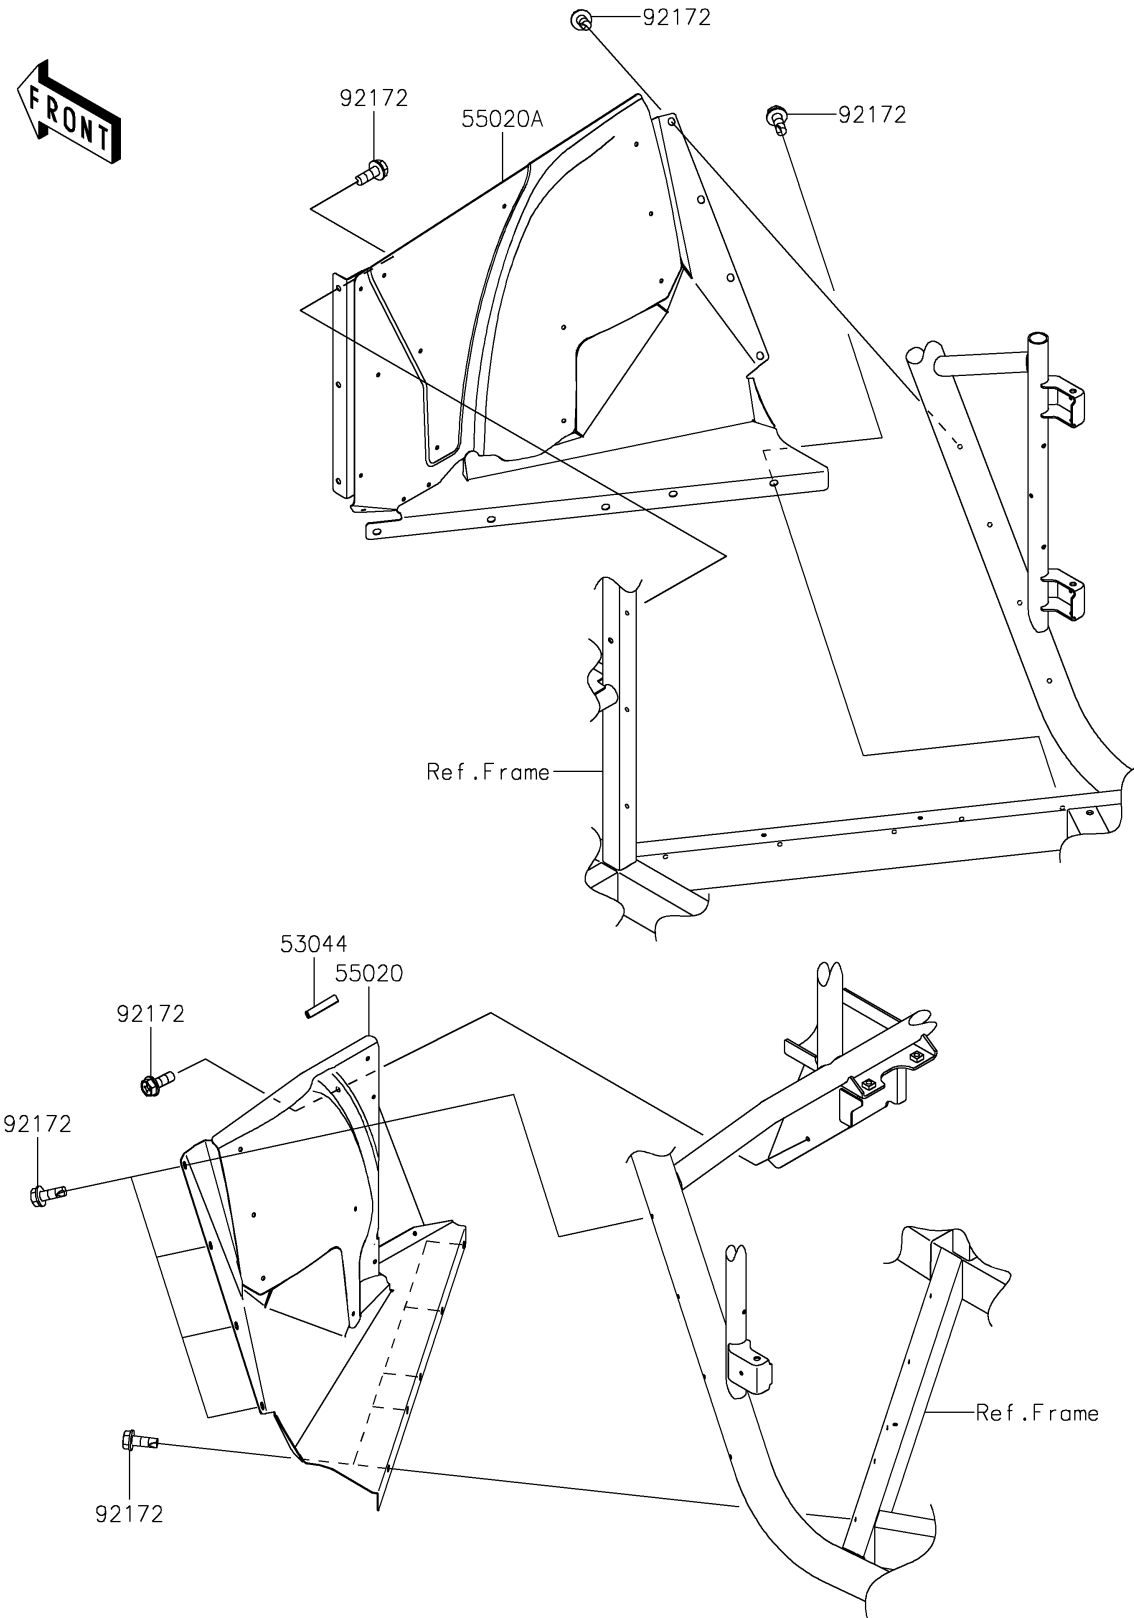

2022 Teryx® S PARTS DIAGRAM

Guard(s)

F2680

2022 Teryx® S PARTS LIST

Guard(s)

ITEM NAME	PART NUMBER	QUANTITY
TRIM,L=50 (Ref # 53044)	53044-0699	1
GUARD,1PIECE,LH (Ref # 55020)	55020-2167	1
GUARD,1PIECE,RH (Ref # 55020A)	55020-2168	1
SCREW,TAPPING,6X16 (Ref # 92172)	92172-1388	22