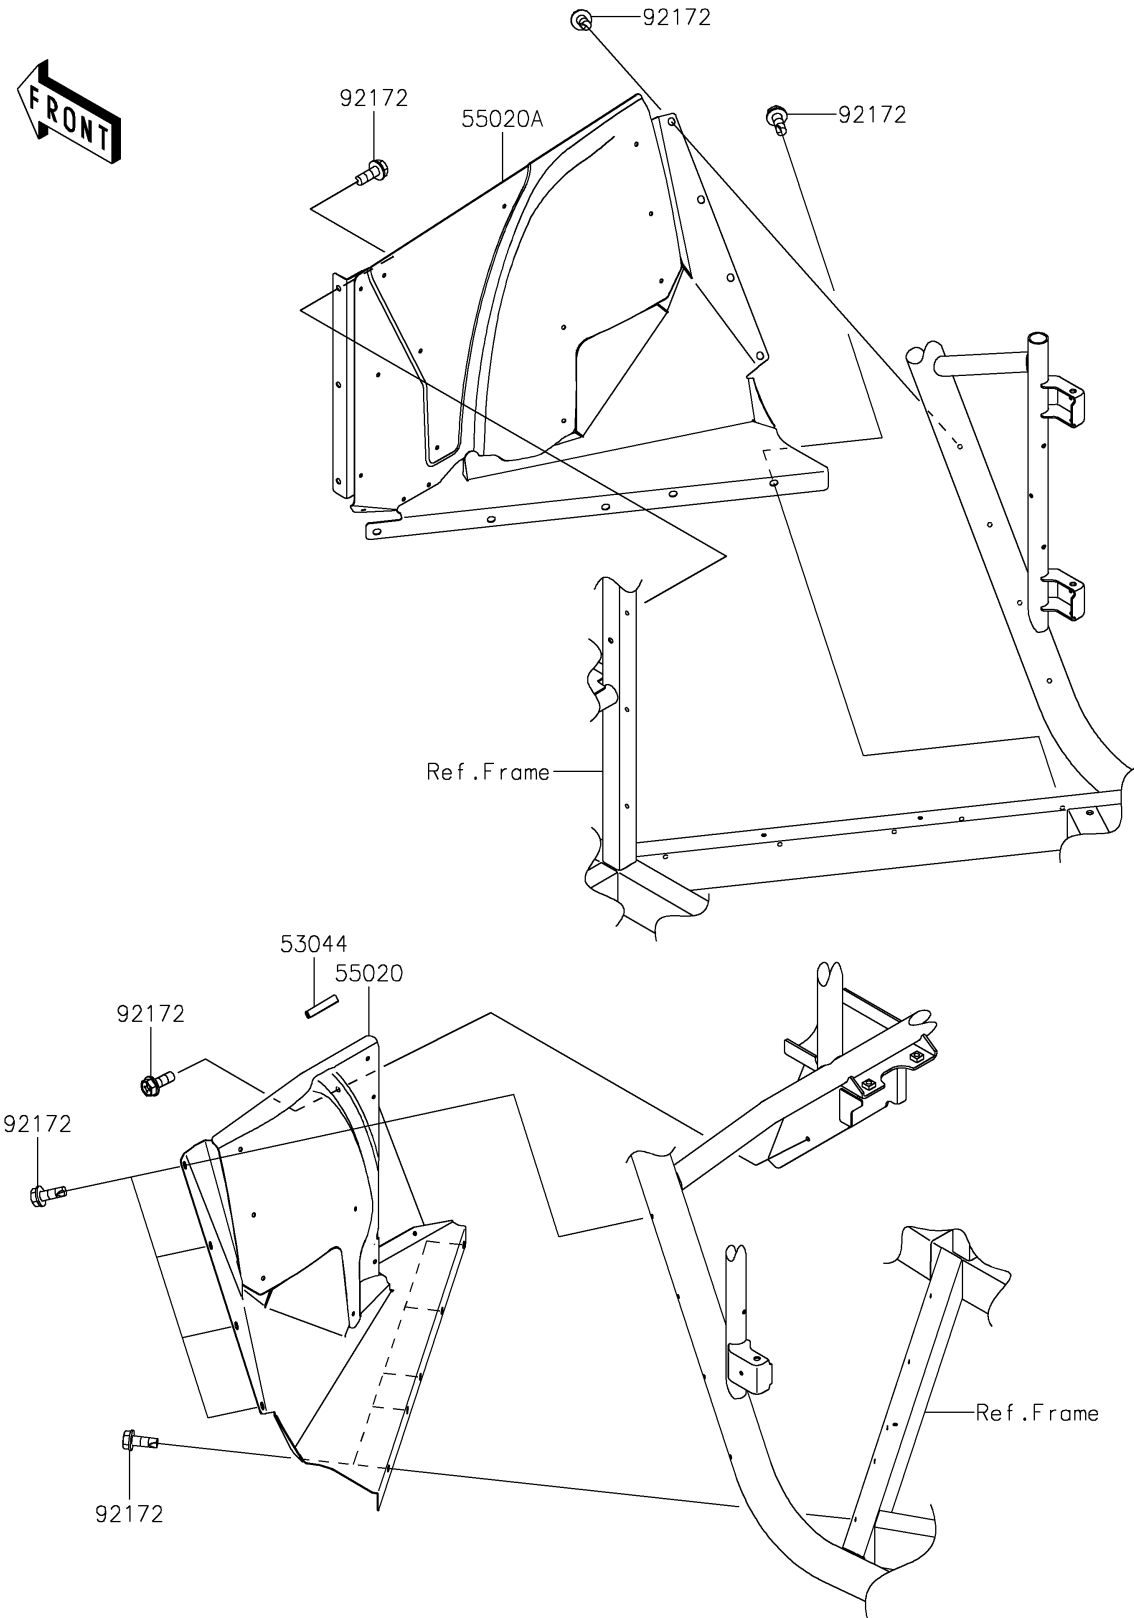

2024 Teryx® S PARTS DIAGRAM

Guard(s)

F2680

2024 Teryx® S PARTS LIST

Guard(s)

ITEM NAME	PART NUMBER	QUANTITY
TRIM,L=50 (Ref # 53044)	53044-0699	1
GUARD,1PIECE,LH (Ref # 55020)	55020-2167	1
GUARD,1PIECE,RH (Ref # 55020A)	55020-2168	1
SCREW,TAPPING,6X16 (Ref # 92172)	92172-1388	22