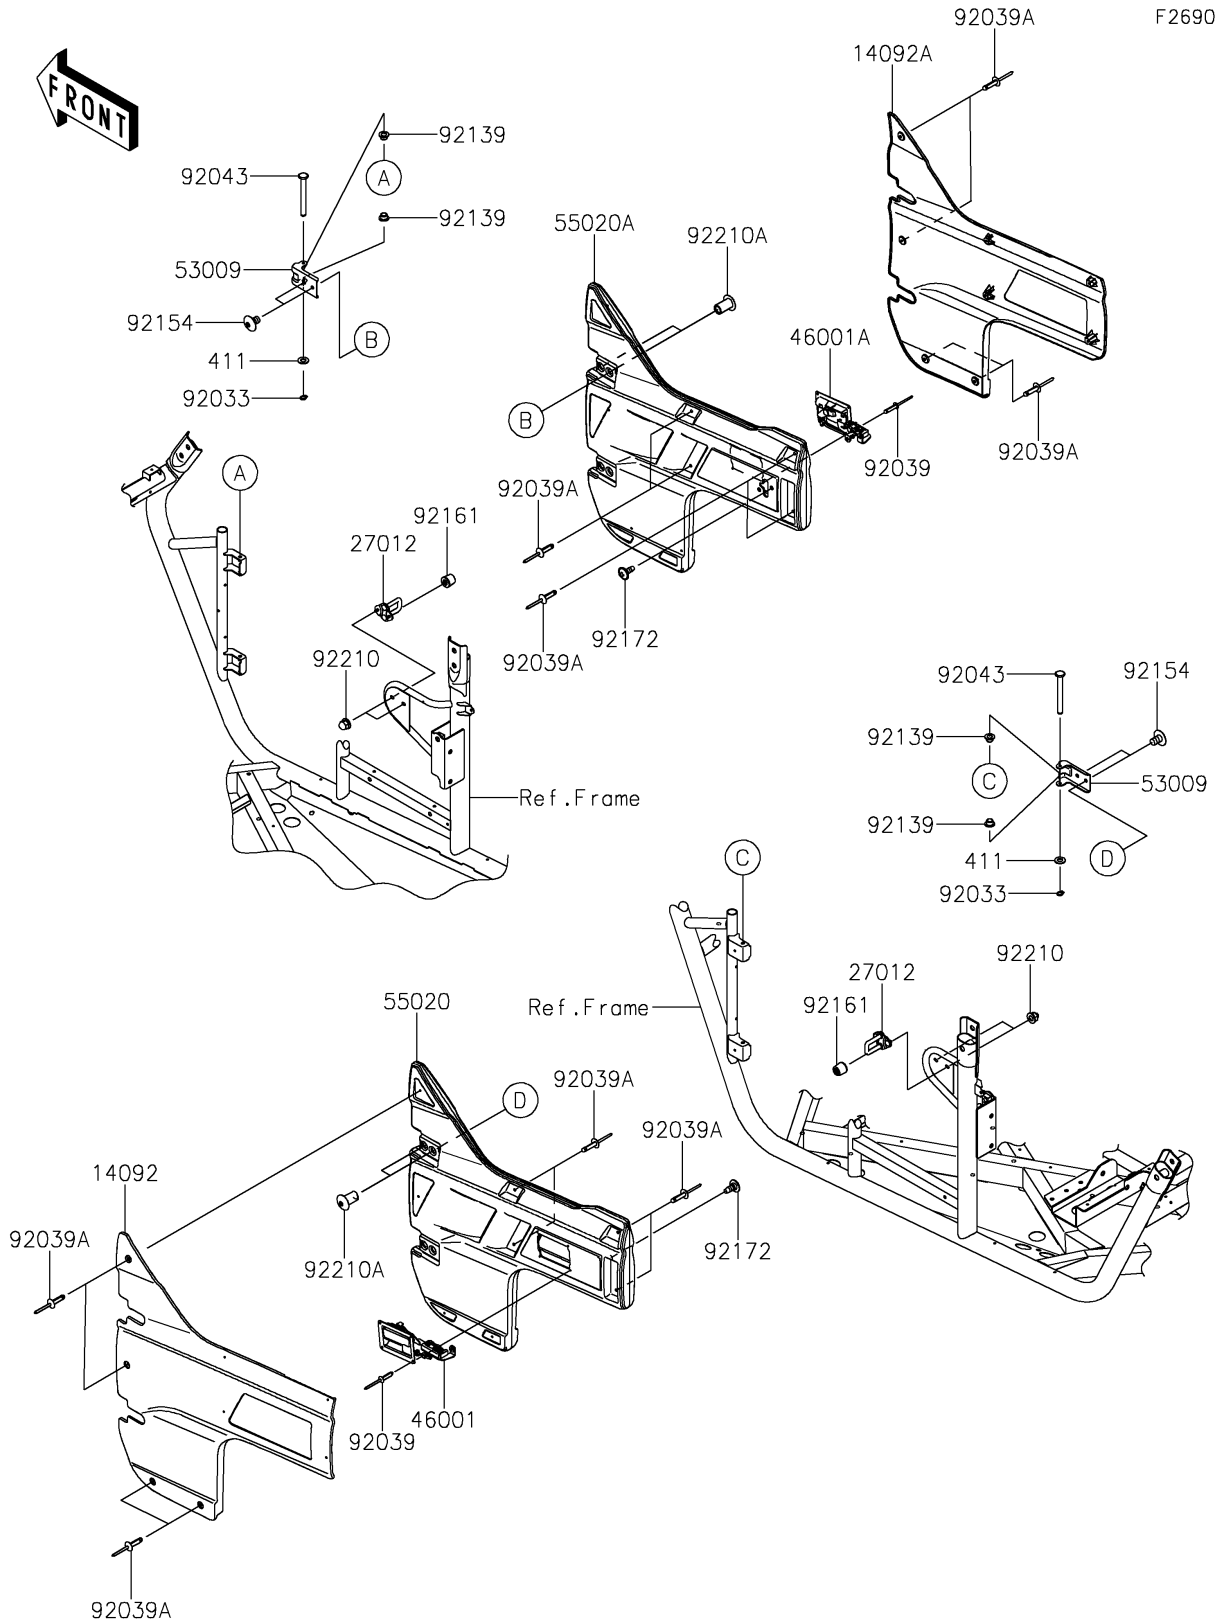

# 2023 Teryx S PARTS DIAGRAM

Door

## 2023 Teryx S PARTS LIST

### Door

ITEM NAME	PART NUMBER	QUANTITY
COVER,SIDE GUARD,FR,LH,S.BLACK (Ref # 14092)	14092-0748-839	1
COVER,SIDE GUARD,FR,RH,S.BLACK (Ref # 14092A)	14092-0749-839	1
HOOK (Ref # 27012)	27012-0705	2
HANDLE-ASSY,SIDE GUARD,LH (Ref # 46001)	46001-0556	1
HANDLE-ASSY,SIDE GUARD,RH (Ref # 46001A)	46001-0557	1
HINGE (Ref # 53009)	53009-0303	4
GUARD,SIDE,FR,LH (Ref # 55020)	55020-0737	1
GUARD,SIDE,FR,RH (Ref # 55020A)	55020-0738	1
RING-SNAP (Ref # 92033)	92033-0719	4
RIVET,4.0X17.5 (Ref # 92039)	92039-0703	8
RIVET,5X23.3 (Ref # 92039A)	92039-0769	16
PIN,6X56 (Ref # 92043)	92043-0743	4
BUSHING,6X8X6 (Ref # 92139)	92139-0709	8
BOLT,TORX,8X13 (Ref # 92154)	92154-1911	8
DAMPER,9X28X24.3 (Ref # 92161)	92161-1456	2
SCREW,6X16 (Ref # 92172)	92172-0711	4
NUT,CAP,6MM (Ref # 92210)	92210-0003	4
NUT,TORX,8MM (Ref # 92210A)	92210-1442	8
WASHER-PLAIN,6MM (Ref # 411)	411AB0600	4