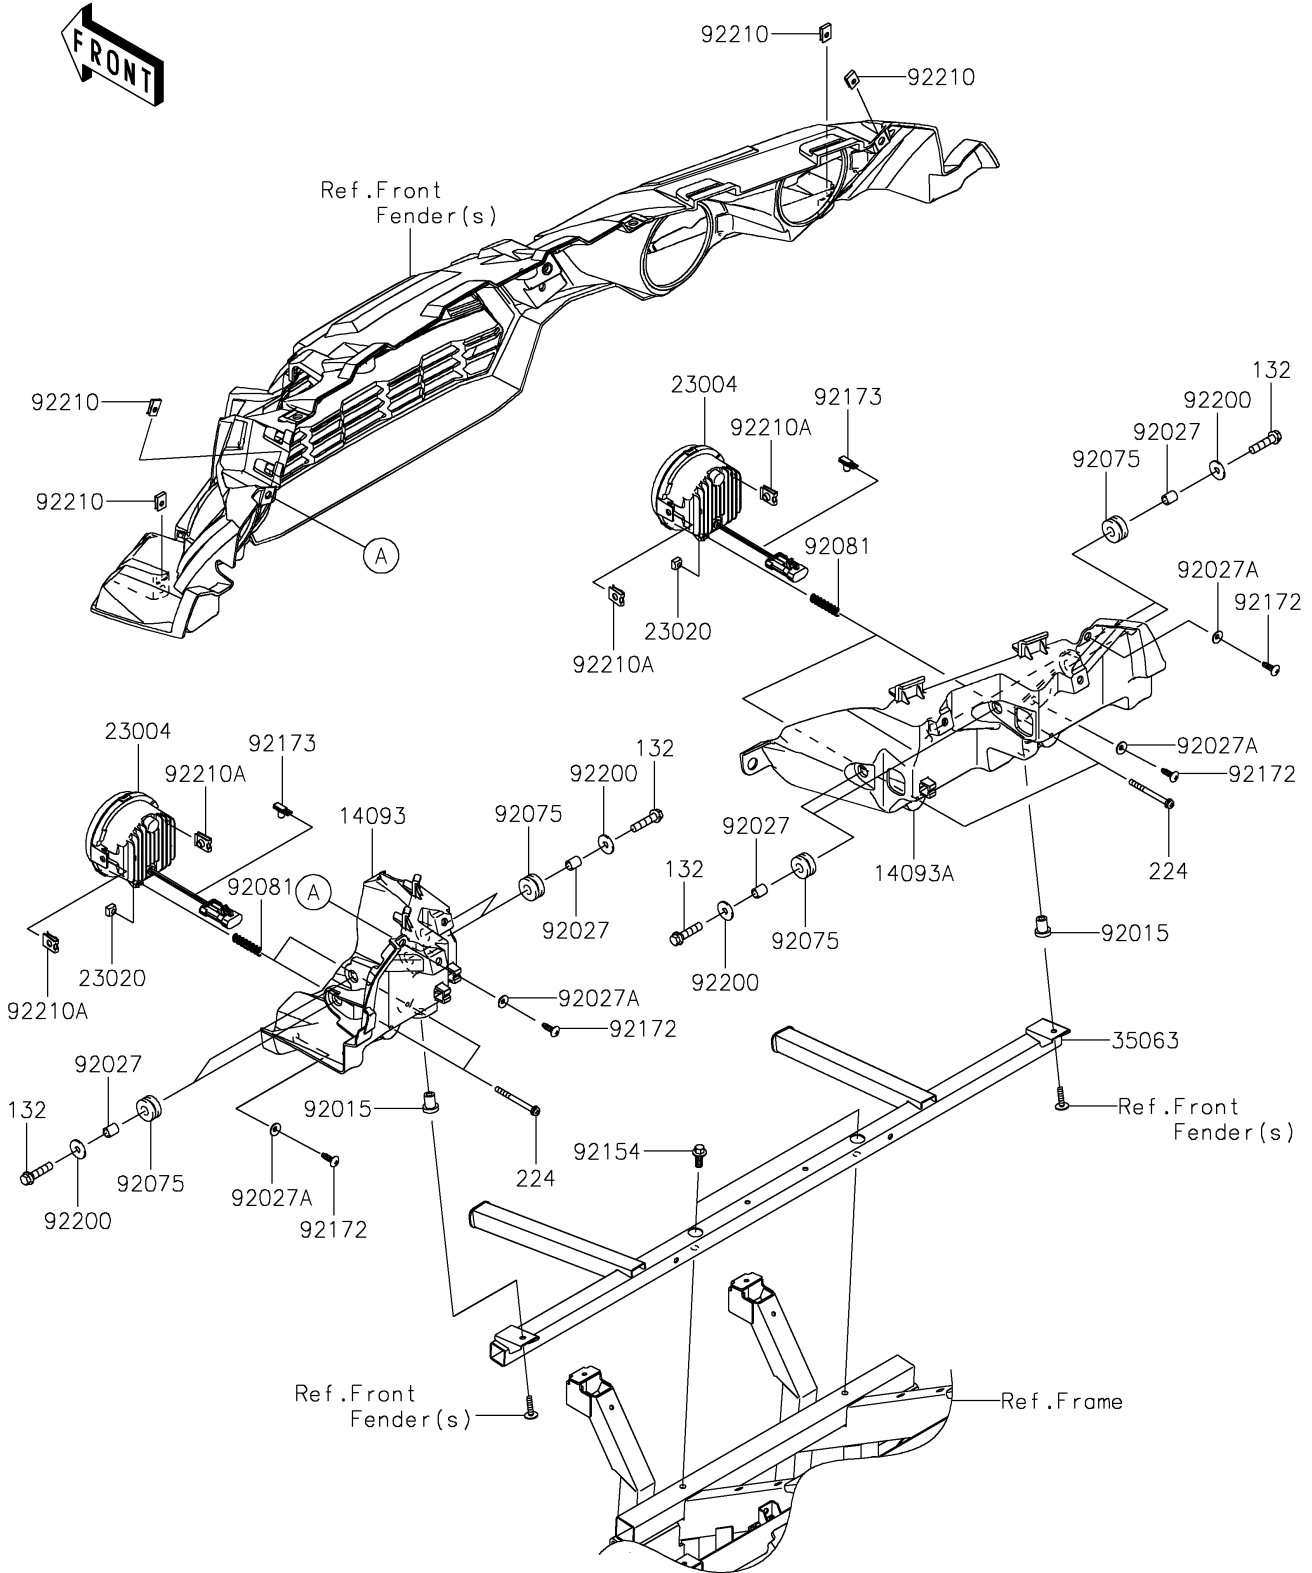

2023 Teryx S PARTS DIAGRAM

Headlight(s)

F2710

2023 Teryx S PARTS LIST

Headlight(s)

ITEM NAME	PART NUMBER	QUANTITY
COVER,HEADLIGHT,LH (Ref # 14093)	14093-0207	1
COVER,HEADLIGHT,RH (Ref # 14093A)	14093-0208	1
LAMP-HEAD (Ref # 23004)	23004-0370	4
NUT,4MM,FOCUS ADJUST (Ref # 23020)	23020-018	4
STAY,HEADLAMP (Ref # 35063)	35063-1405	1
NUT,RUBBER,6MM (Ref # 92015)	92015-1692	2
COLLAR,6.8X10X12 (Ref # 92027)	92027-162	8
COLLAR (Ref # 92027A)	92027-4020	4
DAMPER,10X24X12 (Ref # 92075)	92075-1690	8
SPRING,FOCUS ADJUST (Ref # 92081)	92081-1896	4
BOLT,FLANGED,8X20 (Ref # 92154)	92154-1226	2
SCREW,TAPPING,6X20 (Ref # 92172)	92172-0883	4
CLAMP (Ref # 92173)	92173-1491	4
WASHER,6.5X20X1.6 (Ref # 92200)	92200-0283	8
NUT,LEAF SPRING,6MM (Ref # 92210)	92210-0624	4
NUT (Ref # 92210A)	92210-1125	8
BOLT-FLANGED-SMALL,6X25 (Ref # 132)	132BA0625	8
SCREW-PAN-WP-CROS,4X45 (Ref # 224)	224AA0445	4