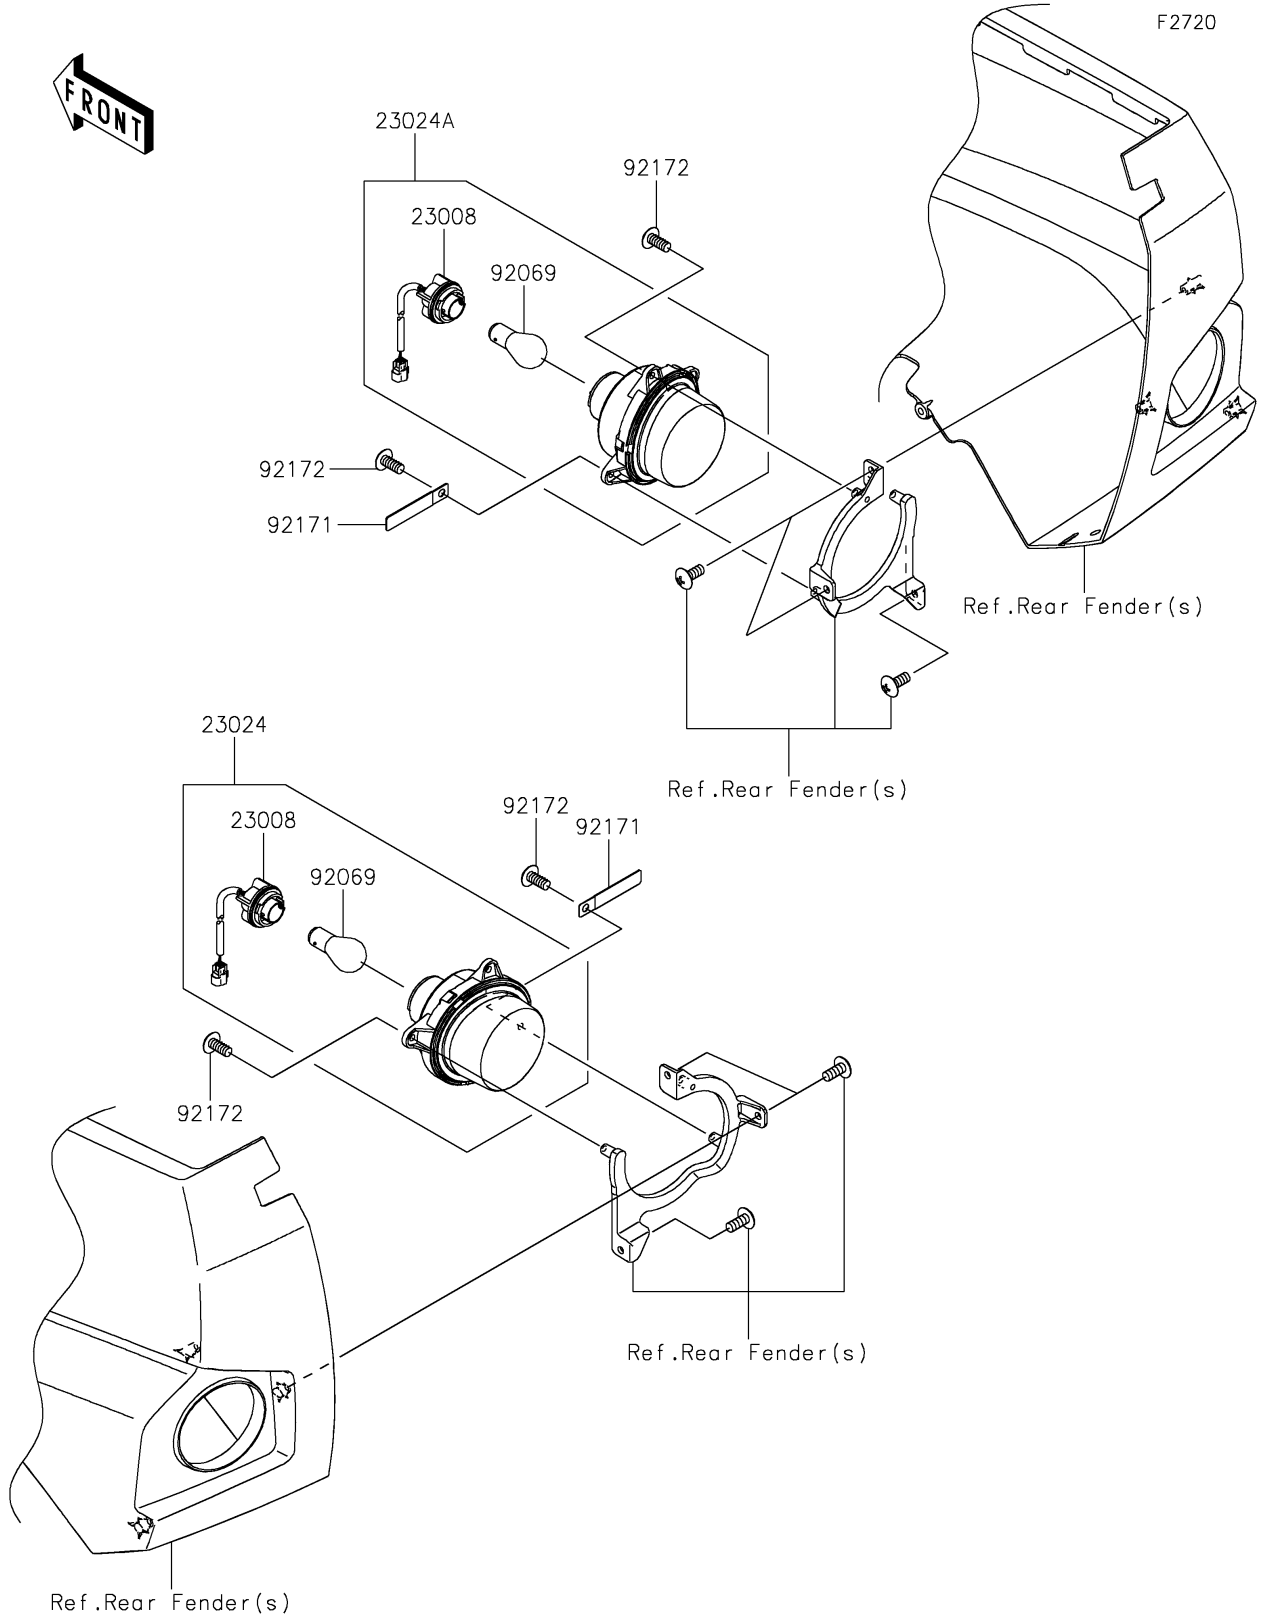

2023 Teryx S PARTS DIAGRAM

Taillight(s)

2023 Teryx S PARTS LIST

Taillight(s)

ITEM NAME	PART NUMBER	QUANTITY
SOCKET-ASSY (Ref # 23008)	23008-0149	2
LAMP-ASSY-TAIL,LH (Ref # 23024)	23024-0003	1
LAMP-ASSY-TAIL,RH (Ref # 23024A)	23024-0004	1
BULB,12V 21/5W (Ref # 92069)	92069-0072	2
CLAMP,L=60 (Ref # 92171)	92171-0652	2
SCREW,5X12 (Ref # 92172)	92172-3714	6