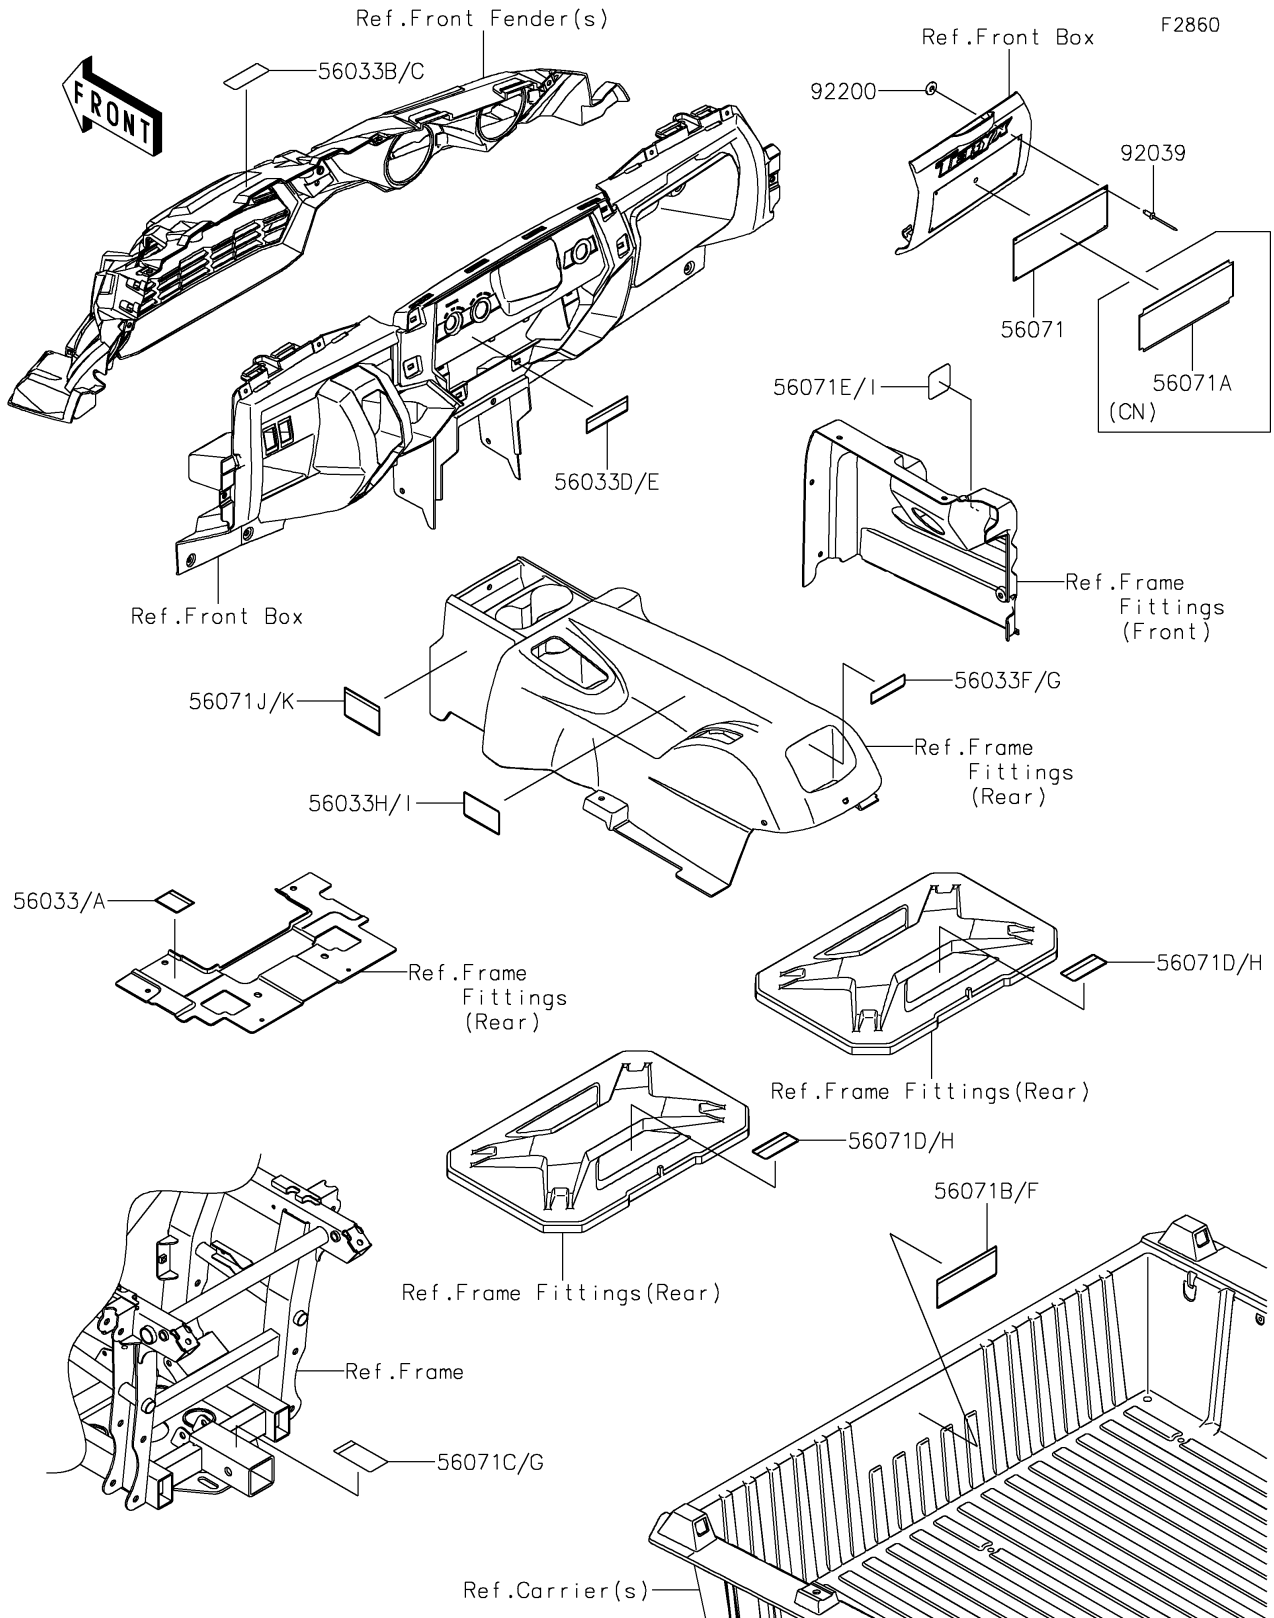

2022 TERYX® S LE PARTS DIAGRAM

Labels

2022 TERYX® S LE PARTS LIST

Labels

ITEM NAME	PART NUMBER	QUANTITY
LABEL-MANUAL,OIL MAINTENANCE (Ref # 56033)	56033-0372	1
LABEL-MANUAL,OIL MAINTENANCE (Ref # 56033A)	56033-0373	1
LABEL-MANUAL,AIR CLEANER (Ref # 56033B)	56033-0724	1
LABEL-MANUAL,AIR CLEANER (Ref # 56033C)	56033-0731	1
LABEL-MANUAL,SHIFT NOTICE (Ref # 56033D)	56033-0822	1
LABEL-MANUAL,SHIFT NOTICE (Ref # 56033E)	56033-0826	1
LABEL-MANUAL,STORAGE (Ref # 56033F)	56033-0925	1
LABEL-MANUAL,STORAGE (Ref # 56033G)	56033-0930	1
LABEL-MANUAL,DRIVE BELT (Ref # 56033H)	56033-0996	1
LABEL-MANUAL,DRIVE BELT (Ref # 56033I)	56033-1000	1
LABEL-WARNING (Ref # 56071)	56071-0502	1
LABEL-WARNING,GENERAL (Ref # 56071A)	56071-0503	1
LABEL-WARNING,CARGO (Ref # 56071B)	56071-0585	1
LABEL-WARNING,TRAILER HITCH (Ref # 56071C)	56071-0586	1
LABEL-WARNING,NO PASSENGERS (Ref # 56071D)	56071-0587	2
LABEL-WARNING,GASOLINE (Ref # 56071E)	56071-0588	1
LABEL-WARNING,CARGO (Ref # 56071F)	56071-0590	1
LABEL-WARNING,TRAILER HITCH (Ref # 56071G)	56071-0591	1
LABEL-WARNING,NO PASSENGERS (Ref # 56071H)	56071-0592	2
LABEL-WARNING,GASOLINE(FRENCH) (Ref # 56071I)	56071-0593	1
LABEL-WARNING,TIRE (Ref # 56071J)	56071-1039	1
LABEL-WARNING,TIRE (Ref # 56071K)	56071-1040	1
RIVET,3.2X8 (Ref # 92039)	92039-3763	4
WASHER,3.5X8X1 (Ref # 92200)	92200-1251	4