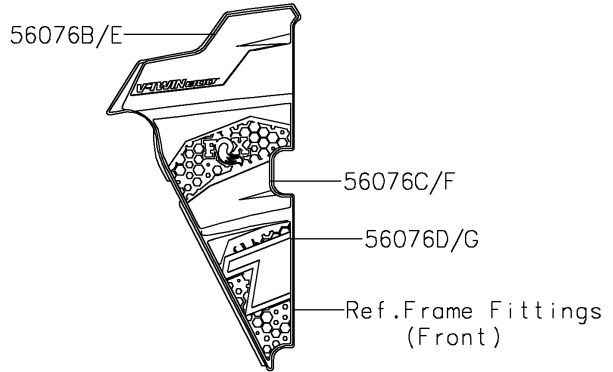

2023 TERYX® S LE PARTS DIAGRAM

Decals(Green)(JNFNN/JNFNL)

F2861

2023 TERYX® S LE PARTS LIST

Decals(Green)(JNFNN/JNFNL)

ITEM NAME	PART NUMBER	QUANTITY
MARK,KAWASAKI (Ref # 56052)	56052-0928	1
MARK,FR FENDER,TERYXS (Ref # 56054)	56054-2906	2
PATTERN,FR FENDER,LH (Ref # 56076)	56076-2185	1
PATTERN,FR FENDER,RH (Ref # 56076A)	56076-2186	1
PATTERN,SIDE GUARD,LH,UPP (Ref # 56076B)	56076-2187	1
PATTERN,SIDE GUARD,LH,CNT (Ref # 56076C)	56076-2188	1
PATTERN,SIDE GUARD,LH,LWR (Ref # 56076D)	56076-2189	1
PATTERN,SIDE GUARD,RH,UPP (Ref # 56076E)	56076-2190	1
PATTERN,SIDE GUARD,RH,CNT (Ref # 56076F)	56076-2191	1
PATTERN,SIDE GUARD,RH,LWR (Ref # 56076G)	56076-2192	1
PATTERN,FR DOOR COVER,LH,CNT (Ref # 56076H)	56076-2194	1
PATTERN,FR DOOR COVER,LH,LWR (Ref # 56076I)	56076-2195	1
PATTERN,FR DOOR COVER,RH,CNT (Ref # 56076J)	56076-2197	1
PATTERN,FR DOOR COVER,RH,LWR (Ref # 56076K)	56076-2198	1
PATTERN,RR FENDER,LH,FR (Ref # 56076L)	56076-2249	1
PATTERN,RR FENDER,RH,FR (Ref # 56076M)	56076-2250	1
PATTERN,RR FENDER,LH,RR (Ref # 56076N)	56076-2251	1
PATTERN,RR FENDER,RH,RR (Ref # 56076O)	56076-2252	1