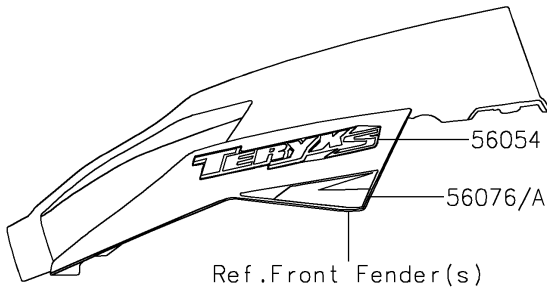

2023 TERYX® S LE PARTS DIAGRAM

Decals(Green)(JNFNN/JNFNL)

F2861

2023 TERYX® S LE PARTS LIST

Decals(Green)(JNFNN/JNFNL)

ITEM NAME	PART NUMBER	QUANTITY
MARK,KAWASAKI (Ref # 56052)	56052-0928	1
MARK,FR FENDER,TERYXS (Ref # 56054)	56054-2906	2
PATTERN,FR FENDER,LH (Ref # 56076)	56076-2185	1
PATTERN,FR FENDER,RH (Ref # 56076A)	56076-2186	1
PATTERN,SIDE GUARD,LH,UPP (Ref # 56076B)	56076-2187	1
PATTERN,SIDE GUARD,LH,CNT (Ref # 56076C)	56076-2188	1
PATTERN,SIDE GUARD,LH,LWR (Ref # 56076D)	56076-2189	1
PATTERN,SIDE GUARD,RH,UPP (Ref # 56076E)	56076-2190	1
PATTERN,SIDE GUARD,RH,CNT (Ref # 56076F)	56076-2191	1
PATTERN,SIDE GUARD,RH,LWR (Ref # 56076G)	56076-2192	1
PATTERN,FR DOOR COVER,LH,CNT (Ref # 56076H)	56076-2194	1
PATTERN,FR DOOR COVER,LH,LWR (Ref # 56076I)	56076-2195	1
PATTERN,FR DOOR COVER,RH,CNT (Ref # 56076J)	56076-2197	1
PATTERN,FR DOOR COVER,RH,LWR (Ref # 56076K)	56076-2198	1
PATTERN,RR FENDER,LH,FR (Ref # 56076L)	56076-2249	1
PATTERN,RR FENDER,RH,FR (Ref # 56076M)	56076-2250	1
PATTERN,RR FENDER,LH,RR (Ref # 56076N)	56076-2251	1
PATTERN,RR FENDER,RH,RR (Ref # 56076O)	56076-2252	1