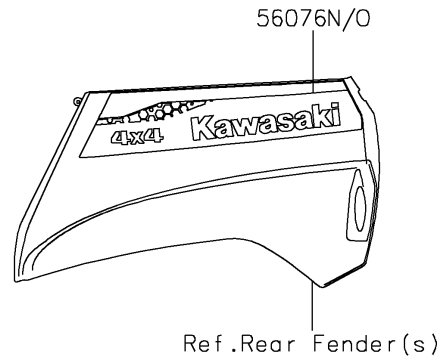

2023 TERYX® S LE PARTS DIAGRAM

Decals(Green)(JNFNN/JNFNL)

F2861

2023 TERYX® S LE PARTS LIST

Decals(Green)(JNFNN/JNFNL)

ITEM NAME	PART NUMBER	QUANTITY
MARK,KAWASAKI (Ref # 56052)	56052-0928	1
MARK,FR FENDER,TERYXS (Ref # 56054)	56054-2906	2
PATTERN,FR FENDER,LH (Ref # 56076)	56076-2185	1
PATTERN,FR FENDER,RH (Ref # 56076A)	56076-2186	1
PATTERN,SIDE GUARD,LH,UPP (Ref # 56076B)	56076-2187	1
PATTERN,SIDE GUARD,LH,CNT (Ref # 56076C)	56076-2188	1
PATTERN,SIDE GUARD,LH,LWR (Ref # 56076D)	56076-2189	1
PATTERN,SIDE GUARD,RH,UPP (Ref # 56076E)	56076-2190	1
PATTERN,SIDE GUARD,RH,CNT (Ref # 56076F)	56076-2191	1
PATTERN,SIDE GUARD,RH,LWR (Ref # 56076G)	56076-2192	1
PATTERN,FR DOOR COVER,LH,CNT (Ref # 56076H)	56076-2194	1
PATTERN,FR DOOR COVER,LH,LWR (Ref # 56076I)	56076-2195	1
PATTERN,FR DOOR COVER,RH,CNT (Ref # 56076J)	56076-2197	1
PATTERN,FR DOOR COVER,RH,LWR (Ref # 56076K)	56076-2198	1
PATTERN,RR FENDER,LH,FR (Ref # 56076L)	56076-2249	1
PATTERN,RR FENDER,RH,FR (Ref # 56076M)	56076-2250	1
PATTERN,RR FENDER,LH,RR (Ref # 56076N)	56076-2251	1
PATTERN,RR FENDER,RH,RR (Ref # 56076O)	56076-2252	1