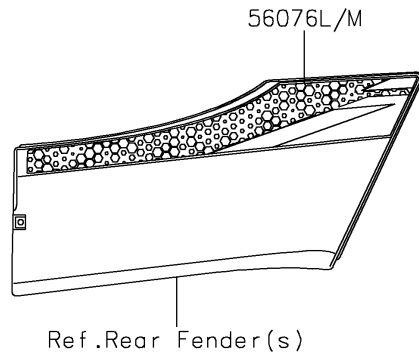

2023 TERYX® S LE PARTS DIAGRAM

Decals(Green)(JNFNN/JNFNL)

F2861

2023 TERYX® S LE PARTS LIST

Decals(Green)(JNFNN/JNFNL)

ITEM NAME	PART NUMBER	QUANTITY
MARK,KAWASAKI (Ref # 56052)	56052-0928	1
MARK,FR FENDER,TERYXS (Ref # 56054)	56054-2906	2
PATTERN,FR FENDER,LH (Ref # 56076)	56076-2185	1
PATTERN,FR FENDER,RH (Ref # 56076A)	56076-2186	1
PATTERN,SIDE GUARD,LH,UPP (Ref # 56076B)	56076-2187	1
PATTERN,SIDE GUARD,LH,CNT (Ref # 56076C)	56076-2188	1
PATTERN,SIDE GUARD,LH,LWR (Ref # 56076D)	56076-2189	1
PATTERN,SIDE GUARD,RH,UPP (Ref # 56076E)	56076-2190	1
PATTERN,SIDE GUARD,RH,CNT (Ref # 56076F)	56076-2191	1
PATTERN,SIDE GUARD,RH,LWR (Ref # 56076G)	56076-2192	1
PATTERN,FR DOOR COVER,LH,CNT (Ref # 56076H)	56076-2194	1
PATTERN,FR DOOR COVER,LH,LWR (Ref # 56076I)	56076-2195	1
PATTERN,FR DOOR COVER,RH,CNT (Ref # 56076J)	56076-2197	1
PATTERN,FR DOOR COVER,RH,LWR (Ref # 56076K)	56076-2198	1
PATTERN,RR FENDER,LH,FR (Ref # 56076L)	56076-2249	1
PATTERN,RR FENDER,RH,FR (Ref # 56076M)	56076-2250	1
PATTERN,RR FENDER,LH,RR (Ref # 56076N)	56076-2251	1
PATTERN,RR FENDER,RH,RR (Ref # 56076O)	56076-2252	1