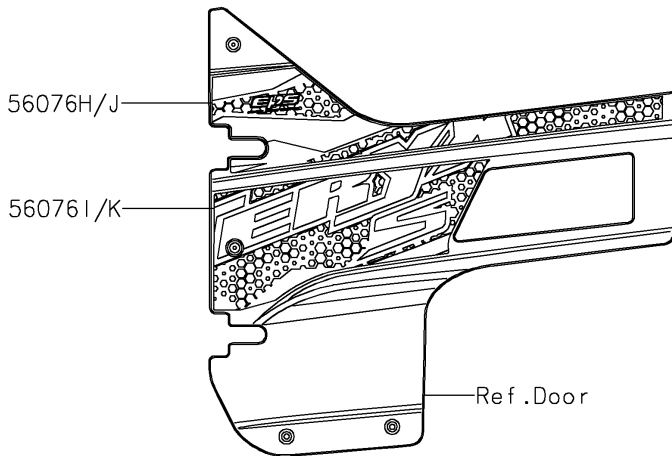

2023 TERYX® S LE PARTS DIAGRAM

Decals(Green)(JNFNN/JNFNL)

F2861

2023 TERYX® S LE PARTS LIST

Decals(Green)(JNFNN/JNFNL)

ITEM NAME	PART NUMBER	QUANTITY
MARK,KAWASAKI (Ref # 56052)	56052-0928	1
MARK,FR FENDER,TERYXS (Ref # 56054)	56054-2906	2
PATTERN,FR FENDER,LH (Ref # 56076)	56076-2185	1
PATTERN,FR FENDER,RH (Ref # 56076A)	56076-2186	1
PATTERN,SIDE GUARD,LH,UPP (Ref # 56076B)	56076-2187	1
PATTERN,SIDE GUARD,LH,CNT (Ref # 56076C)	56076-2188	1
PATTERN,SIDE GUARD,LH,LWR (Ref # 56076D)	56076-2189	1
PATTERN,SIDE GUARD,RH,UPP (Ref # 56076E)	56076-2190	1
PATTERN,SIDE GUARD,RH,CNT (Ref # 56076F)	56076-2191	1
PATTERN,SIDE GUARD,RH,LWR (Ref # 56076G)	56076-2192	1
PATTERN,FR DOOR COVER,LH,CNT (Ref # 56076H)	56076-2194	1
PATTERN,FR DOOR COVER,LH,LWR (Ref # 56076I)	56076-2195	1
PATTERN,FR DOOR COVER,RH,CNT (Ref # 56076J)	56076-2197	1
PATTERN,FR DOOR COVER,RH,LWR (Ref # 56076K)	56076-2198	1
PATTERN,RR FENDER,LH,FR (Ref # 56076L)	56076-2249	1
PATTERN,RR FENDER,RH,FR (Ref # 56076M)	56076-2250	1
PATTERN,RR FENDER,LH,RR (Ref # 56076N)	56076-2251	1
PATTERN,RR FENDER,RH,RR (Ref # 56076O)	56076-2252	1