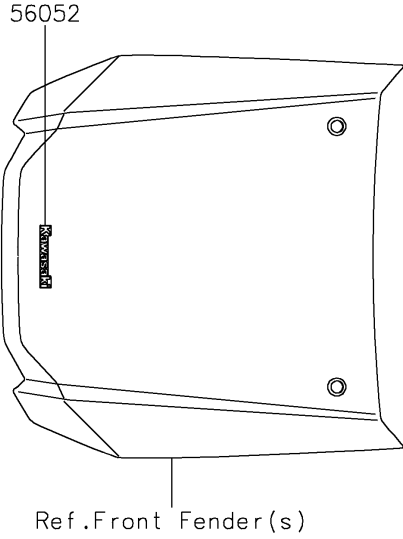

2023 TERYX® S LE PARTS DIAGRAM

Decals(Green)(JNFNN/JNFNL)

F2861

2023 TERYX® S LE PARTS LIST

Decals(Green)(JNFNN/JNFNL)

ITEM NAME	PART NUMBER	QUANTITY
MARK,KAWASAKI (Ref # 56052)	56052-0928	1
MARK,FR FENDER,TERYXS (Ref # 56054)	56054-2906	2
PATTERN,FR FENDER,LH (Ref # 56076)	56076-2185	1
PATTERN,FR FENDER,RH (Ref # 56076A)	56076-2186	1
PATTERN,SIDE GUARD,LH,UPP (Ref # 56076B)	56076-2187	1
PATTERN,SIDE GUARD,LH,CNT (Ref # 56076C)	56076-2188	1
PATTERN,SIDE GUARD,LH,LWR (Ref # 56076D)	56076-2189	1
PATTERN,SIDE GUARD,RH,UPP (Ref # 56076E)	56076-2190	1
PATTERN,SIDE GUARD,RH,CNT (Ref # 56076F)	56076-2191	1
PATTERN,SIDE GUARD,RH,LWR (Ref # 56076G)	56076-2192	1
PATTERN,FR DOOR COVER,LH,CNT (Ref # 56076H)	56076-2194	1
PATTERN,FR DOOR COVER,LH,LWR (Ref # 56076I)	56076-2195	1
PATTERN,FR DOOR COVER,RH,CNT (Ref # 56076J)	56076-2197	1
PATTERN,FR DOOR COVER,RH,LWR (Ref # 56076K)	56076-2198	1
PATTERN,RR FENDER,LH,FR (Ref # 56076L)	56076-2249	1
PATTERN,RR FENDER,RH,FR (Ref # 56076M)	56076-2250	1
PATTERN,RR FENDER,LH,RR (Ref # 56076N)	56076-2251	1
PATTERN,RR FENDER,RH,RR (Ref # 56076O)	56076-2252	1