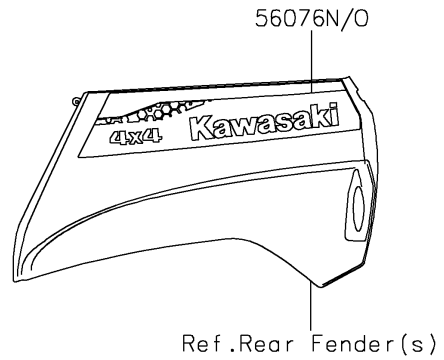

2023 TERYX® S LE PARTS DIAGRAM

Decals(Red)(JNFNN/JNFNL)

F2861A

Ref. Front Fender(s)

Ref. Front Fender(s)

Ref. Rear Fender(s)

2023 TERYX® S LE PARTS LIST

Decals(Red)(JNFNN/JNFNL)

ITEM NAME	PART NUMBER	QUANTITY
MARK,KAWASAKI (Ref # 56052)	56052-0928	1
MARK,FR FENDER,TERYXS (Ref # 56054)	56054-2906	2
PATTERN,FR FENDER,LH (Ref # 56076)	56076-2185	1
PATTERN,FR FENDER,RH (Ref # 56076A)	56076-2186	1
PATTERN,SIDE GUARD,LH,UPP (Ref # 56076B)	56076-2205	1
PATTERN,SIDE GUARD,LH,CNT (Ref # 56076C)	56076-2206	1
PATTERN,SIDE GUARD,LH,LWR (Ref # 56076D)	56076-2207	1
PATTERN,SIDE GUARD,RH,UPP (Ref # 56076E)	56076-2208	1
PATTERN,SIDE GUARD,RH,CNT (Ref # 56076F)	56076-2209	1
PATTERN,SIDE GUARD,RH,LWR (Ref # 56076G)	56076-2210	1
PATTERN,FR DOOR COVER,LH,CNT (Ref # 56076H)	56076-2212	1
PATTERN,FR DOOR COVER,LH,LWR (Ref # 56076I)	56076-2213	1
PATTERN,FR DOOR COVER,RH,CNT (Ref # 56076J)	56076-2215	1
PATTERN,FR DOOR COVER,RH,LWR (Ref # 56076K)	56076-2216	1
PATTERN,RR FENDER,LH,FR (Ref # 56076L)	56076-2253	1
PATTERN,RR FENDER,RH,FR (Ref # 56076M)	56076-2254	1
PATTERN,RR FENDER,LH,RR (Ref # 56076N)	56076-2255	1
PATTERN,RR FENDER,RH,RR (Ref # 56076O)	56076-2256	1