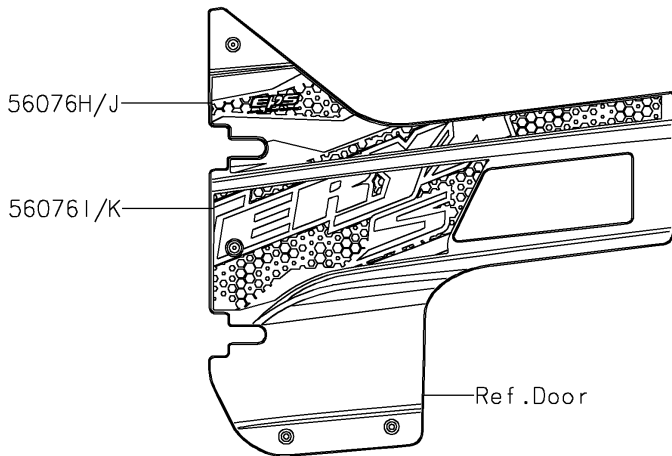

2023 TERYX® S LE PARTS DIAGRAM

Decals(Red)(JNFNN/JNFNL)

F2861A

Ref. Front Fender(s)

Ref. Front Fender(s)

Ref. Rear Fender(s)

2023 TERYX® S LE PARTS LIST

Decals(Red)(JNFNN/JNFNL)

ITEM NAME	PART NUMBER	QUANTITY
MARK,KAWASAKI (Ref # 56052)	56052-0928	1
MARK,FR FENDER,TERYXS (Ref # 56054)	56054-2906	2
PATTERN,FR FENDER,LH (Ref # 56076)	56076-2185	1
PATTERN,FR FENDER,RH (Ref # 56076A)	56076-2186	1
PATTERN,SIDE GUARD,LH,UPP (Ref # 56076B)	56076-2205	1
PATTERN,SIDE GUARD,LH,CNT (Ref # 56076C)	56076-2206	1
PATTERN,SIDE GUARD,LH,LWR (Ref # 56076D)	56076-2207	1
PATTERN,SIDE GUARD,RH,UPP (Ref # 56076E)	56076-2208	1
PATTERN,SIDE GUARD,RH,CNT (Ref # 56076F)	56076-2209	1
PATTERN,SIDE GUARD,RH,LWR (Ref # 56076G)	56076-2210	1
PATTERN,FR DOOR COVER,LH,CNT (Ref # 56076H)	56076-2212	1
PATTERN,FR DOOR COVER,LH,LWR (Ref # 56076I)	56076-2213	1
PATTERN,FR DOOR COVER,RH,CNT (Ref # 56076J)	56076-2215	1
PATTERN,FR DOOR COVER,RH,LWR (Ref # 56076K)	56076-2216	1
PATTERN,RR FENDER,LH,FR (Ref # 56076L)	56076-2253	1
PATTERN,RR FENDER,RH,FR (Ref # 56076M)	56076-2254	1
PATTERN,RR FENDER,LH,RR (Ref # 56076N)	56076-2255	1
PATTERN,RR FENDER,RH,RR (Ref # 56076O)	56076-2256	1