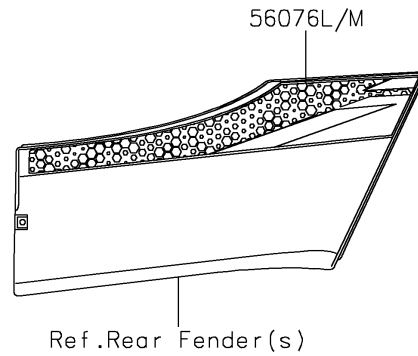

2023 TERYX® S LE PARTS DIAGRAM

Decals(Red)(JNFNN/JNFNL)

F2861A

Ref. Front Fender(s)

Ref. Front Fender(s)

Ref. Rear Fender(s)

2023 TERYX® S LE PARTS LIST

Decals(Red)(JNFNN/JNFNL)

ITEM NAME	PART NUMBER	QUANTITY
MARK,KAWASAKI (Ref # 56052)	56052-0928	1
MARK,FR FENDER,TERYXS (Ref # 56054)	56054-2906	2
PATTERN,FR FENDER,LH (Ref # 56076)	56076-2185	1
PATTERN,FR FENDER,RH (Ref # 56076A)	56076-2186	1
PATTERN,SIDE GUARD,LH,UPP (Ref # 56076B)	56076-2205	1
PATTERN,SIDE GUARD,LH,CNT (Ref # 56076C)	56076-2206	1
PATTERN,SIDE GUARD,LH,LWR (Ref # 56076D)	56076-2207	1
PATTERN,SIDE GUARD,RH,UPP (Ref # 56076E)	56076-2208	1
PATTERN,SIDE GUARD,RH,CNT (Ref # 56076F)	56076-2209	1
PATTERN,SIDE GUARD,RH,LWR (Ref # 56076G)	56076-2210	1
PATTERN,FR DOOR COVER,LH,CNT (Ref # 56076H)	56076-2212	1
PATTERN,FR DOOR COVER,LH,LWR (Ref # 56076I)	56076-2213	1
PATTERN,FR DOOR COVER,RH,CNT (Ref # 56076J)	56076-2215	1
PATTERN,FR DOOR COVER,RH,LWR (Ref # 56076K)	56076-2216	1
PATTERN,RR FENDER,LH,FR (Ref # 56076L)	56076-2253	1
PATTERN,RR FENDER,RH,FR (Ref # 56076M)	56076-2254	1
PATTERN,RR FENDER,LH,RR (Ref # 56076N)	56076-2255	1
PATTERN,RR FENDER,RH,RR (Ref # 56076O)	56076-2256	1