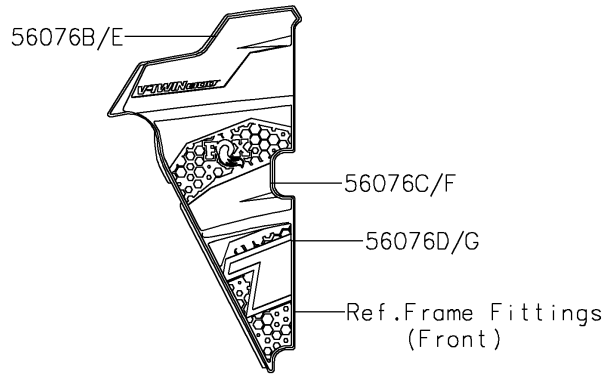

2023 TERYX® S LE PARTS DIAGRAM

Decals(Red)(JNFNN/JNFNL)

F2861A

Ref. Front Fender(s)

Ref. Front Fender(s)

Ref. Rear Fender(s)

2023 TERYX® S LE PARTS LIST

Decals(Red)(JNFNN/JNFNL)

ITEM NAME	PART NUMBER	QUANTITY
MARK,KAWASAKI (Ref # 56052)	56052-0928	1
MARK,FR FENDER,TERYXS (Ref # 56054)	56054-2906	2
PATTERN,FR FENDER,LH (Ref # 56076)	56076-2185	1
PATTERN,FR FENDER,RH (Ref # 56076A)	56076-2186	1
PATTERN,SIDE GUARD,LH,UPP (Ref # 56076B)	56076-2205	1
PATTERN,SIDE GUARD,LH,CNT (Ref # 56076C)	56076-2206	1
PATTERN,SIDE GUARD,LH,LWR (Ref # 56076D)	56076-2207	1
PATTERN,SIDE GUARD,RH,UPP (Ref # 56076E)	56076-2208	1
PATTERN,SIDE GUARD,RH,CNT (Ref # 56076F)	56076-2209	1
PATTERN,SIDE GUARD,RH,LWR (Ref # 56076G)	56076-2210	1
PATTERN,FR DOOR COVER,LH,CNT (Ref # 56076H)	56076-2212	1
PATTERN,FR DOOR COVER,LH,LWR (Ref # 56076I)	56076-2213	1
PATTERN,FR DOOR COVER,RH,CNT (Ref # 56076J)	56076-2215	1
PATTERN,FR DOOR COVER,RH,LWR (Ref # 56076K)	56076-2216	1
PATTERN,RR FENDER,LH,FR (Ref # 56076L)	56076-2253	1
PATTERN,RR FENDER,RH,FR (Ref # 56076M)	56076-2254	1
PATTERN,RR FENDER,LH,RR (Ref # 56076N)	56076-2255	1
PATTERN,RR FENDER,RH,RR (Ref # 56076O)	56076-2256	1