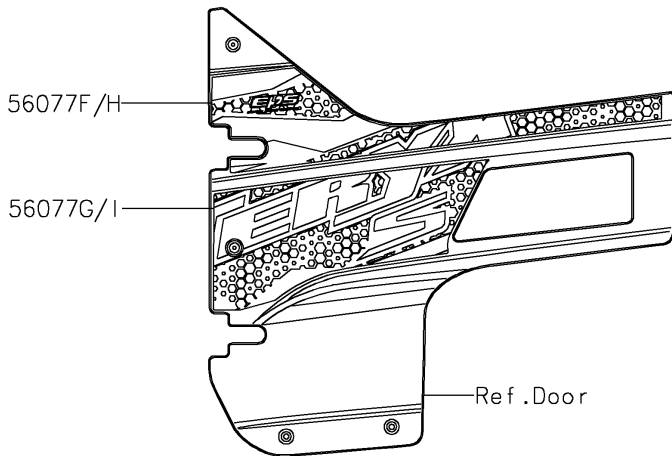

2025 TERYX® S LE PARTS DIAGRAM

Decals(Gray)(JRFNN/JRFNL)

F2861D

Ref. Front Fender(s)

Ref. Front Fender(s)

Ref. Rear Fender(s)

Ref. Door

Ref. Rear Fender(s)