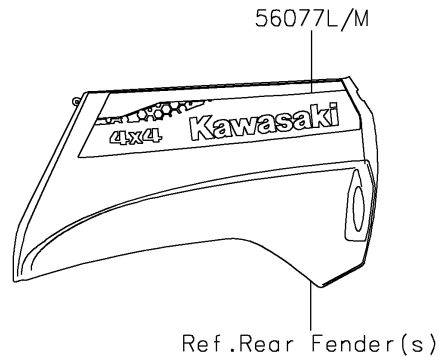

2025 TERYX® S LE PARTS DIAGRAM

Decals(Gray)(JRFNN/JRFNL)

F2861D

Ref. Front Fender(s)

Ref. Front Fender(s)

Ref. Rear Fender(s)

Ref. Door

Ref. Rear Fender(s)