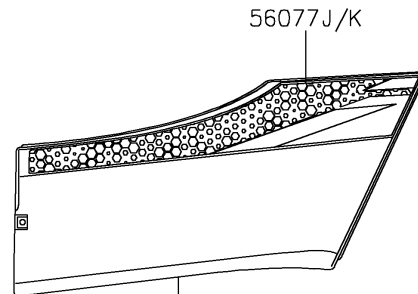

2025 TERYX® S LE PARTS DIAGRAM

Decals(Gray)(JRFNN/JRFNL)

F2861D

Ref. Front Fender(s)

Ref. Front Fender(s)

Ref. Rear Fender(s)

Ref. Door

Ref. Rear Fender(s)