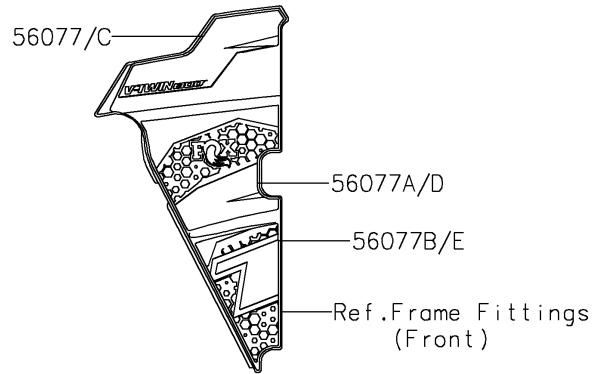

2025 TERYX® S LE PARTS DIAGRAM

Decals(Gray)(JRFNN/JRFNL)

F2861D

Ref. Front Fender(s)

Ref. Front Fender(s)

Ref. Rear Fender(s)

Ref. Door

Ref. Rear Fender(s)

2025 TERYX® S LE PARTS LIST

Decals(Gray)(JRFNN/JRFNL)

ITEM NAME	PART NUMBER	QUANTITY
MARK,KAWASAKI (Ref # 56052)	56052-0928	1
MARK,FR FENDER,TERYXS (Ref # 56054)	56054-3950	2
PATTERN,FR FENDER,LH (Ref # 56076)	56076-2185	1
PATTERN,FR FENDER,RH (Ref # 56076A)	56076-2186	1
PATTERN,SIDE GUARD,LH,UPP (Ref # 56077)	56077-0244	1
PATTERN,SIDE GUARD,LH,CNT (Ref # 56077A)	56077-0245	1
PATTERN,SIDE GUARD,LH,LWR (Ref # 56077B)	56077-0246	1
PATTERN,SIDE GUARD,RH,UPP (Ref # 56077C)	56077-0247	1
PATTERN,SIDE GUARD,RH,CNT (Ref # 56077D)	56077-0248	1
PATTERN,SIDE GUARD,RH,LWR (Ref # 56077E)	56077-0249	1
PATTERN,FR DOOR COVER,LH,UPP (Ref # 56077F)	56077-0250	1
PATTERN,FR DOOR COVER,LH,LWR (Ref # 56077G)	56077-0251	1
PATTERN,FR DOOR COVER,RH,UPP (Ref # 56077H)	56077-0252	1
PATTERN,FR DOOR COVER,RH,LWR (Ref # 56077I)	56077-0253	1
PATTERN,RR FENDER,FR,LH (Ref # 56077J)	56077-0254	1
PATTERN,RR FENDER,FR,RH (Ref # 56077K)	56077-0255	1
PATTERN,RR FENDER,RR,LH (Ref # 56077L)	56077-0256	1
PATTERN,RR FENDER,RR,RH (Ref # 56077M)	56077-0257	1