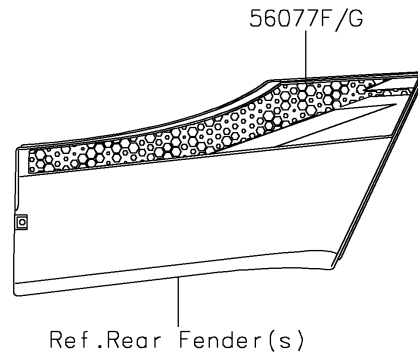

2025 TERYX® S LE PARTS DIAGRAM

Decals(Blue)(JSFNN/JSFNL)

F2861G

Ref. Front Fender(s)

Ref. Front Fender(s)

Ref. Rear Fender(s)

Ref. Rear Fender(s)

2025 TERYX® S LE PARTS LIST

Decals(Blue)(JSFNN/JSFNL)

ITEM NAME	PART NUMBER	QUANTITY
MARK,KAWASAKI (Ref # 56052)	56052-0928	1
MARK,FR FENDER,TERYXS (Ref # 56054)	56054-3951	2
PATTERN,SIDE GUARD,LH,UPP (Ref # 56077)	56077-0258	1
PATTERN,SIDE GUARD,LH,LWR (Ref # 56077A)	56077-0260	1
PATTERN,SIDE GUARD,RH,UPP (Ref # 56077B)	56077-0261	1
PATTERN,SIDE GUARD,RH,LWR (Ref # 56077C)	56077-0263	1
PATTERN,FR DOOR COVER,LH,LWR (Ref # 56077D)	56077-0265	1
PATTERN,FR DOOR COVER,RH,LWR (Ref # 56077E)	56077-0267	1
PATTERN,RR FENDER,FR,LH (Ref # 56077F)	56077-0268	1
PATTERN,RR FENDER,FR,RH (Ref # 56077G)	56077-0269	1
PATTERN,FR FENDER,LH (Ref # 56077H)	56077-0526	1
PATTERN,FR FENDER,RH (Ref # 56077I)	56077-0527	1
PATTERN,FR DOOR COVER,LH,UPP (Ref # 56077J)	56077-1428	1
PATTERN,FR DOOR COVER,RH,UPP (Ref # 56077K)	56077-1429	1
PATTERN,RR FENDER,RR,LH (Ref # 56077L)	56077-1430	1
PATTERN,RR FENDER,RR,RH (Ref # 56077M)	56077-1431	1
PATTERN,SIDE GUARD,LH,CNT (Ref # 56077N)	56077-2640	1
PATTERN,SIDE GUARD,RH,CNT (Ref # 56077O)	56077-2641	1