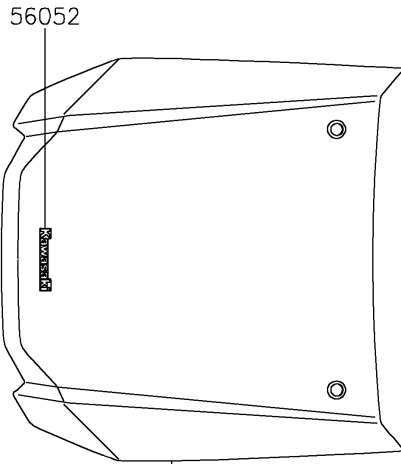

2025 TERYX® S LE PARTS DIAGRAM

Decals(Blue)(JSFNN/JSFNL)

F2861G

Ref. Front Fender(s)

Ref. Front Fender(s)

Ref. Rear Fender(s)

Ref. Rear Fender(s)

2025 TERYX® S LE PARTS LIST

Decals(Blue)(JSFNN/JSFNL)

ITEM NAME	PART NUMBER	QUANTITY
MARK,KAWASAKI (Ref # 56052)	56052-0928	1
MARK,FR FENDER,TERYXS (Ref # 56054)	56054-3951	2
PATTERN,SIDE GUARD,LH,UPP (Ref # 56077)	56077-0258	1
PATTERN,SIDE GUARD,LH,LWR (Ref # 56077A)	56077-0260	1
PATTERN,SIDE GUARD,RH,UPP (Ref # 56077B)	56077-0261	1
PATTERN,SIDE GUARD,RH,LWR (Ref # 56077C)	56077-0263	1
PATTERN,FR DOOR COVER,LH,LWR (Ref # 56077D)	56077-0265	1
PATTERN,FR DOOR COVER,RH,LWR (Ref # 56077E)	56077-0267	1
PATTERN,RR FENDER,FR,LH (Ref # 56077F)	56077-0268	1
PATTERN,RR FENDER,FR,RH (Ref # 56077G)	56077-0269	1
PATTERN,FR FENDER,LH (Ref # 56077H)	56077-0526	1
PATTERN,FR FENDER,RH (Ref # 56077I)	56077-0527	1
PATTERN,FR DOOR COVER,LH,UPP (Ref # 56077J)	56077-1428	1
PATTERN,FR DOOR COVER,RH,UPP (Ref # 56077K)	56077-1429	1
PATTERN,RR FENDER,RR,LH (Ref # 56077L)	56077-1430	1
PATTERN,RR FENDER,RR,RH (Ref # 56077M)	56077-1431	1
PATTERN,SIDE GUARD,LH,CNT (Ref # 56077N)	56077-2640	1
PATTERN,SIDE GUARD,RH,CNT (Ref # 56077O)	56077-2641	1