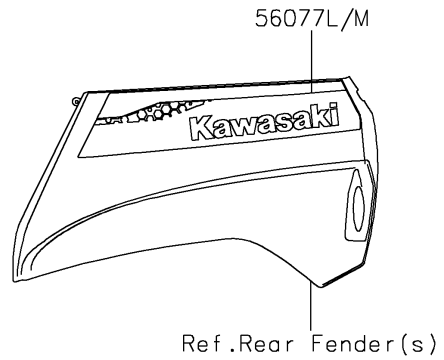

2025 TERYX® S LE PARTS DIAGRAM

Decals(Blue)(JSFNN/JSFNL)

F2861G

Ref. Front Fender(s)

Ref. Front Fender(s)

Ref. Rear Fender(s)

Ref. Rear Fender(s)

2025 TERYX® S LE PARTS LIST