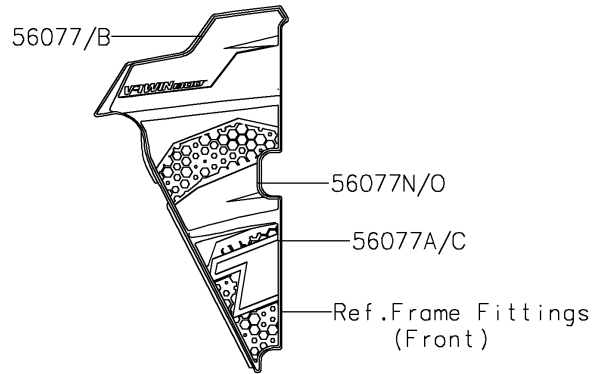

2025 TERYX® S LE PARTS DIAGRAM

Decals(Blue)(JSFNN/JSFNL)

F2861G

Ref. Front Fender(s)

Ref. Front Fender(s)

Ref. Rear Fender(s)

Ref. Rear Fender(s)

2025 TERYX® S LE PARTS LIST

Decals(Blue)(JSFNN/JSFNL)

ITEM NAME	PART NUMBER	QUANTITY
MARK,KAWASAKI (Ref # 56052)	56052-0928	1
MARK,FR FENDER,TERYXS (Ref # 56054)	56054-3951	2
PATTERN,SIDE GUARD,LH,UPP (Ref # 56077)	56077-0258	1
PATTERN,SIDE GUARD,LH,LWR (Ref # 56077A)	56077-0260	1
PATTERN,SIDE GUARD,RH,UPP (Ref # 56077B)	56077-0261	1
PATTERN,SIDE GUARD,RH,LWR (Ref # 56077C)	56077-0263	1
PATTERN,FR DOOR COVER,LH,LWR (Ref # 56077D)	56077-0265	1
PATTERN,FR DOOR COVER,RH,LWR (Ref # 56077E)	56077-0267	1
PATTERN,RR FENDER,FR,LH (Ref # 56077F)	56077-0268	1
PATTERN,RR FENDER,FR,RH (Ref # 56077G)	56077-0269	1
PATTERN,FR FENDER,LH (Ref # 56077H)	56077-0526	1
PATTERN,FR FENDER,RH (Ref # 56077I)	56077-0527	1
PATTERN,FR DOOR COVER,LH,UPP (Ref # 56077J)	56077-1428	1
PATTERN,FR DOOR COVER,RH,UPP (Ref # 56077K)	56077-1429	1
PATTERN,RR FENDER,RR,LH (Ref # 56077L)	56077-1430	1
PATTERN,RR FENDER,RR,RH (Ref # 56077M)	56077-1431	1
PATTERN,SIDE GUARD,LH,CNT (Ref # 56077N)	56077-2640	1
PATTERN,SIDE GUARD,RH,CNT (Ref # 56077O)	56077-2641	1