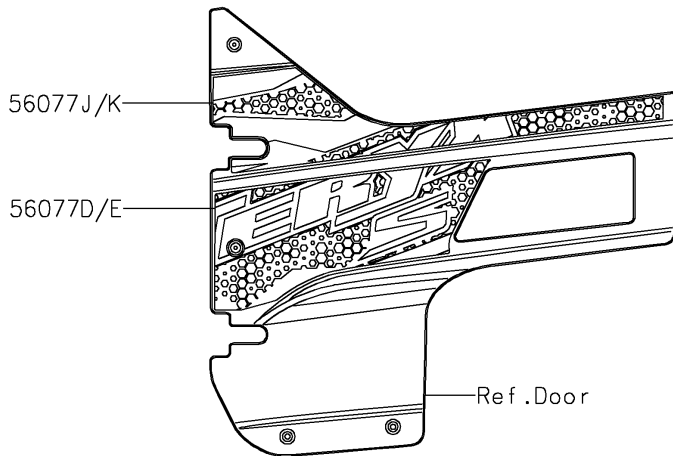

2025 TERYX® S LE PARTS DIAGRAM

Decals(Blue)(JSFNN/JSFNL)

F2861G

Ref. Front Fender(s)

Ref. Front Fender(s)

Ref. Rear Fender(s)

Ref. Rear Fender(s)

2025 TERYX® S LE PARTS LIST