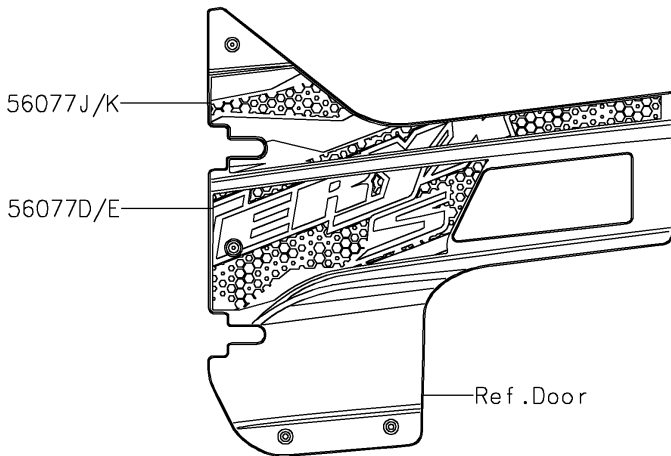

# 2025 Teryx S PARTS DIAGRAM

Decals(Blue)(JSFNN/JSFNL)

F2861G