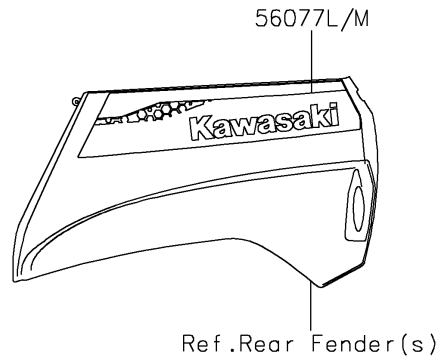

# 2025 Teryx S PARTS DIAGRAM

Decals(Blue)(JSFNN/JSFNL)

F2861G