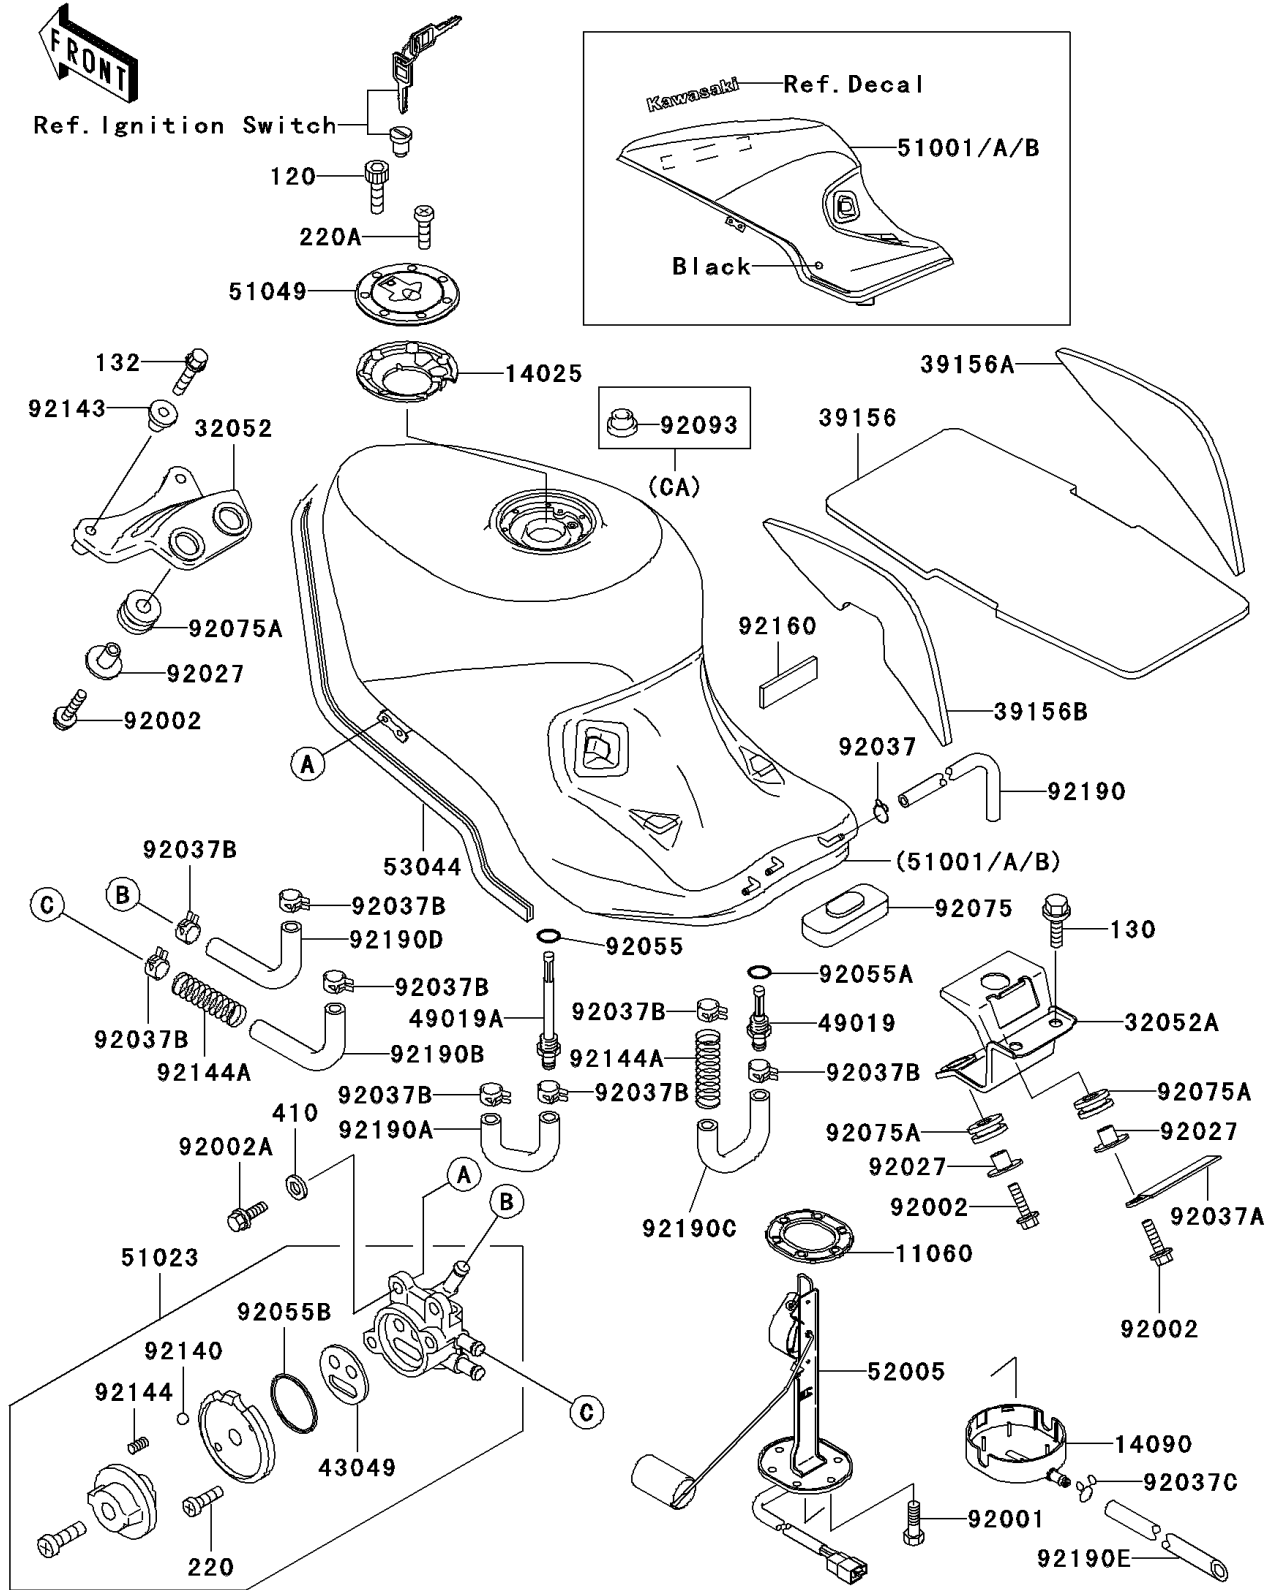

# 1994 Ninja® ZX™ -11 PARTS DIAGRAM

Fuel Tank(ZX1100-D2)

F2410A

# 1994 Ninja® ZX™ -11 PARTS LIST

Fuel Tank(ZX1100-D2)

ITEM NAME	PART NUMBER	QUANTITY
GASKET,FUEL GAUGE (Ref # 11060)	11060-1337	1
COVER,TANK CAP (Ref # 14025)	14025-1913	1
COVER,FUEL GAUGE (Ref # 14090)	14090-1310	1
BRACKET-TANK,FR (Ref # 32052)	32052-1370	1
BRACKET-TANK,RR (Ref # 32052A)	32052-1371	1
PAD,FUEL TANK,CNT (Ref # 39156)	39156-1334	1
PAD,FUEL TANK,RH (Ref # 39156A)	39156-1335	1
PAD,FUEL TANK,LH (Ref # 39156B)	39156-1336	1
PACKING,TAP VALVE (Ref # 43049)	43049-1066	1
FILTER-FUEL (Ref # 49019)	49019-1070	1
FILTER-FUEL,"ON" (Ref # 49019A)	49019-1076	1
TAP-ASSY,FUEL (Ref # 51023)	51023-1195	1
CAP-TANK,FUEL (Ref # 51049)	51049-1091	1
GAUGE,FUEL (Ref # 52005)	52005-1106	1
TRIM,L=1930 (Ref # 53044)	53044-1268	1
BOLT,FUEL GAUGE (Ref # 92001)	92001-1069	6
BOLT,6X20 (Ref # 92002)	92002-1237	4
BOLT,6X14 (Ref # 92002A)	92002-1700	2
COLLAR,L=13.1 (Ref # 92027)	92027-251	4
BOLT-SOCKET (Ref # 120)	120S0512	7
BOLT-FLANGED,8X20 (Ref # 130)	130J0820	2
BOLT-FLANGED-SMALL (Ref # 132)	132J0635	2
SCREW-PAN-CROS (Ref # 220)	220B0308	2
SCREW-PAN-CROS (Ref # 220A)	220C0508	1
WASHER-PLAIN-SMALL,6MM,BLACK (Ref # 410)	410F0600	2
CLAMP,TUBE (Ref # 92037)	92037-010	1
CLAMP,WIRING HARNESS (Ref # 92037A)	92037-1069	1
CLAMP (Ref # 92037B)	92037-1181	8
CLAMP,TUBE (Ref # 92037C)	92037-147	1