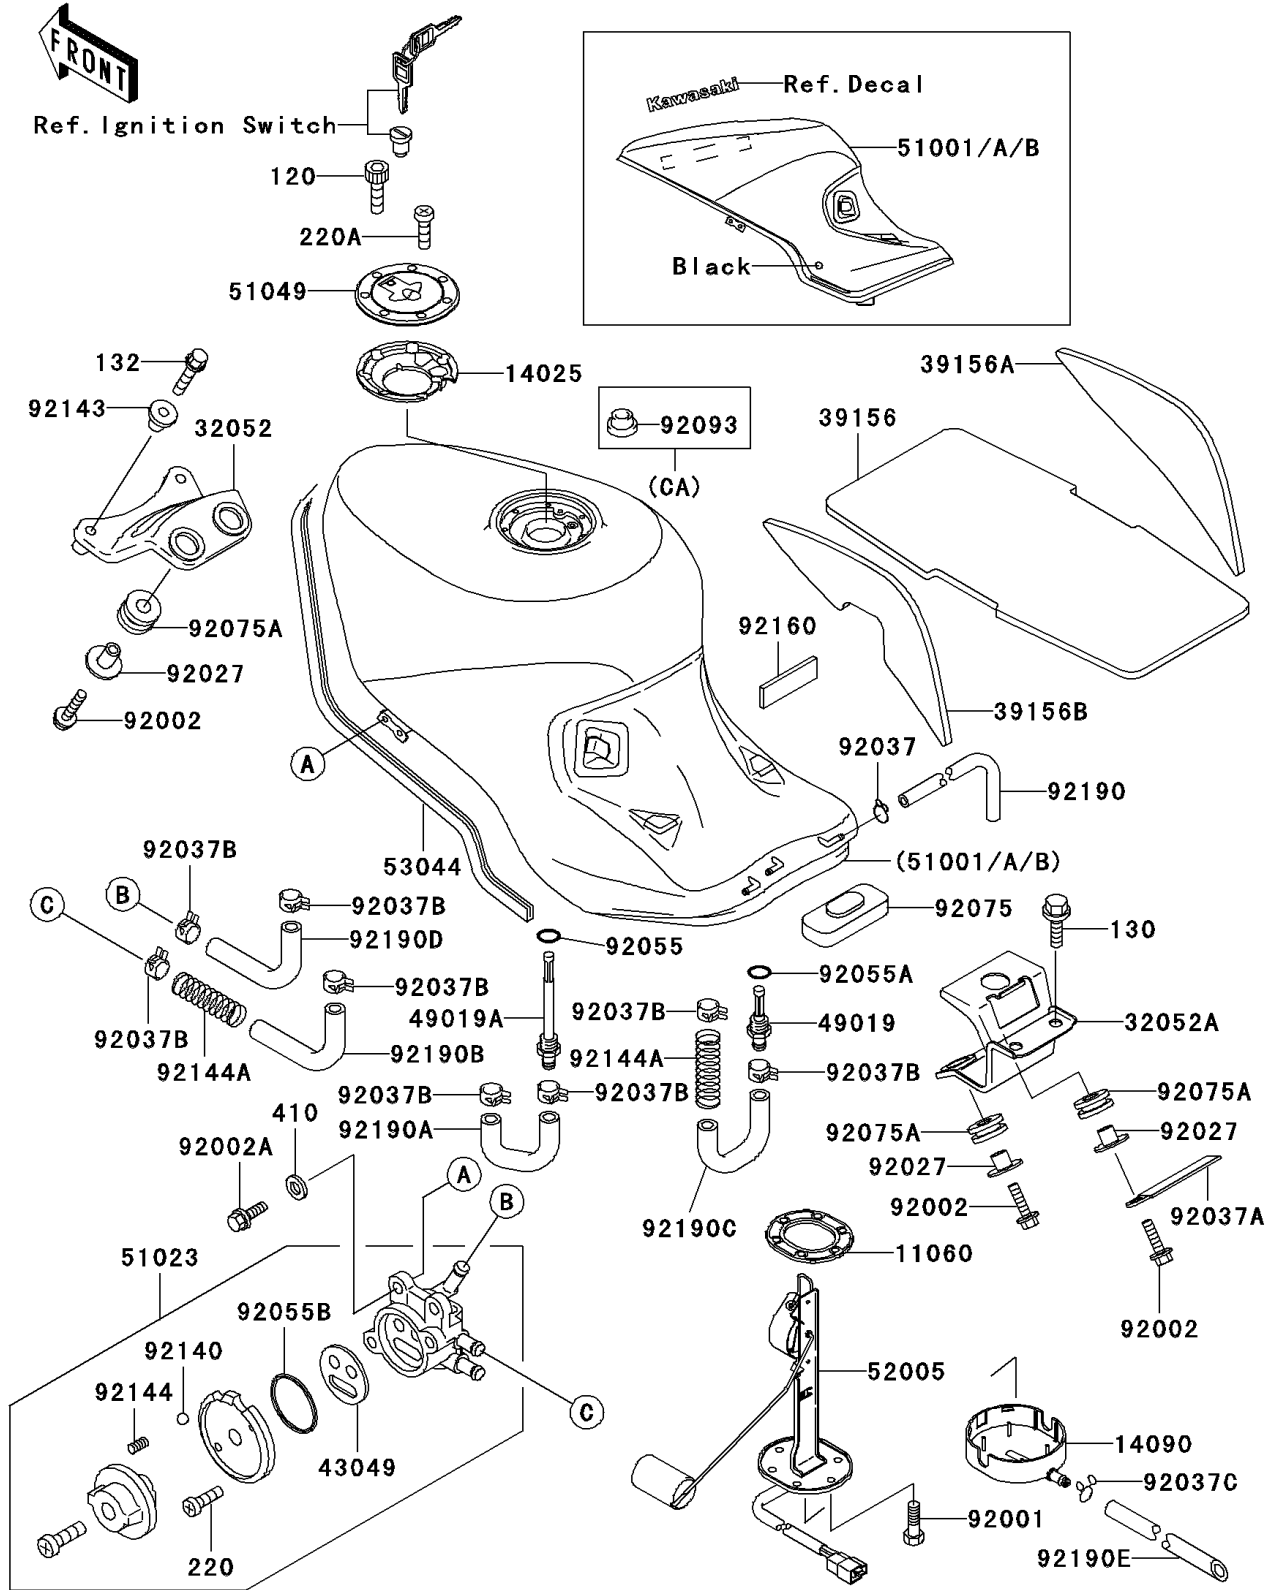

1995 Ninja® ZX™ -11 PARTS DIAGRAM

Fuel Tank(ZX1100-D3)

F2410B

1995 Ninja® ZX™ -11 PARTS LIST

Fuel Tank(ZX1100-D3)

ITEM NAME	PART NUMBER	QUANTITY
GASKET,FUEL GAUGE (Ref # 11060)	11060-1337	1
COVER,TANK CAP (Ref # 14025)	14025-1913	1
COVER,FUEL GAUGE (Ref # 14090)	14090-1310	1
BRACKET-TANK,FR (Ref # 32052)	32052-1370	1
BRACKET-TANK,RR (Ref # 32052A)	32052-1371	1
PAD,FUEL TANK,CNT (Ref # 39156)	39156-1334	1
PAD,FUEL TANK,RH (Ref # 39156A)	39156-1335	1
PAD,FUEL TANK,LH (Ref # 39156B)	39156-1336	1
PACKING,TAP VALVE (Ref # 43049)	43049-1066	1
FILTER-FUEL (Ref # 49019)	49019-1070	1
FILTER-FUEL,"ON" (Ref # 49019A)	49019-1076	1
TAP-ASSY,FUEL (Ref # 51023)	51023-1195	1
CAP-TANK,FUEL (Ref # 51049)	51049-1091	1
GAUGE,FUEL (Ref # 52005)	52005-1106	1
TRIM,L=1930 (Ref # 53044)	53044-1268	1
BOLT,FUEL GAUGE (Ref # 92001)	92001-1069	6
BOLT,6X20 (Ref # 92002)	92002-1237	4
BOLT,6X14 (Ref # 92002A)	92002-1700	2
COLLAR,L=13.1 (Ref # 92027)	92027-251	4
BOLT-SOCKET (Ref # 120)	120S0512	7
BOLT-FLANGED,8X20 (Ref # 130)	130J0820	2
BOLT-FLANGED-SMALL (Ref # 132)	132J0635	2
SCREW-PAN-CROS (Ref # 220)	220B0308	2
SCREW-PAN-CROS (Ref # 220A)	220C0508	1
WASHER-PLAIN-SMALL,6MM,BLACK (Ref # 410)	410F0600	2
CLAMP,TUBE (Ref # 92037)	92037-010	1
CLAMP,WIRING HARNESS (Ref # 92037A)	92037-1069	1
CLAMP (Ref # 92037B)	92037-1181	8
CLAMP,TUBE (Ref # 92037C)	92037-147	1