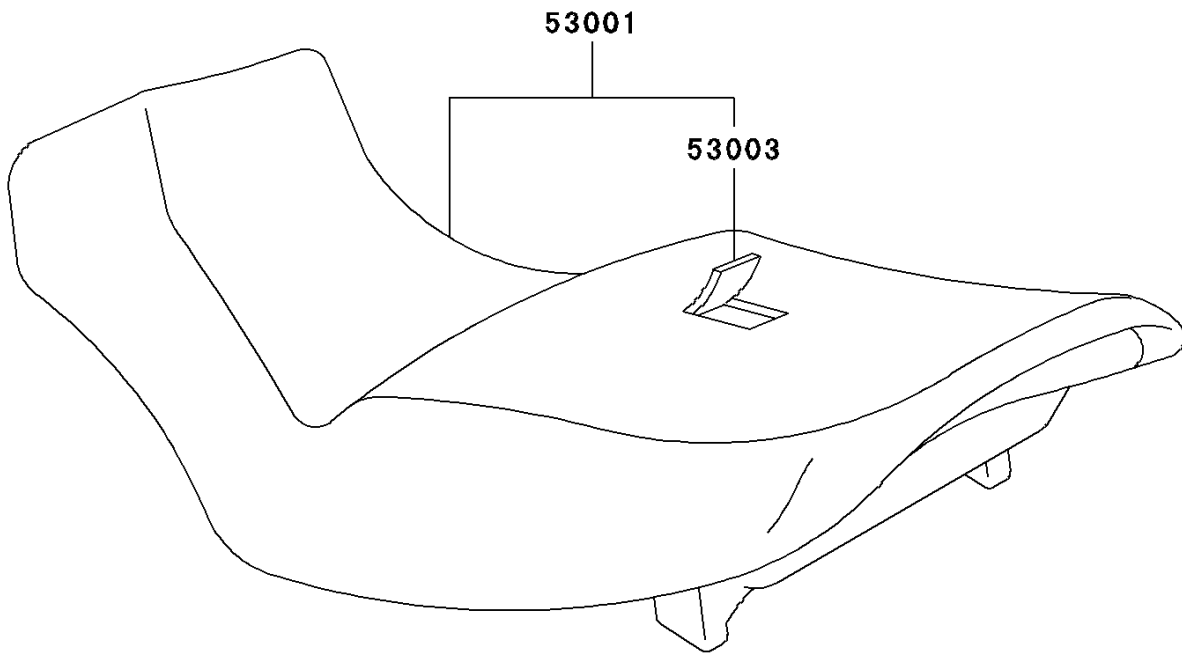

1994 Ninja® ZX™ -11 PARTS DIAGRAM

Seat

F2510

1994 Ninja® ZX™ -11 PARTS LIST

Seat

ITEM NAME	PART NUMBER	QUANTITY
SEAT-ASSY,DUAL,BLACK (Ref # 53001)	53001-1690-MA	1
LEATHER,SEAT,BLACK (Ref # 53003)	53003-1271-MA	1
SCREW,6X18,BLACK (Ref # 92009)	92009-1181	2
DAMPER (Ref # 92160)	92160-1430	1
COVER,TAIL,P.G.BLACK (Ref # 14090A)	14090-1280-RL	1
COVER,TAIL,P.G.BLACK (Ref # 14090E)	14090-1280-86	1