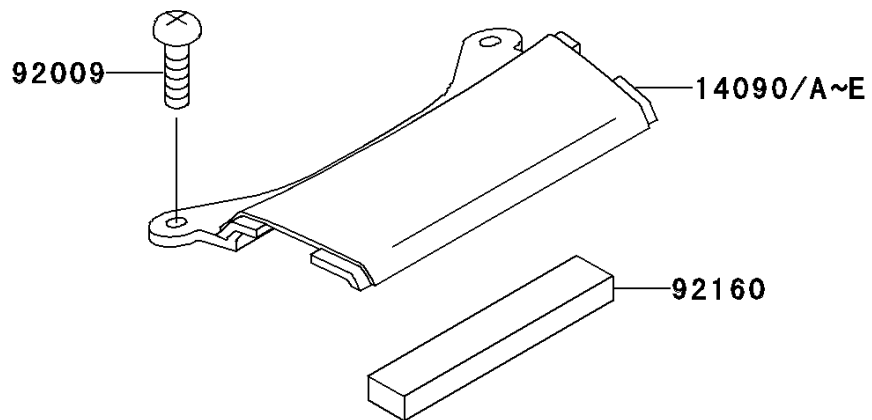

1994 Ninja® ZX™ -11 PARTS DIAGRAM

Seat

F2510

1994 Ninja® ZX™ -11 PARTS LIST

Seat

ITEM NAME	PART NUMBER	QUANTITY
SEAT-ASSY,DUAL,BLACK (Ref # 53001)	53001-1690-MA	1
LEATHER,SEAT,BLACK (Ref # 53003)	53003-1271-MA	1
SCREW,6X18,BLACK (Ref # 92009)	92009-1181	2
DAMPER (Ref # 92160)	92160-1430	1
COVER,TAIL,P.G.BLACK (Ref # 14090A)	14090-1280-RL	1
COVER,TAIL,P.G.BLACK (Ref # 14090E)	14090-1280-86	1