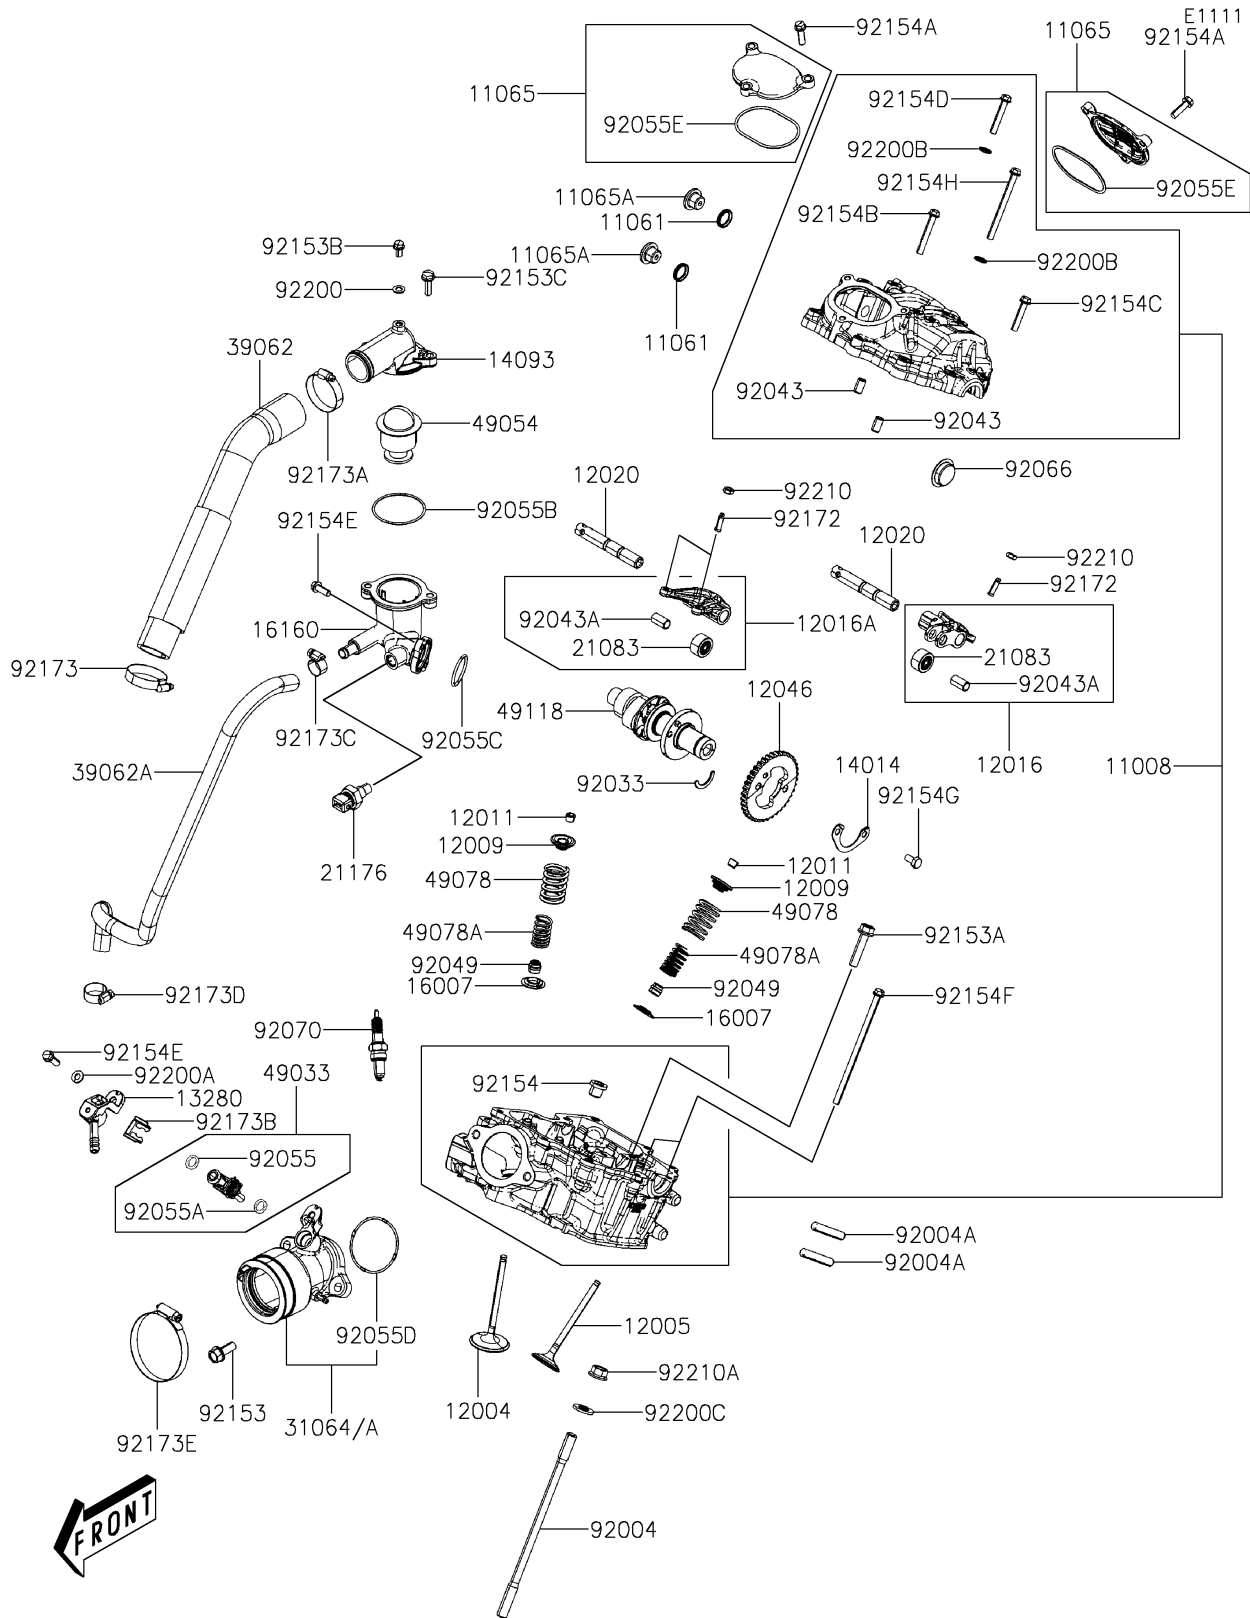

## Cylinder Head

### Cylinder Head

ITEM NAME	PART NUMBER	QUANTITY
STUD,8X38 (Ref # 92004A)	92004-Y018	2
RING-SNAP (Ref # 92033)	92033-Y030	1
PIN,8X14 (Ref # 92043)	92043-Y012	2
PIN,ROCKER ARM (Ref # 92043A)	92043-Y038	2
SEAL-OIL (Ref # 92049)	92049-Y042	4
RING-O,BLACK (Ref # 92055)	92055-Y053	1
RING-O,GREEN (Ref # 92055A)	92055-Y054	1
RING-O,48.3X2 (Ref # 92055B)	92055-Y059	1
RING-O,28.8X2.4 (Ref # 92055C)	92055-Y060	1
RING-O (Ref # 92055D)	92055-Y062	1
RING-O (Ref # 92055E)	92055-Y063	2
PLUG (Ref # 92066)	92066-Y018	1
PLUG-SPARK,CR7E (Ref # 92070)	92070-Y004	1
BOLT,FLANGE,8X20 (Ref # 92153)	92153-Y033	2
BOLT,FLANGE,8X35 (Ref # 92153A)	92153-Y034	1
BOLT,FLANGE,6X10 (Ref # 92153B)	92153-Y045	1
BOLT,FLANGE,6X20 (Ref # 92153C)	92153-Y049	2
BOLT,SEALING,12MM (Ref # 92154)	92154-Y009	1
BOLT,6X20 (Ref # 92154A)	92154-Y057	6
BOLT,FLANGE,6X35 (Ref # 92154B)	92154-Y069	2
BOLT,FLANGE,6X30 (Ref # 92154C)	92154-Y107	6
BOLT,FLANGE,6X32 (Ref # 92154D)	92154-Y128	2
BOLT,FLANGE,6X16 (Ref # 92154E)	92154-Y134	3
BOLT,FLANGE,6X120 (Ref # 92154F)	92154-Y159	2
BOLT,HEX,6X12 (Ref # 92154G)	92154-Y189	2
BOLT,FLANGE,6X70 (Ref # 92154H)	92154-Y229	4
SCREW (Ref # 92172)	92172-Y081	4
CLAMP,28.6MM (Ref # 92173)	92173-1205	1
CLAMP (Ref # 92173A)	92173-1892	1

### Cylinder Head

ITEM NAME	PART NUMBER	QUANTITY
CLAMP,INJECTOR (Ref # 92173B)	92173-Y053	1
CLAMP (Ref # 92173C)	92173-Y067	1
CLAMP (Ref # 92173D)	92173-Y068	1
CLAMP (Ref # 92173E)	92173-Y075	1
WASHER,6MM (Ref # 92200)	92200-Y024	1
WASHER,6MM (Ref # 92200A)	92200-Y042	1
WASHER (Ref # 92200B)	92200-Y084	6
WASHER,21X10X2.2 (Ref # 92200C)	92200-Y088	4
NUT (Ref # 92210)	92210-Y004	4
NUT,FLANGE,10MM (Ref # 92210A)	92210-Y058	4