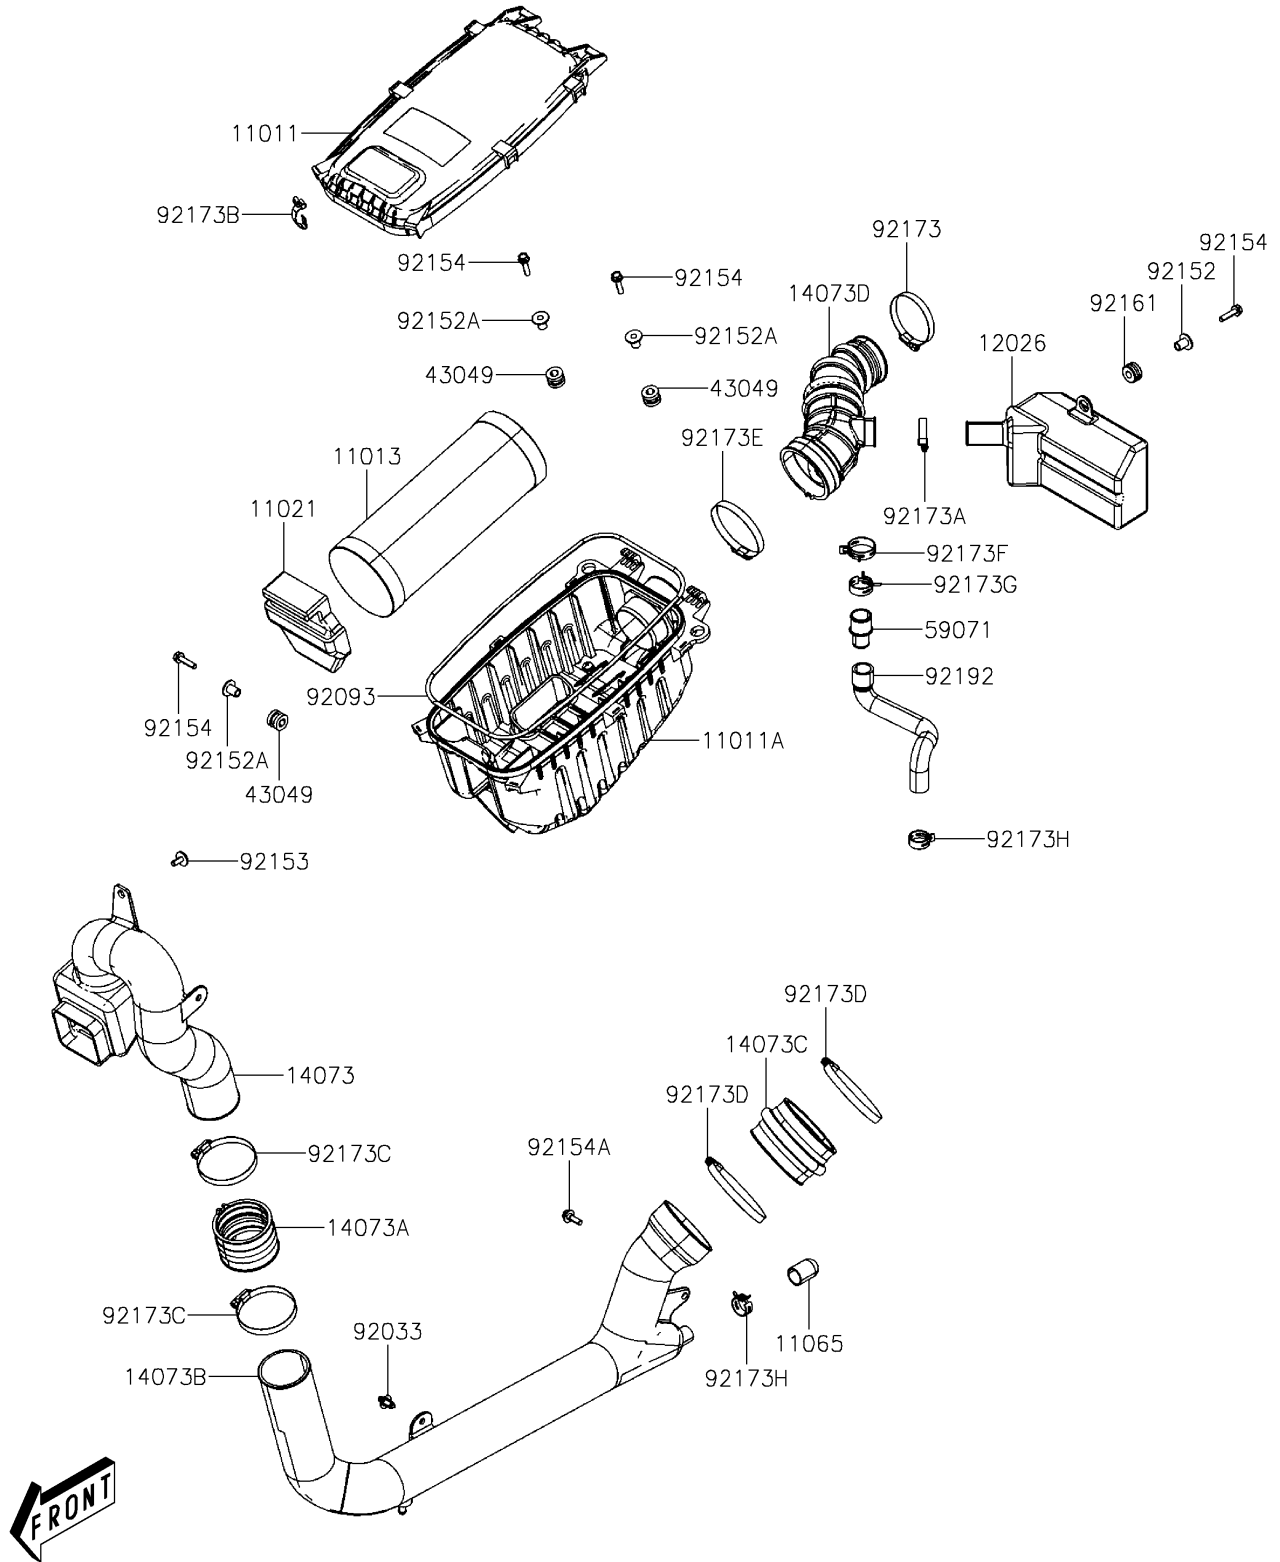

2024 MULE PRO-MX™ LE PARTS DIAGRAM

Air Cleaner

E1130

2024 MULE PRO-MX™ LE PARTS LIST

Air Cleaner

ITEM NAME	PART NUMBER	QUANTITY
CASE-AIR FILTER,UPP (Ref # 11011)	11011-Y012	1
CASE-AIR FILTER,LWR (Ref # 11011A)	11011-Y013	1
ELEMENT-AIR FILTER (Ref # 11013)	11013-Y005	1
CASE-ASSY,AIR FILTER (Ref # 11021)	11021-Y002	1
CAP,DRAIN (Ref # 11065)	11065-Y036	1
CHAMBER,NOISE SILENCE (Ref # 12026)	12026-Y002	1
DUCT,INTAKE (Ref # 14073)	14073-Y018	1
DUCT,JOINT (Ref # 14073A)	14073-Y019	1
DUCT,INTAKE (Ref # 14073B)	14073-Y020	1
DUCT,JOINT (Ref # 14073C)	14073-Y021	1
DUCT,CHAMBER (Ref # 14073D)	14073-Y022	1
PACKING (Ref # 43049)	43049-Y006	3
JOINT (Ref # 59071)	59071-Y009	1
RING-SNAP (Ref # 92033)	92033-Y033	1
SEAL,AIR FILTER (Ref # 92093)	92093-Y031	1
COLLAR (Ref # 92152)	92152-Y013	1
COLLAR (Ref # 92152A)	92152-Y056	3
BOLT,6X16 (Ref # 92153)	92153-Y018	1
BOLT,FLANGE,6X25 (Ref # 92154)	92154-Y130	4
BOLT,FLANGE,6MM (Ref # 92154A)	92154-Y180	1
DAMPER (Ref # 92161)	92161-Y046	1
CLAMP (Ref # 92173)	92173-Y030	1
CLAMP (Ref # 92173A)	92173-Y031	1
CLAMP (Ref # 92173B)	92173-Y063	6
CLAMP (Ref # 92173C)	92173-Y065	2
CLAMP (Ref # 92173D)	92173-Y066	2
CLAMP (Ref # 92173E)	92173-Y074	1
CLAMP (Ref # 92173F)	92173-Y079	1
CLAMP (Ref # 92173G)	92173-Y080	1

2024 MULE PRO-MX™ LE PARTS LIST

Air Cleaner

ITEM NAME	PART NUMBER	QUANTITY
CLAMP (Ref # 92173H)	92173-Y082	2
TUBE,BREATHER (Ref # 92192)	92192-Y068	1