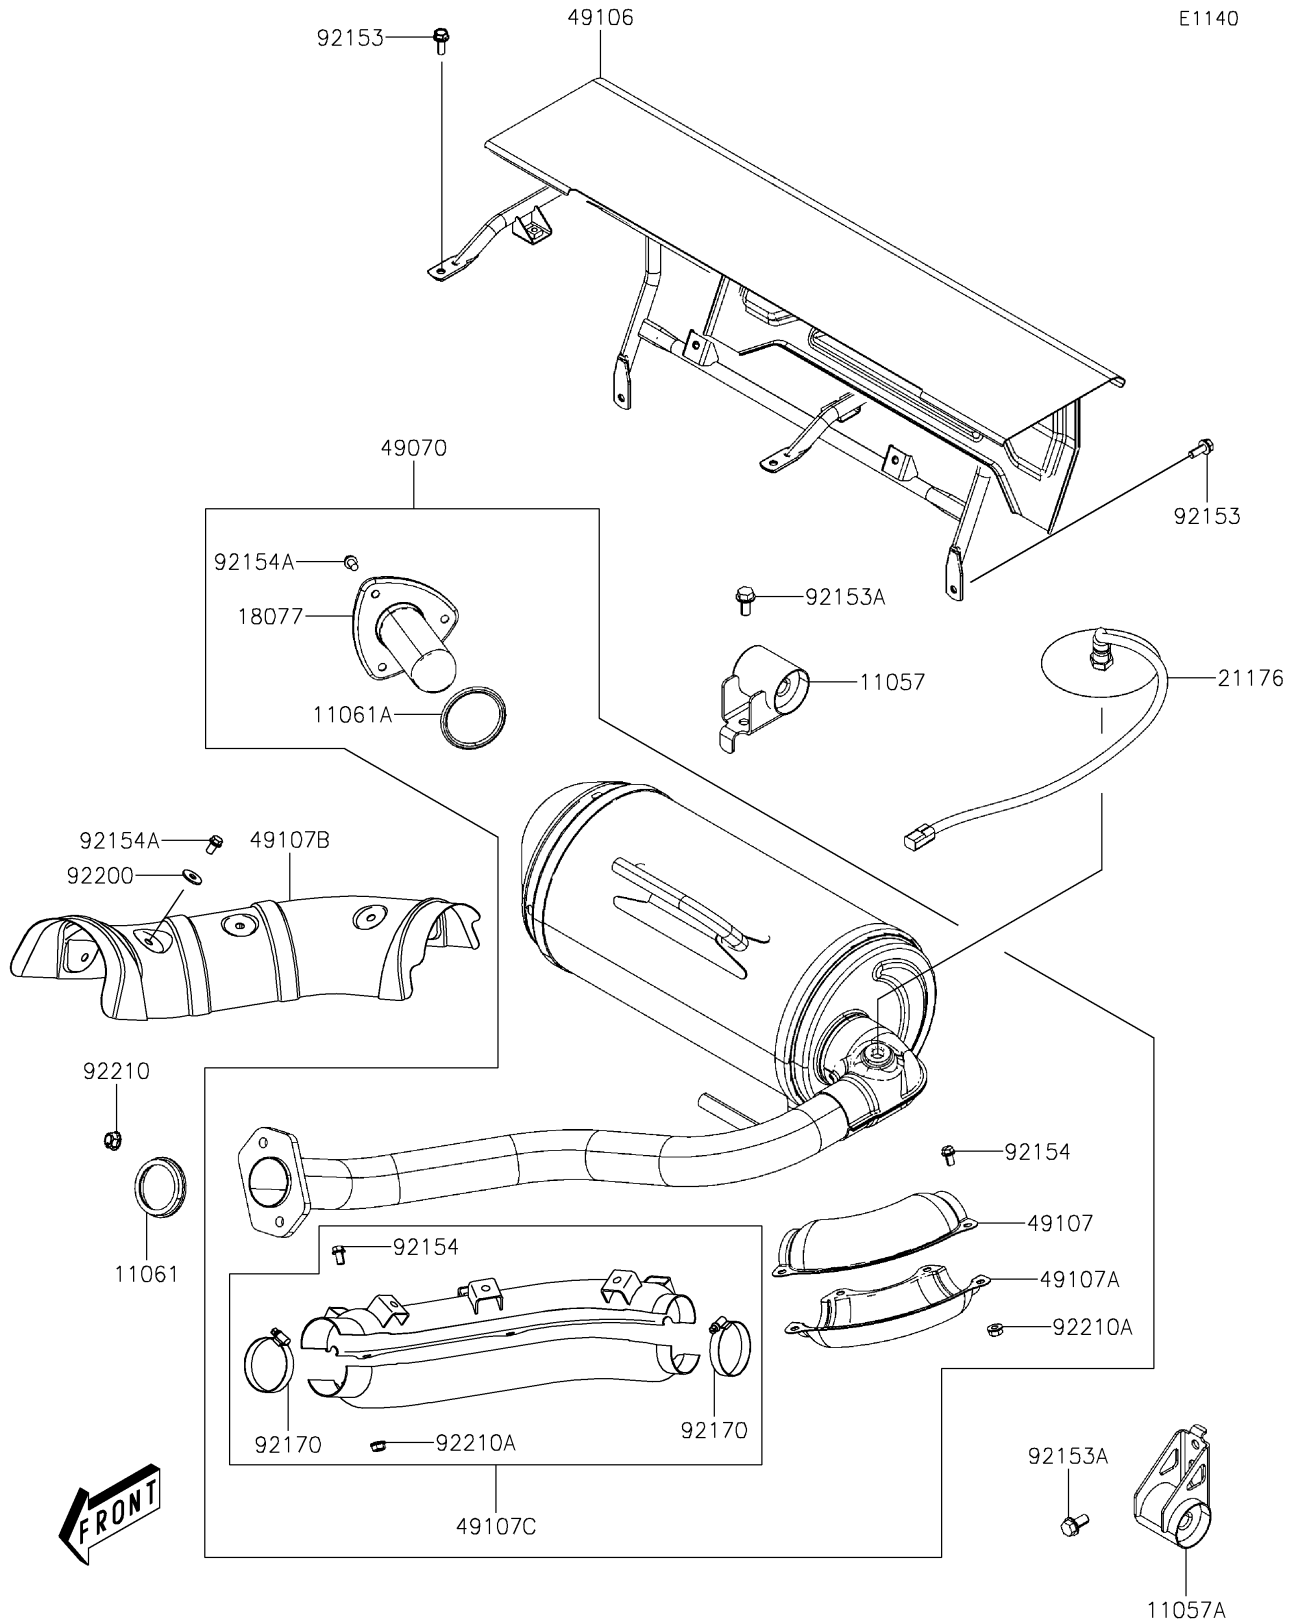

# 2024 MULE PRO-MX™ LE PARTS DIAGRAM

Muffler(s)

## 2024 MULE PRO-MX™ LE PARTS LIST

### Muffler(s)

ITEM NAME	PART NUMBER	QUANTITY
BRACKET (Ref # 11057)	11057-Y001	1
BRACKET (Ref # 11057A)	11057-Y002	1
GASKET,EXHAUST PIPE (Ref # 11061)	11061-Y065	1
GASKET,SPARK ARRESTER (Ref # 11061A)	11061-Y066	1
ARRESTER-SPARK (Ref # 18077)	18077-Y003	1
SENSOR,OXYGEN (Ref # 21176)	21176-0936	1
MUFFLER-COMP (Ref # 49070)	49070-Y001	1
COVER-MUFFLER (Ref # 49106)	49106-Y005	1
COVER-EXHAUST PIPE,RR,UPP (Ref # 49107)	49107-Y005	1
COVER-EXHAUST PIPE,RR,LWR (Ref # 49107A)	49107-Y006	1
COVER-EXHAUST PIPE,UPP (Ref # 49107B)	49107-Y009	1
COVER-EXHAUST PIPE,FR,UPP&LWR (Ref # 49107C)	49107-Y010	1
BOLT,FLANGE,6X12 (Ref # 92153)	92153-Y023	4
BOLT,FLANGE,8X16 (Ref # 92153A)	92153-Y032	2
BOLT,FLANGE,6X10 (Ref # 92154)	92154-Y166	6
BOLT,FLANGE,6X12 (Ref # 92154A)	92154-Y225	9
CLAMP (Ref # 92170)	92170-1674	2
WASHER,6.5X17.7X1.5 (Ref # 92200)	92200-Y104	6
NUT,8MM (Ref # 92210)	92210-Y076	2
NUT,FLANGE,6MM (Ref # 92210A)	92210-Y098	6