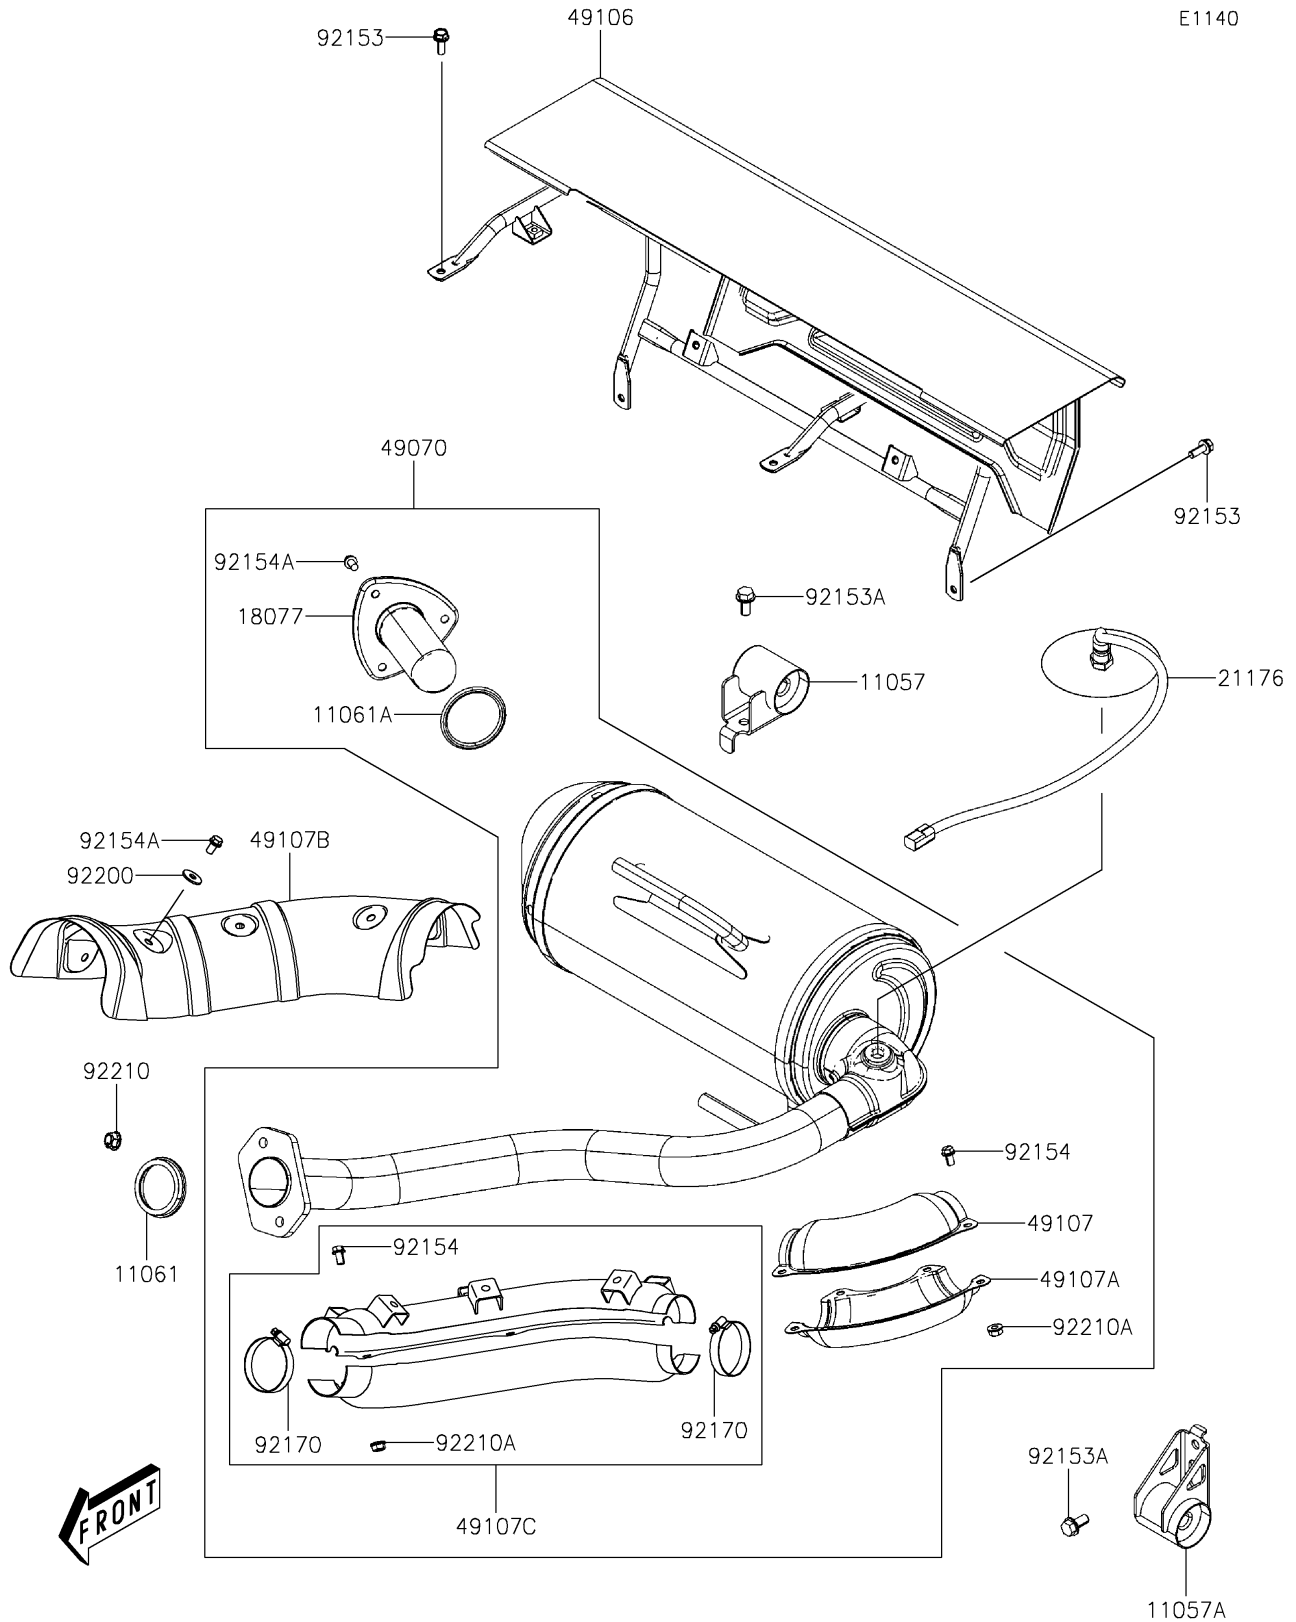

# 2024 MULE PRO-MX™ LE PARTS DIAGRAM

Muffler(s)

## 2024 MULE PRO-MX™ LE PARTS LIST

### Muffler(s)

ITEM NAME	PART NUMBER	QUANTITY
BRACKET (Ref # 11057)	11057-Y001	1
BRACKET (Ref # 11057A)	11057-Y002	1
GASKET,EXHAUST PIPE (Ref # 11061)	11061-Y065	1
GASKET,SPARK ARRESTER (Ref # 11061A)	11061-Y066	1
ARRESTER-SPARK (Ref # 18077)	18077-Y003	1
SENSOR,OXYGEN (Ref # 21176)	21176-0936	1
MUFFLER-COMP (Ref # 49070)	49070-Y001	1
COVER-MUFFLER (Ref # 49106)	49106-Y005	1
COVER-EXHAUST PIPE,RR,UPP (Ref # 49107)	49107-Y005	1
COVER-EXHAUST PIPE,RR,LWR (Ref # 49107A)	49107-Y006	1
COVER-EXHAUST PIPE,UPP (Ref # 49107B)	49107-Y009	1
COVER-EXHAUST PIPE,FR,UPP&LWR (Ref # 49107C)	49107-Y010	1
BOLT,FLANGE,6X12 (Ref # 92153)	92153-Y023	4
BOLT,FLANGE,8X16 (Ref # 92153A)	92153-Y032	2
BOLT,FLANGE,6X10 (Ref # 92154)	92154-Y166	6
BOLT,FLANGE,6X12 (Ref # 92154A)	92154-Y225	9
CLAMP (Ref # 92170)	92170-1674	2
WASHER,6.5X17.7X1.5 (Ref # 92200)	92200-Y104	6
NUT,8MM (Ref # 92210)	92210-Y076	2
NUT,FLANGE,6MM (Ref # 92210A)	92210-Y098	6