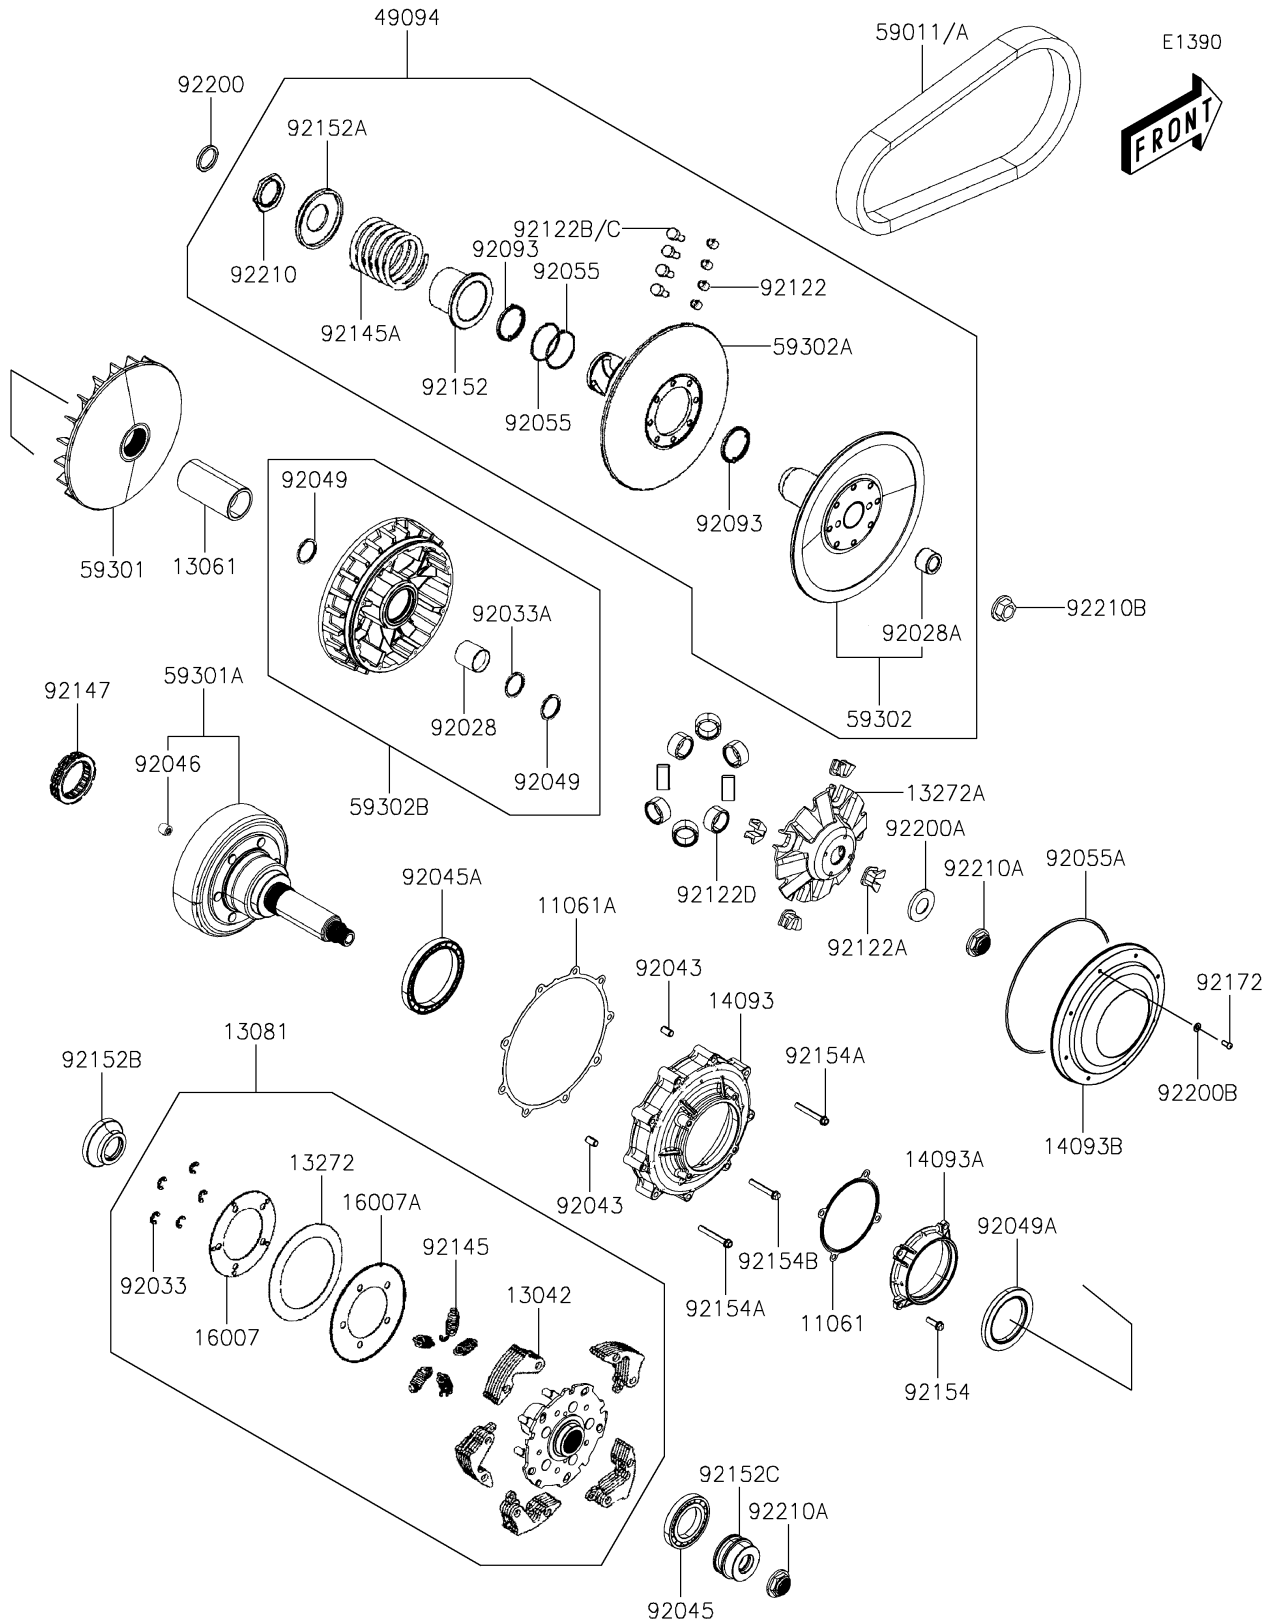

2023 MULE PRO-MX™ EPS LE PARTS DIAGRAM

Belt Converter

2023 MULE PRO-MX™ EPS LE PARTS LIST

Belt Converter

ITEM NAME	PART NUMBER	QUANTITY
GASKET,PRIMARY SHAFT COVER (Ref # 11061)	11061-Y059	1
GASKET,CLUTCH COVER (Ref # 11061A)	11061-Y060	1
WEIGHT,CLUTCH (Ref # 13042)	13042-Y008	5
BOSS,DRIVE FACE (Ref # 13061)	13061-Y004	1
CLUTCH-ASSY,PRIMARY (Ref # 13081)	13081-Y001	1
PLATE,ADJUSTER SPRING (Ref # 13272)	13272-Y027	1
PLATE,RAMP (Ref # 13272A)	13272-Y028	1
COVER,CLUTCH (Ref # 14093)	14093-Y004	1
COVER,PRIMARY SHAFT (Ref # 14093A)	14093-Y005	1
COVER,MOVABLE (Ref # 14093B)	14093-Y050	1
SEAT-SPRING (Ref # 16007)	16007-Y007	1
SEAT-SPRING (Ref # 16007A)	16007-Y008	1
CONVERTER-ASSY-DRIVEN (Ref # 49094)	49094-Y007	1
BELT,DRIVE(STD) (Ref # 59011)	59011-Y006	1
BELT,DRIVE(OPTION) (Ref # 59011A)	59011-Y010	1
SHEAVE-MOVABLE (Ref # 59301)	59301-Y006	1
SHEAVE-MOVABLE,PRIMARY DRIVE (Ref # 59301A)	59301-Y007	1
SHEAVE-COMP,MOVABLE (Ref # 59302)	59302-Y017	1
SHEAVE-COMP (Ref # 59302A)	59302-Y018	1
SHEAVE-COMP,MOVABLE (Ref # 59302B)	59302-Y020	1
BUSHING,42X47X45.6 (Ref # 92028)	92028-Y002	1
BUSHING (Ref # 92028A)	92028-Y003	1
RING-SNAP,7MM (Ref # 92033)	92033-Y042	5
RING-SNAP,46.5MM (Ref # 92033A)	92033-Y043	1
PIN,8X14 (Ref # 92043)	92043-Y012	2
BEARING-BALL,16008 (Ref # 92045)	92045-Y046	1
BEARING-BALL,6815 (Ref # 92045A)	92045-Y052	1
BEARING-NEEDLE,14X22X20 (Ref # 92046)	92046-Y010	1
SEAL-OIL,42X51X4 (Ref # 92049)	92049-Y043	2