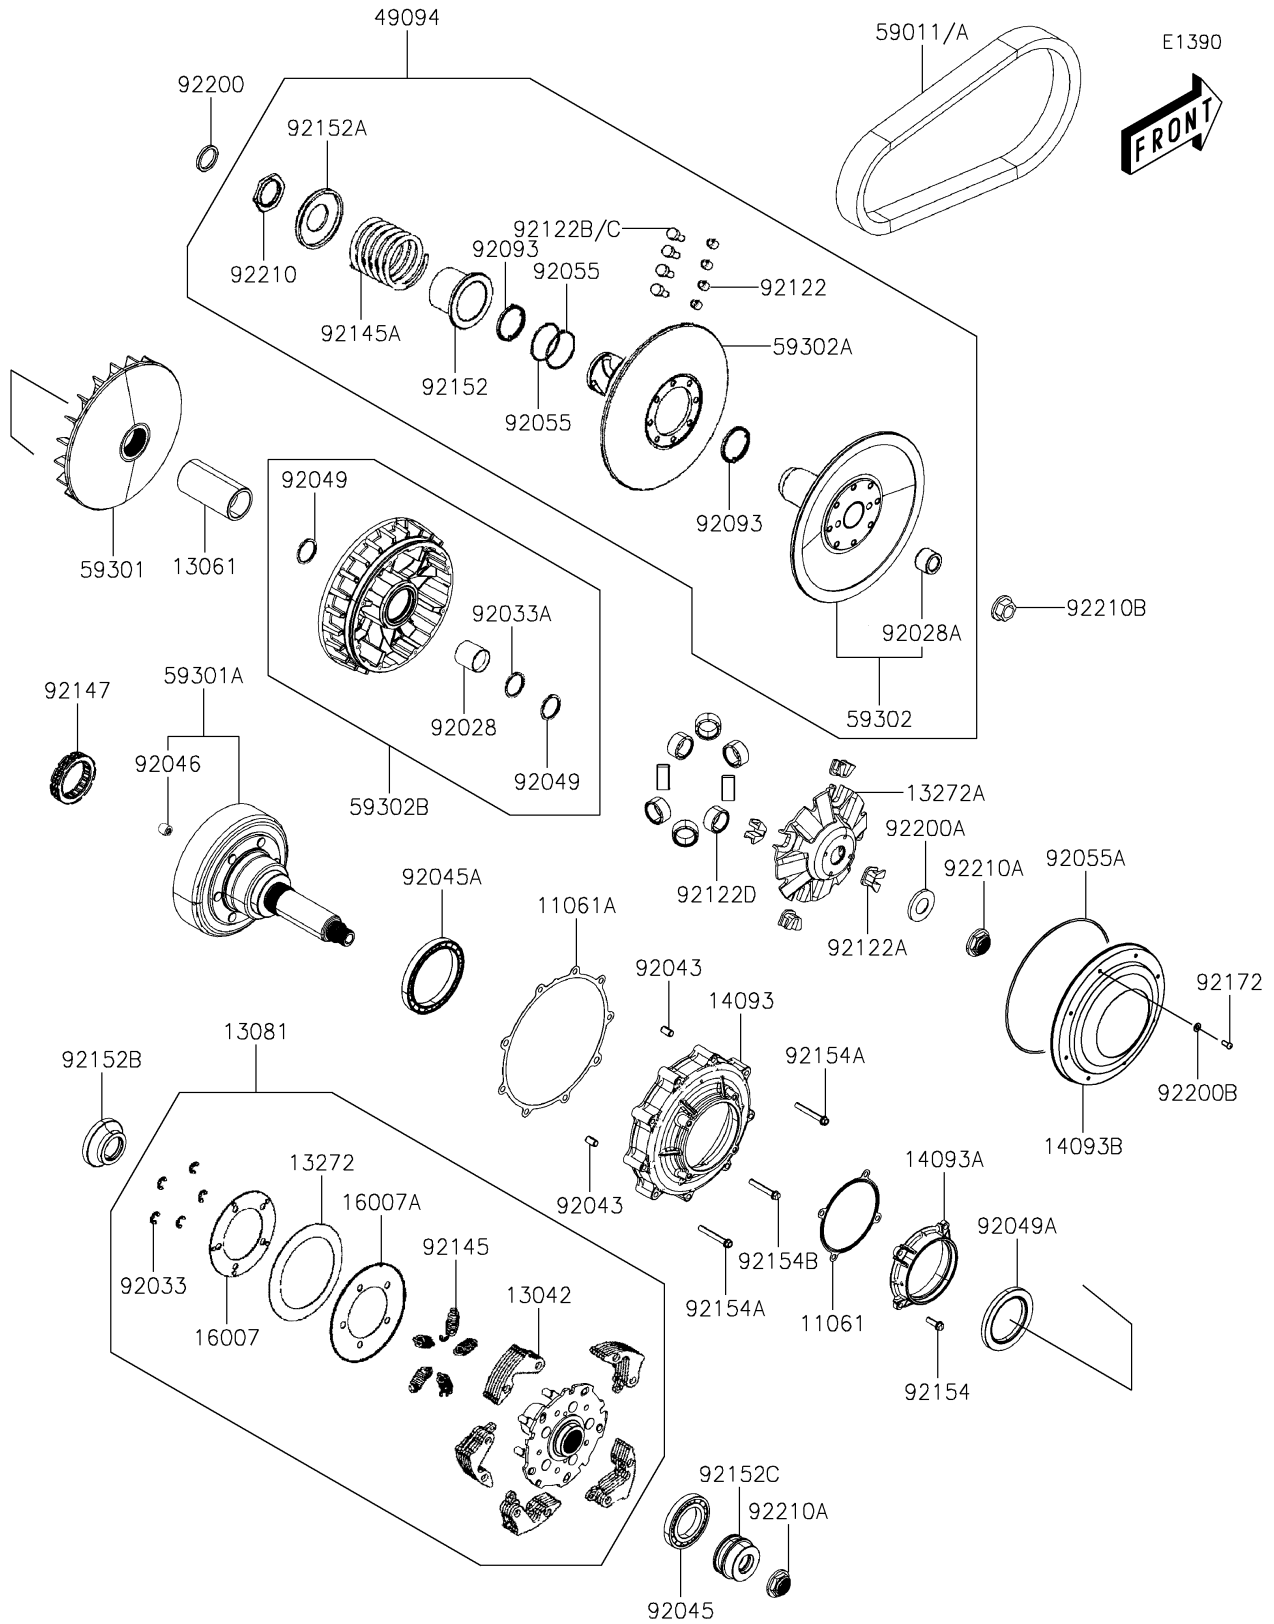

2024 Mule PRO-MX EPS LE PARTS DIAGRAM

Belt Converter

2024 Mule PRO-MX EPS LE PARTS LIST

Belt Converter

ITEM NAME	PART NUMBER	QUANTITY
GASKET,PRIMARY SHAFT COVER (Ref # 11061)	11061-Y059	1
GASKET,CLUTCH COVER (Ref # 11061A)	11061-Y060	1
WEIGHT,CLUTCH (Ref # 13042)	13042-Y008	5
BOSS,DRIVE FACE (Ref # 13061)	13061-Y004	1
CLUTCH-ASSY,PRIMARY (Ref # 13081)	13081-Y001	1
PLATE,ADJUSTER SPRING (Ref # 13272)	13272-Y027	1
PLATE,RAMP (Ref # 13272A)	13272-Y028	1
COVER,CLUTCH (Ref # 14093)	14093-Y004	1
COVER,PRIMARY SHAFT (Ref # 14093A)	14093-Y005	1
COVER,MOVABLE (Ref # 14093B)	14093-Y050	1
SEAT-SPRING (Ref # 16007)	16007-Y007	1
SEAT-SPRING (Ref # 16007A)	16007-Y008	1
CONVERTER-ASSY-DRIVEN (Ref # 49094)	49094-Y007	1
BELT,DRIVE(STD) (Ref # 59011)	59011-Y006	1
BELT,DRIVE(OPTION) (Ref # 59011A)	59011-Y010	1
SHEAVE-MOVABLE (Ref # 59301)	59301-Y006	1
SHEAVE-MOVABLE,PRIMARY DRIVE (Ref # 59301A)	59301-Y007	1
SHEAVE-COMP,MOVABLE (Ref # 59302)	59302-Y017	1
SHEAVE-COMP (Ref # 59302A)	59302-Y018	1
SHEAVE-COMP,MOVABLE (Ref # 59302B)	59302-Y020	1
BUSHING,42X47X45.6 (Ref # 92028)	92028-Y002	1
BUSHING (Ref # 92028A)	92028-Y003	1
RING-SNAP,7MM (Ref # 92033)	92033-Y042	5
RING-SNAP,46.5MM (Ref # 92033A)	92033-Y043	1
PIN,8X14 (Ref # 92043)	92043-Y012	2
BEARING-BALL,16008 (Ref # 92045)	92045-Y046	1
BEARING-BALL,6815 (Ref # 92045A)	92045-Y052	1
BEARING-NEEDLE,14X22X20 (Ref # 92046)	92046-Y010	1
SEAL-OIL,42X51X4 (Ref # 92049)	92049-Y043	2