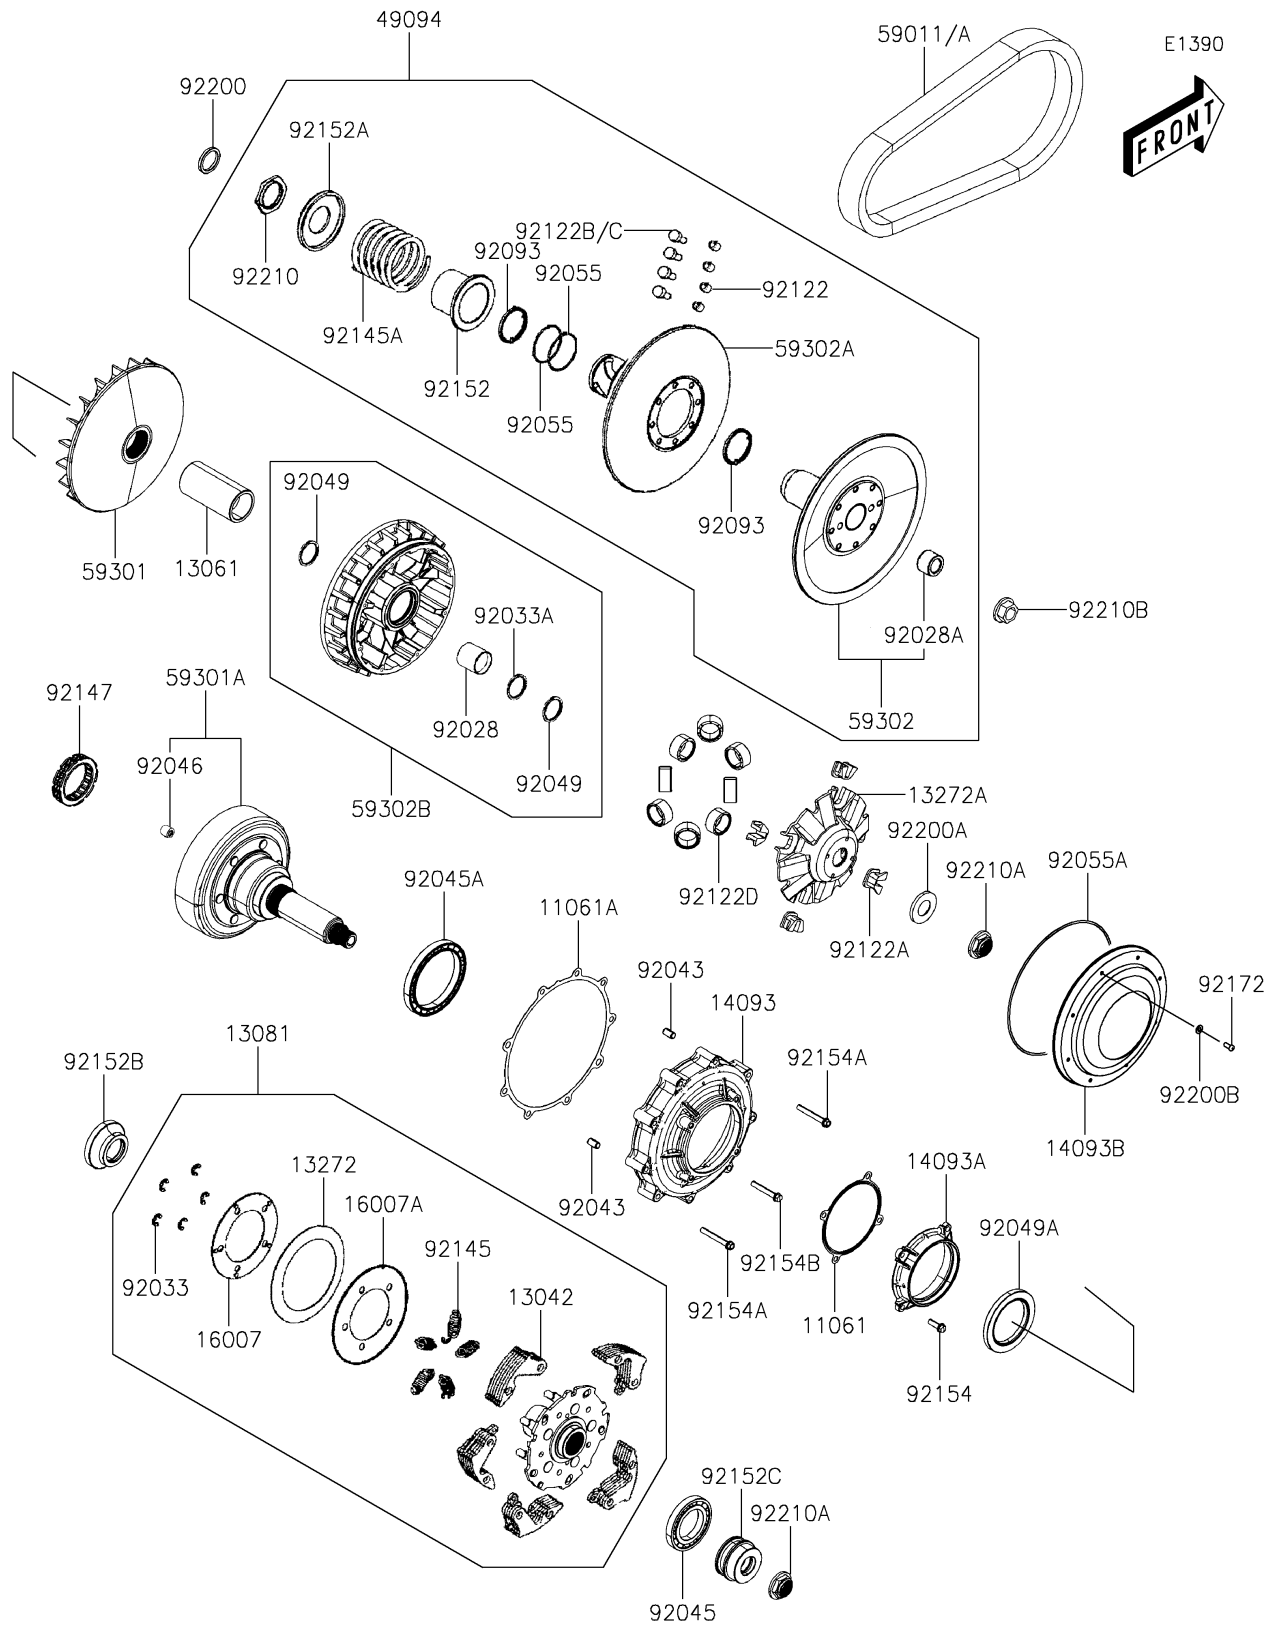

2024 MULE PRO-MX™ LE PARTS DIAGRAM

Belt Converter