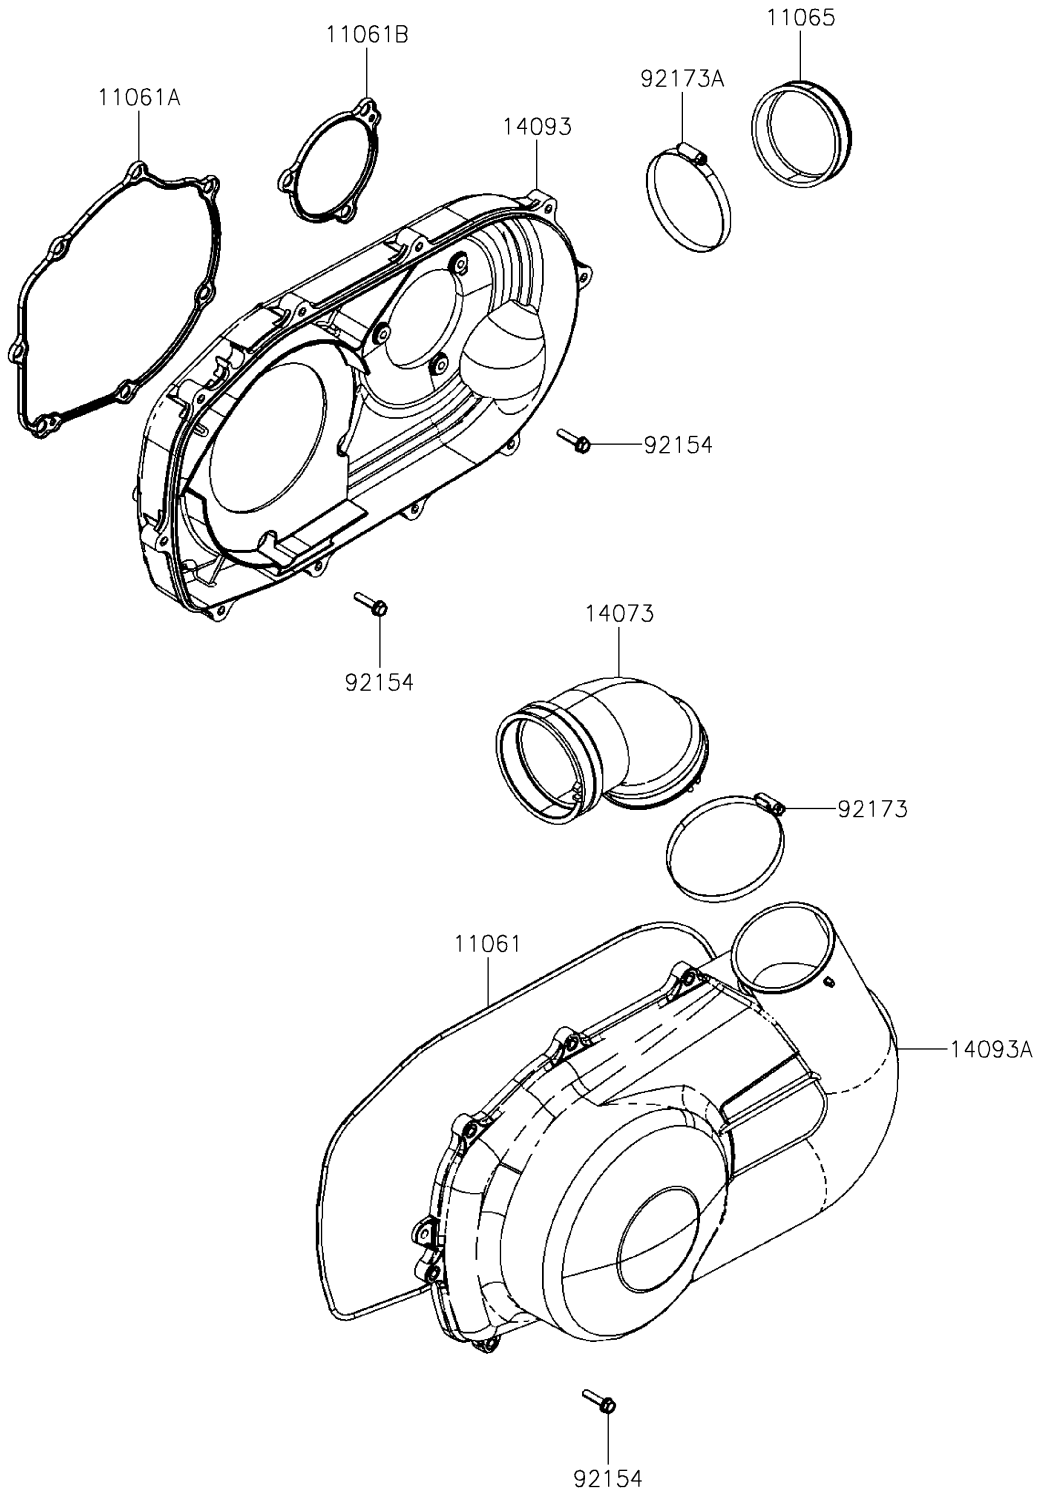

2024 MULE PRO-MX™ LE PARTS DIAGRAM

Converter Cover

E1393

2024 MULE PRO-MX™ LE PARTS LIST

Converter Cover

ITEM NAME	PART NUMBER	QUANTITY
GASKET,CRANK CASE COVER,RH (Ref # 11061)	11061-Y056	1
GASKET,CVT CASE,RR (Ref # 11061A)	11061-Y057	1
GASKET,CVT CASE,FR (Ref # 11061B)	11061-Y058	1
CAP,CVT CASE (Ref # 11065)	11065-Y034	1
DUCT,CRANK CASE COVER (Ref # 14073)	14073-Y010	1
COVER,RH (Ref # 14093)	14093-Y001	1
COVER,CRANK CASE,RH (Ref # 14093A)	14093-Y003	1
BOLT,FLANGE,6X25 (Ref # 92154)	92154-Y130	20
CLAMP (Ref # 92173)	92173-Y064	1
CLAMP (Ref # 92173A)	92173-Y066	1