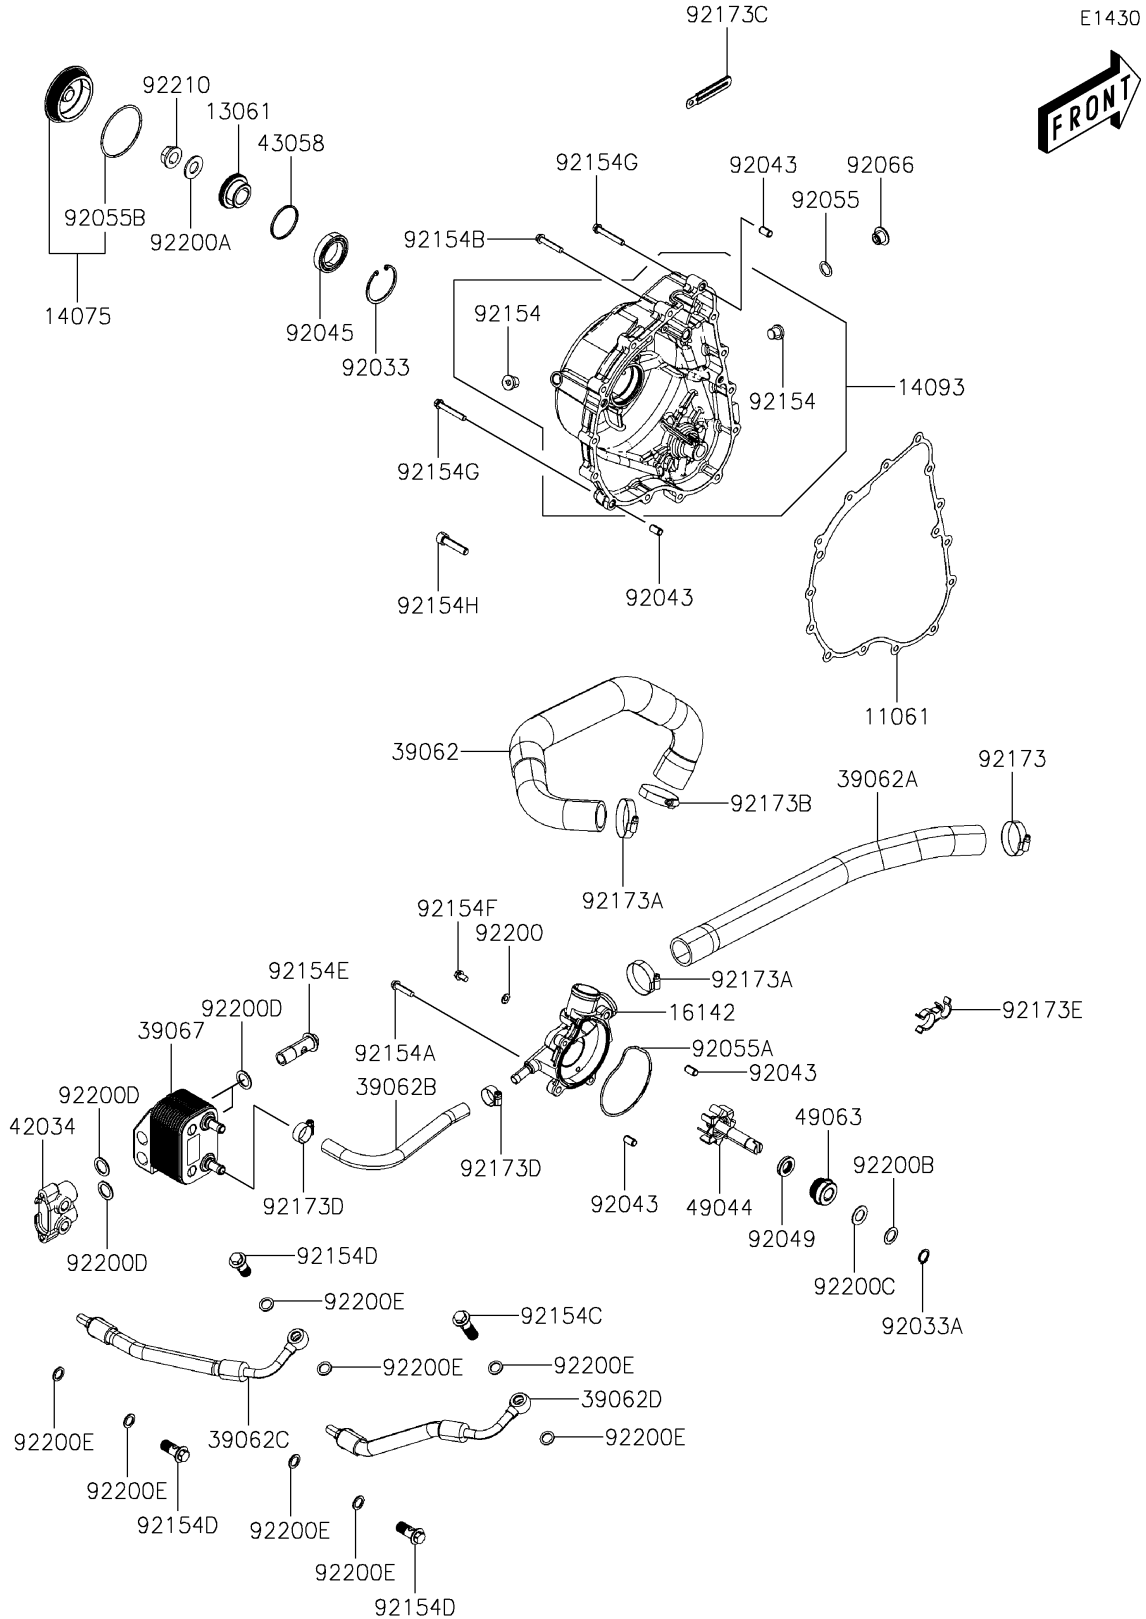

2022 Mule PRO-MX EPS LE PARTS DIAGRAM

Engine Cover(s)