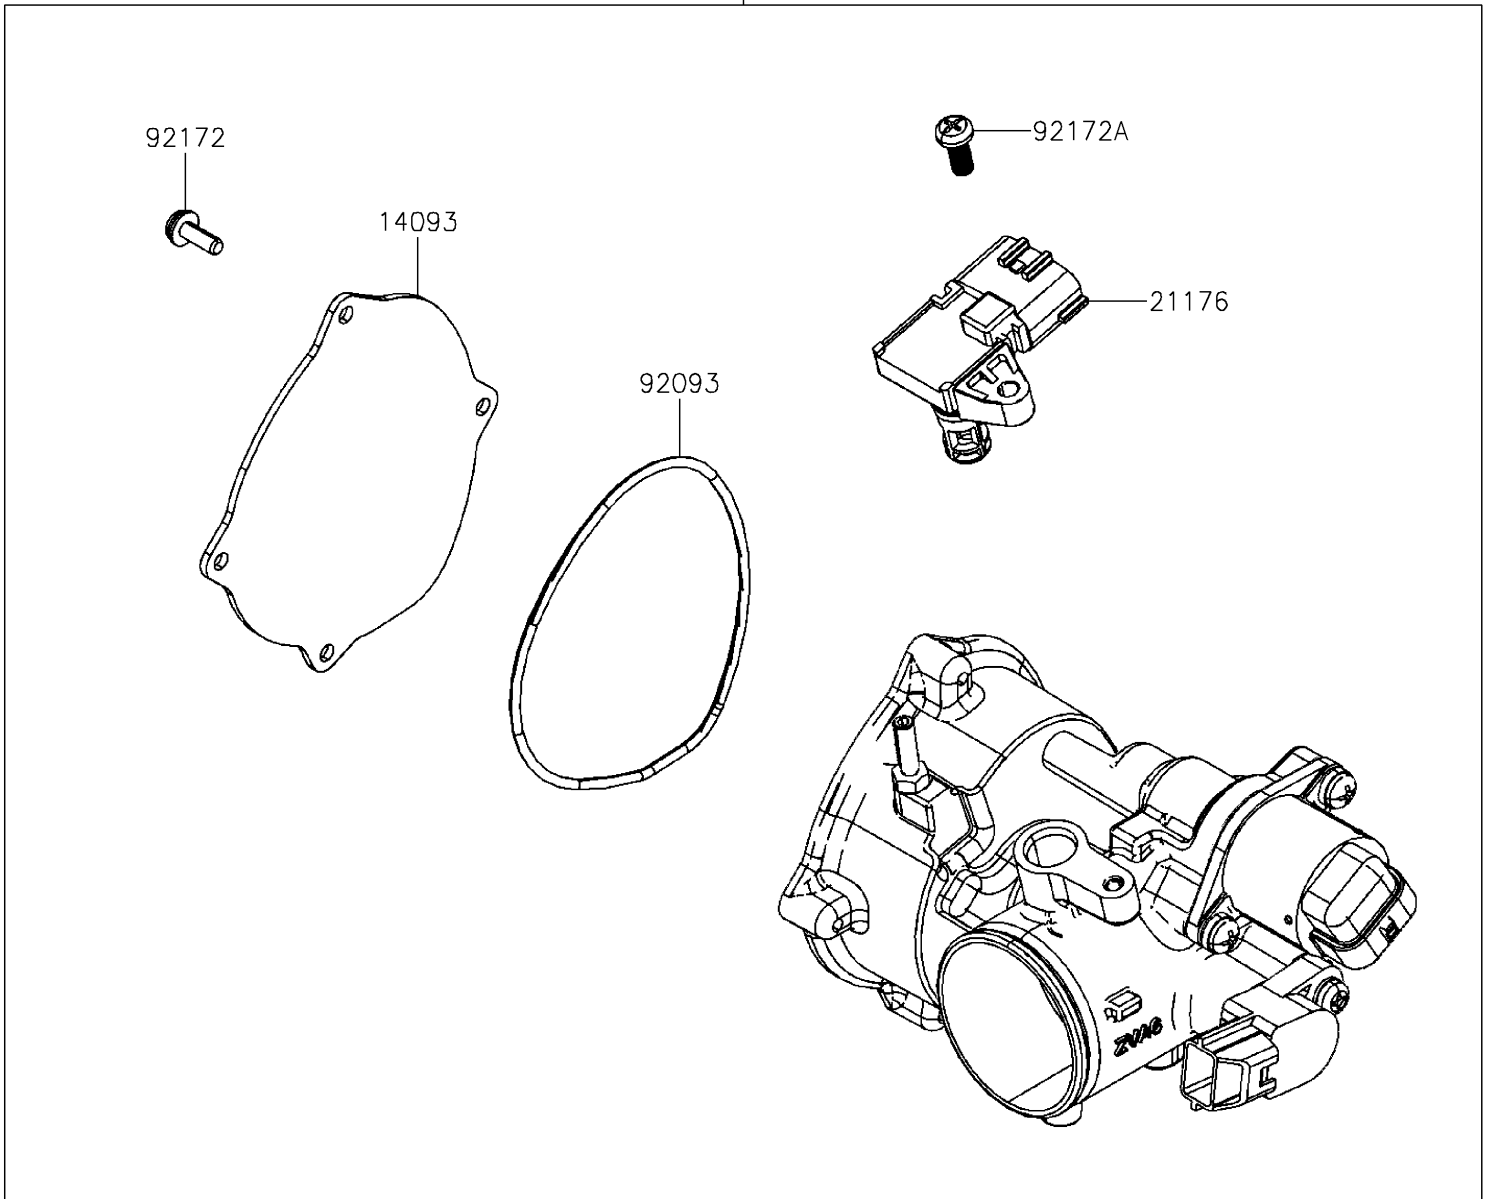

# 2022 Mule PRO-MX EPS LE PARTS DIAGRAM

Throttle

E1510

16163

### Throttle

ITEM NAME	PART NUMBER	QUANTITY
COVER,WIRE STAY (Ref # 14093)	14093-Y047	1
THROTTLE-ASSY (Ref # 16163)	16163-Y006	1
SENSOR,PRESSURE (Ref # 21176)	21176-Y012	1
SEAL,WIRE STAY COVER (Ref # 92093)	92093-Y047	1
SCREW,TAPPING,4X12 (Ref # 92172)	92172-Y085	4
SCREW,PAN,4X12 (Ref # 92172A)	92172-Y086	1