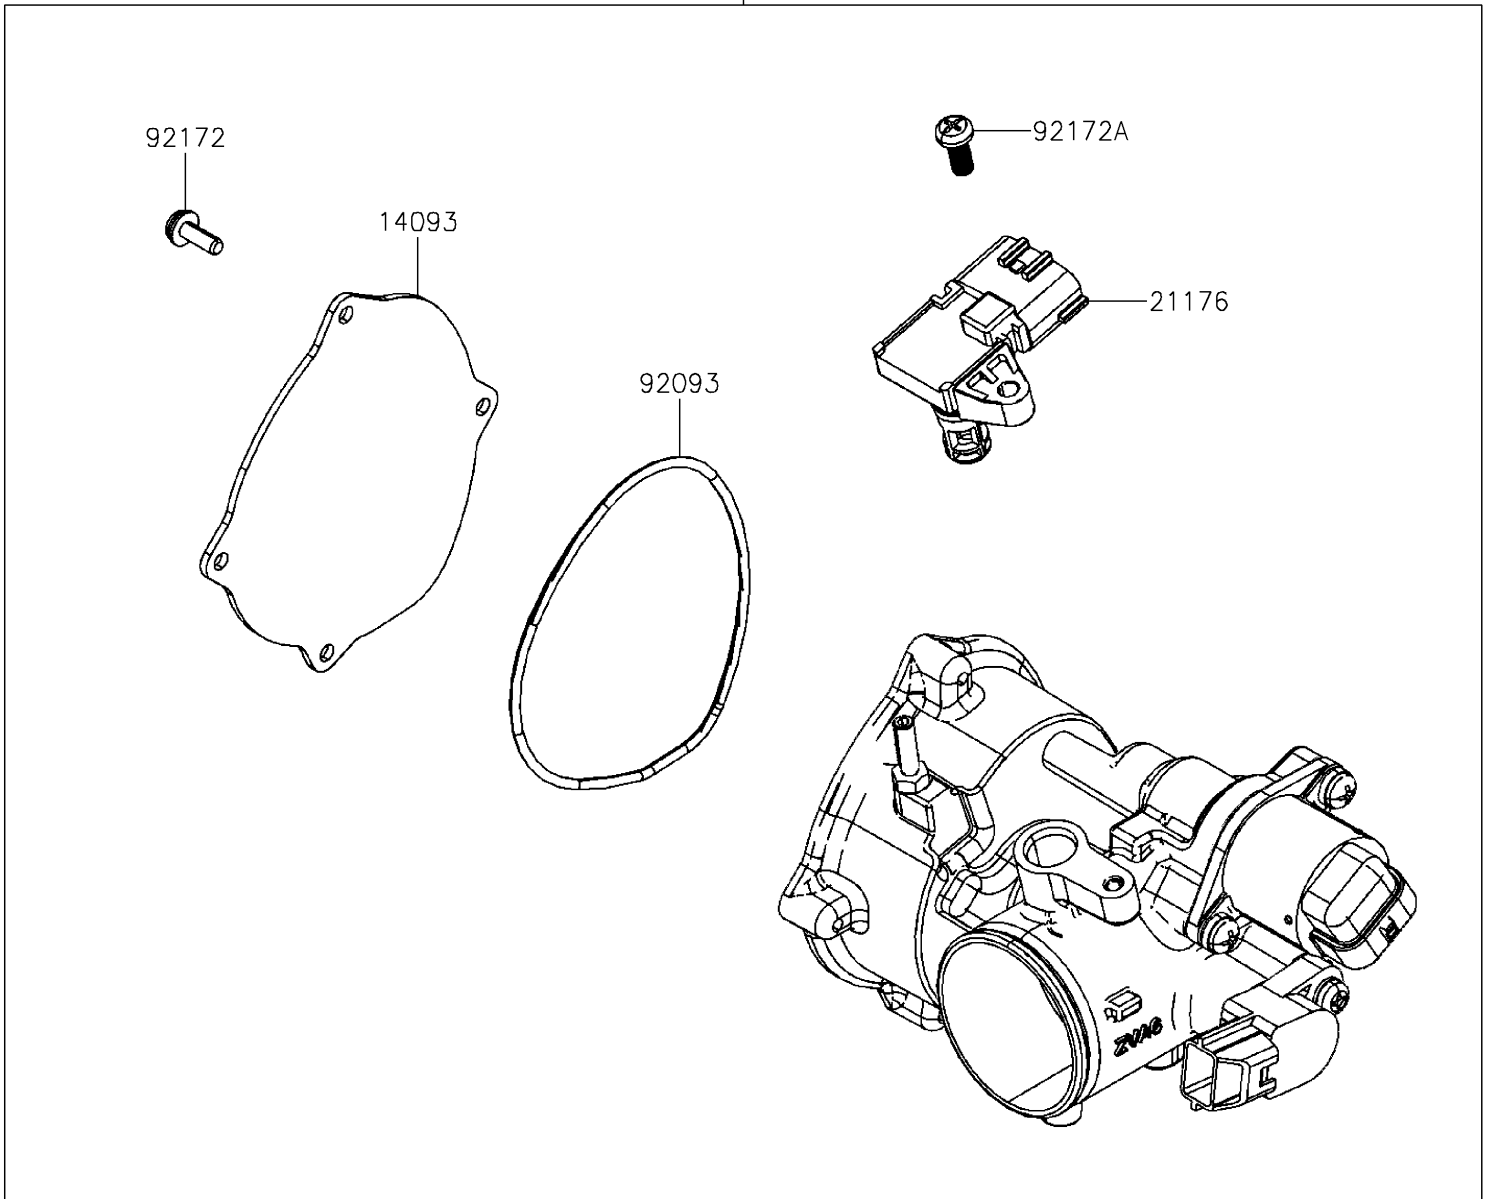

# 2023 Mule PRO-MX EPS LE PARTS DIAGRAM

Throttle

E1510

16163

### Throttle

ITEM NAME	PART NUMBER	QUANTITY
COVER,WIRE STAY (Ref # 14093)	14093-Y047	1
THROTTLE-ASSY (Ref # 16163)	16163-Y006	1
SENSOR,PRESSURE (Ref # 21176)	21176-Y012	1
SEAL,WIRE STAY COVER (Ref # 92093)	92093-Y047	1
SCREW,TAPPING,4X12 (Ref # 92172)	92172-Y085	4
SCREW,PAN,4X12 (Ref # 92172A)	92172-Y086	1