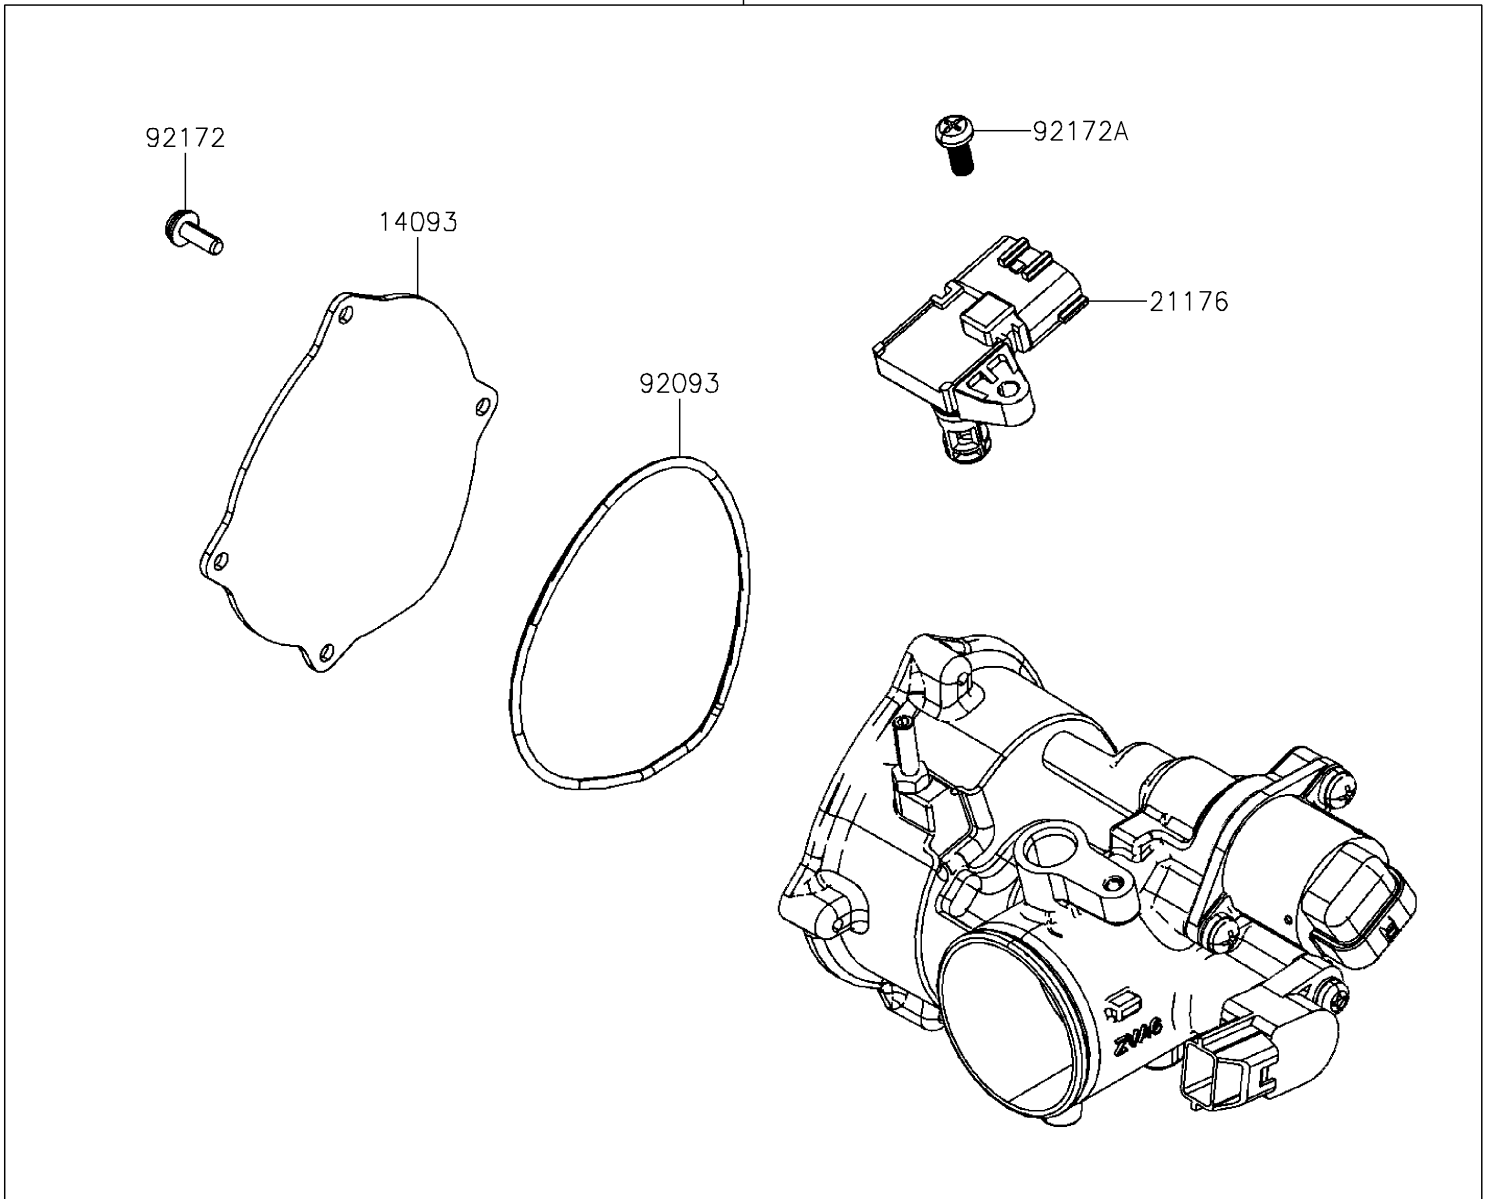

2024 MULE PRO-MX™ LE PARTS DIAGRAM

Throttle

E1510

16163

2024 MULE PRO-MX™ LE PARTS LIST

Throttle

ITEM NAME	PART NUMBER	QUANTITY
COVER,WIRE STAY (Ref # 14093)	14093-Y047	1
THROTTLE-ASSY (Ref # 16163)	16163-Y006	1
SENSOR,PRESSURE (Ref # 21176)	21176-Y012	1
SEAL,WIRE STAY COVER (Ref # 92093)	92093-Y047	1
SCREW,TAPPING,4X12 (Ref # 92172)	92172-Y085	4
SCREW,PAN,4X12 (Ref # 92172A)	92172-Y086	1