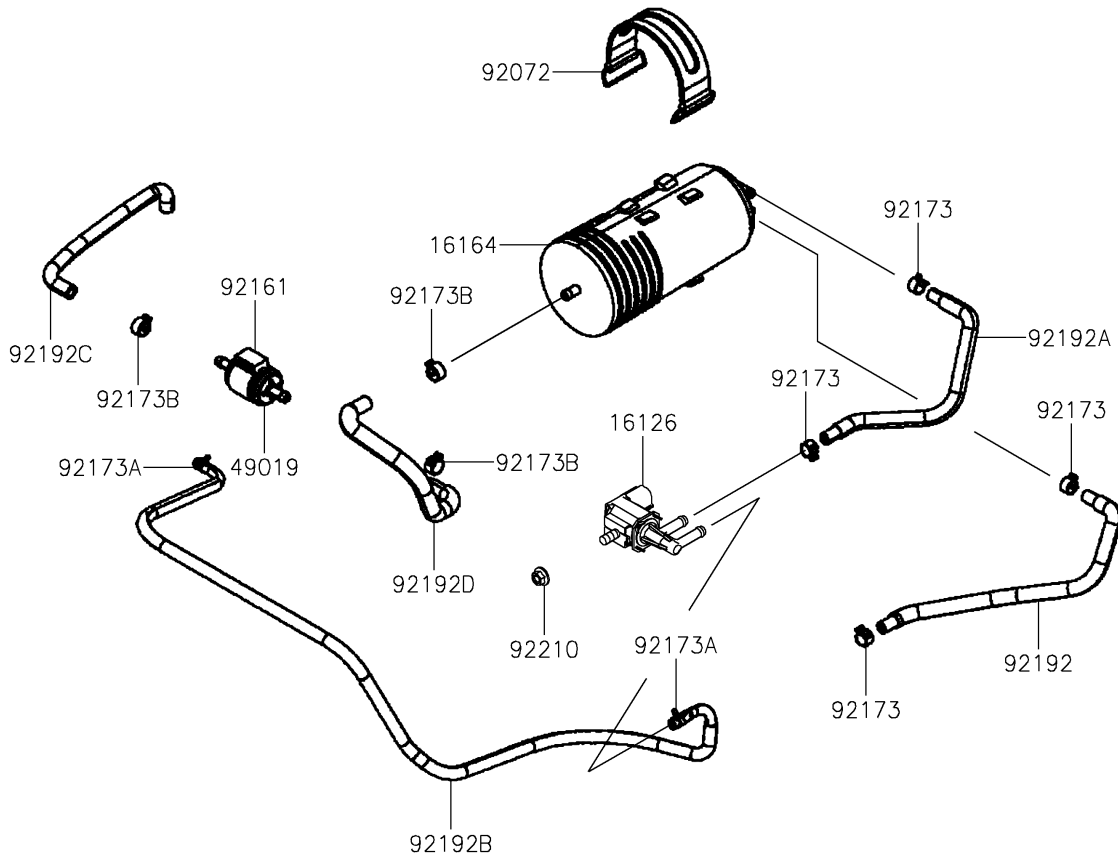

2024 MULE PRO-MX™ LE PARTS DIAGRAM

Fuel Evaporative System(CA)

E1650

2024 MULE PRO-MX™ LE PARTS LIST

Fuel Evaporative System(CA)

ITEM NAME	PART NUMBER	QUANTITY
VALVE,SOLENOID (Ref # 16126)	16126-0705	1
CANISTER (Ref # 16164)	16164-Y003	1
FILTER-FUEL (Ref # 49019)	49019-Y002	1
BAND,L=168 (Ref # 92072)	92072-1306	1
DAMPER (Ref # 92161)	92161-Y039	1
CLAMP (Ref # 92173)	92173-Y083	4
CLAMP (Ref # 92173A)	92173-Y085	2
CLAMP (Ref # 92173B)	92173-Y086	3
TUBE,CHECK VALVE-CANISTER (Ref # 92192)	92192-Y063	1
TUBE,CANISTER-VALVE (Ref # 92192A)	92192-Y064	1
TUBE,VALVE-VACUUM (Ref # 92192B)	92192-Y065	1
TUBE,AIR FILTER (Ref # 92192C)	92192-Y066	1
TUBE,AIR FILTER-CANISTER (Ref # 92192D)	92192-Y067	1
NUT,6MM (Ref # 92210)	92210-Y026	1