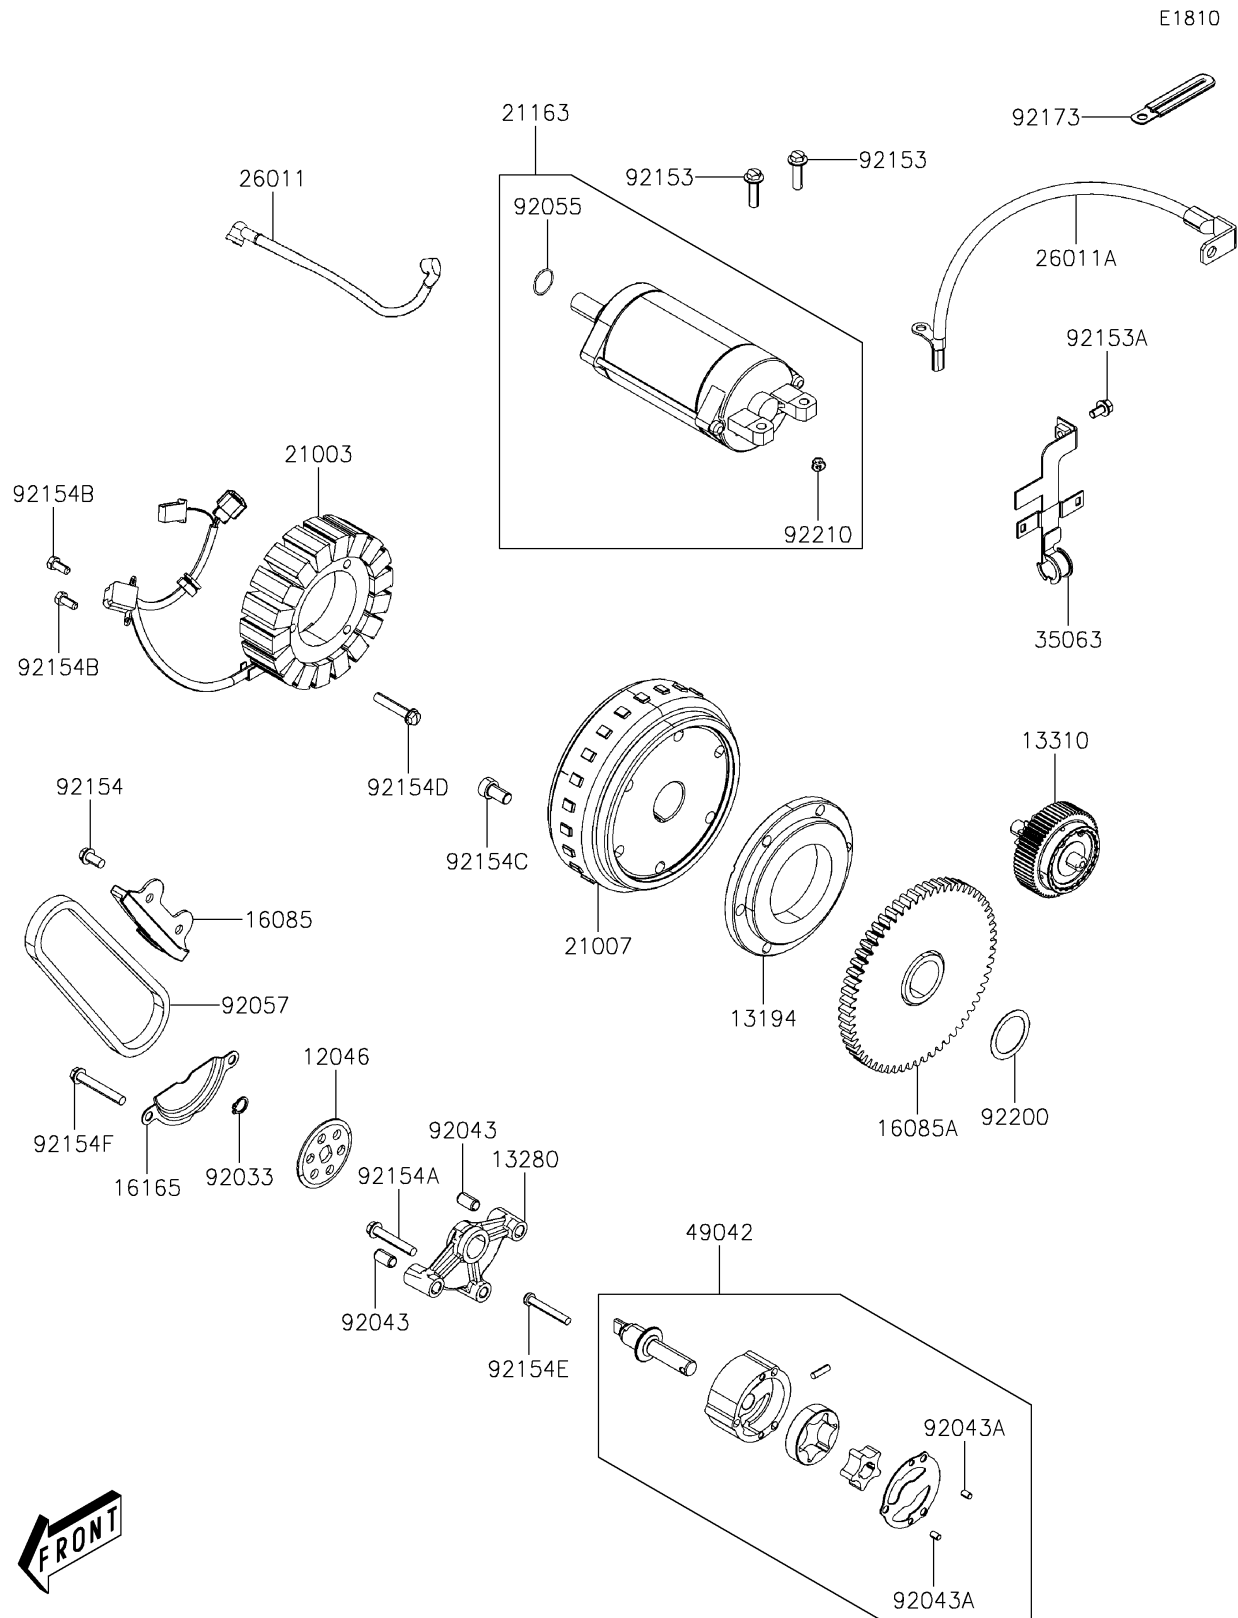

2022 Mule PRO-MX EPS LE PARTS DIAGRAM

Generator

2022 Mule PRO-MX EPS LE PARTS LIST

Generator

ITEM NAME	PART NUMBER	QUANTITY
SPROCKET,OIL PUMP DRIVE (Ref # 12046)	12046-Y006	1
CLUTCH-ONEWAY (Ref # 13194)	13194-Y001	1
HOLDER,OIL PUMP SHAFT (Ref # 13280)	13280-Y018	1
SHAFT-ASSY,REDUCTION (Ref # 13310)	13310-Y004	1
GEAR,START REDUCTION (Ref # 16085)	16085-Y017	1
GEAR,STARTING CLUTCH (Ref # 16085A)	16085-Y018	1
SEPARATOR,OIL (Ref # 16165)	16165-Y007	1
STATOR (Ref # 21003)	21003-Y010	1
ROTOR (Ref # 21007)	21007-Y010	1
STARTER-ELECTRIC (Ref # 21163)	21163-Y006	1
WIRE-LEAD,STARTER MOTOR (Ref # 26011)	26011-Y010	1
WIRE-LEAD,EARTH (Ref # 26011A)	26011-Y013	1
STAY (Ref # 35063)	35063-Y036	1
PUMP-OIL,ASSY (Ref # 49042)	49042-Y006	1
RING-SNAP,10MM (Ref # 92033)	92033-Y019	1
PIN,8X14 (Ref # 92043)	92043-Y012	2
PIN,DOWEL,4X65 (Ref # 92043A)	92043-Y015	2
RING-O,24.4X3.1 (Ref # 92055)	92055-Y025	1
CHAIN,OIL PUMP (Ref # 92057)	92057-Y013	1
BOLT,FLANGE,6X22 (Ref # 92153)	92153-Y003	2
BOLT,5X10 (Ref # 92153A)	92153-Y058	1
BOLT,FLANGE,6X12 (Ref # 92154)	92154-Y035	2
BOLT,FLANGE,6X35 (Ref # 92154A)	92154-Y069	1
BOLT,HEX,5X12 (Ref # 92154B)	92154-Y111	2
BOLT,8X15 (Ref # 92154C)	92154-Y123	6
BOLT,FLANGE,6X32 (Ref # 92154D)	92154-Y128	3
BOLT,5X35 (Ref # 92154E)	92154-Y185	3
BOLT,FLANGE,6X40 (Ref # 92154F)	92154-Y209	2
CLAMP (Ref # 92173)	92173-Y004	1

2022 Mule PRO-MX EPS LE PARTS LIST

Generator

ITEM NAME	PART NUMBER	QUANTITY
WASHER,27.2X36X0.5 (Ref # 92200)	92200-Y097	1
NUT,6MM (Ref # 92210)	92210-Y039	1