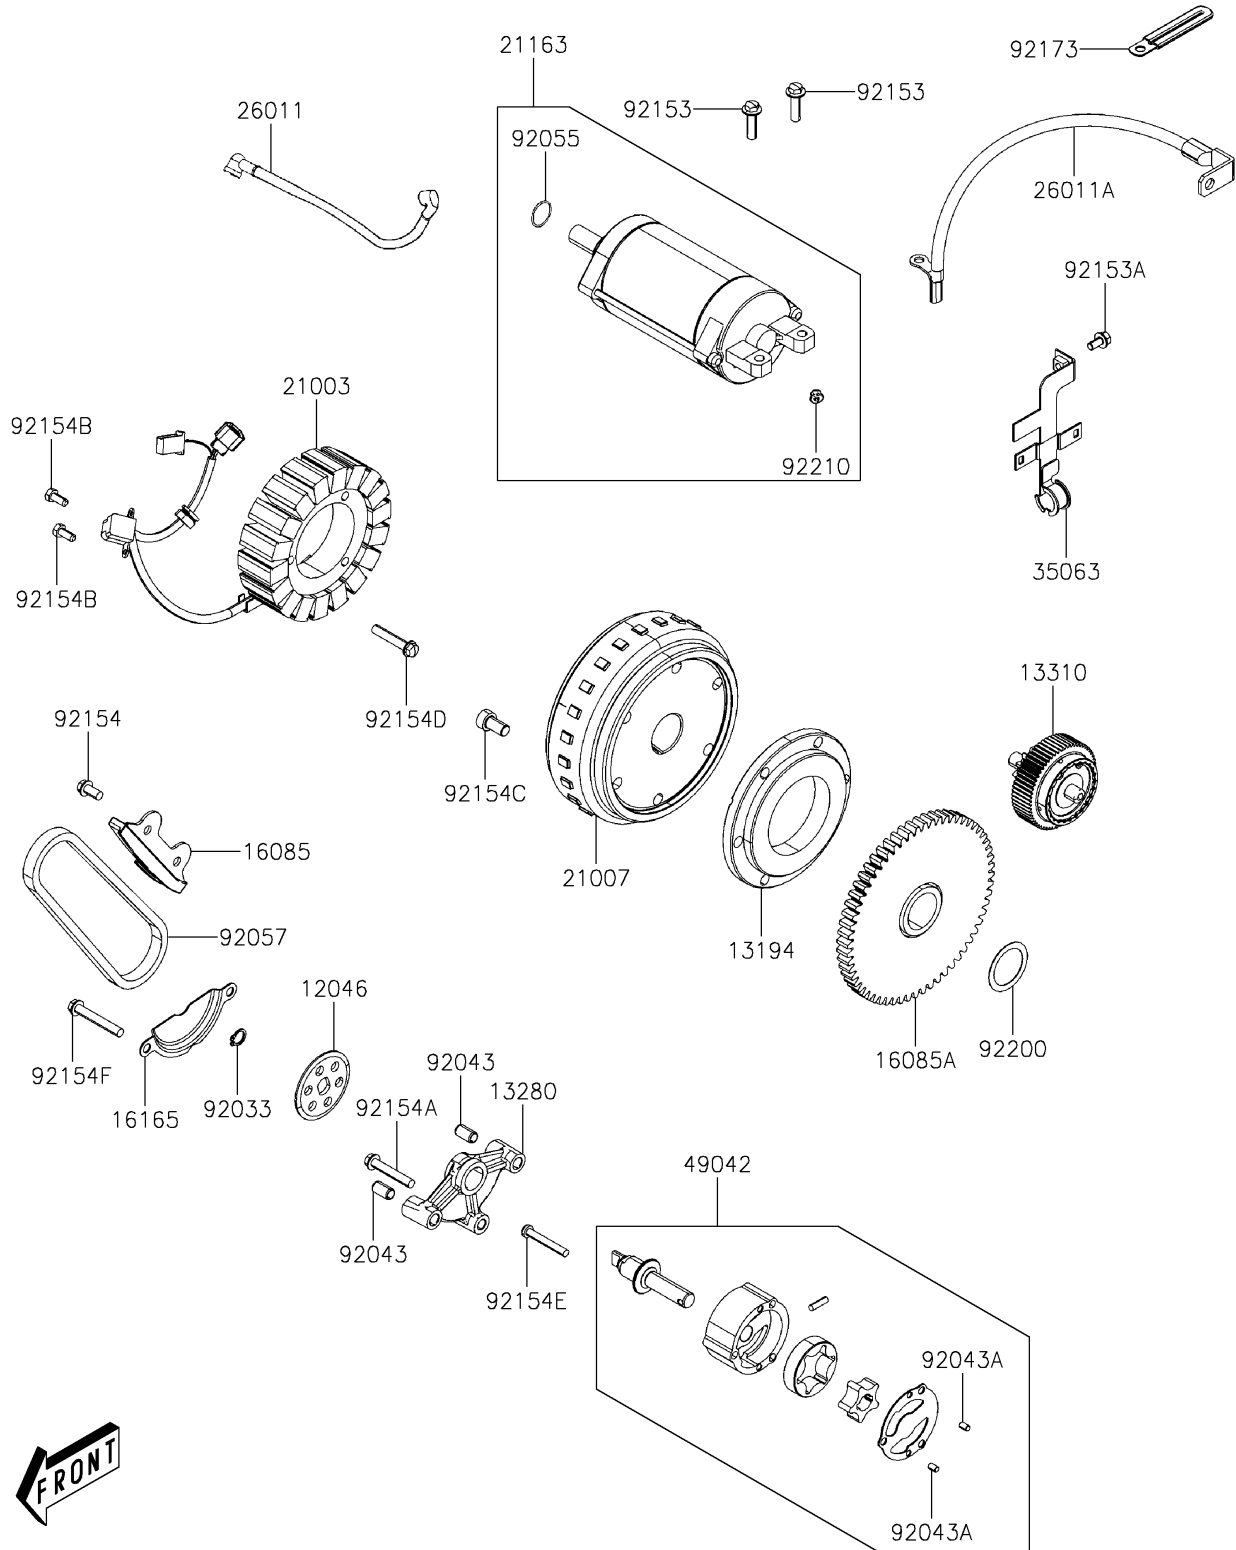

2024 MULE PRO-MX™ LE PARTS DIAGRAM

Generator

E1810

2024 MULE PRO-MX™ LE PARTS LIST

Generator

ITEM NAME	PART NUMBER	QUANTITY
SPROCKET,OIL PUMP DRIVE (Ref # 12046)	12046-Y006	1
CLUTCH-ONEWAY (Ref # 13194)	13194-Y001	1
HOLDER,OIL PUMP SHAFT (Ref # 13280)	13280-Y018	1
SHAFT-ASSY,REDUCTION (Ref # 13310)	13310-Y004	1
GEAR,START REDUCTION (Ref # 16085)	16085-Y017	1
GEAR,STARTING CLUTCH (Ref # 16085A)	16085-Y018	1
SEPARATOR,OIL (Ref # 16165)	16165-Y007	1
STATOR (Ref # 21003)	21003-Y010	1
ROTOR (Ref # 21007)	21007-Y010	1
STARTER-ELECTRIC (Ref # 21163)	21163-Y006	1
WIRE-LEAD,STARTER MOTOR (Ref # 26011)	26011-Y010	1
WIRE-LEAD,EARTH (Ref # 26011A)	26011-Y013	1
STAY (Ref # 35063)	35063-Y036	1
PUMP-OIL,ASSY (Ref # 49042)	49042-Y006	1
RING-SNAP,10MM (Ref # 92033)	92033-Y019	1
PIN,8X14 (Ref # 92043)	92043-Y012	2
PIN,DOWEL,4X65 (Ref # 92043A)	92043-Y015	2
RING-O,24.4X3.1 (Ref # 92055)	92055-Y025	1
CHAIN,OIL PUMP (Ref # 92057)	92057-Y013	1
BOLT,FLANGE,6X22 (Ref # 92153)	92153-Y003	2
BOLT,5X10 (Ref # 92153A)	92153-Y058	1
BOLT,FLANGE,6X12 (Ref # 92154)	92154-Y035	2
BOLT,FLANGE,6X35 (Ref # 92154A)	92154-Y069	1
BOLT,HEX,5X12 (Ref # 92154B)	92154-Y111	2
BOLT,8X15 (Ref # 92154C)	92154-Y123	6
BOLT,FLANGE,6X32 (Ref # 92154D)	92154-Y128	3
BOLT,5X35 (Ref # 92154E)	92154-Y185	3
BOLT,FLANGE,6X40 (Ref # 92154F)	92154-Y209	2
CLAMP (Ref # 92173)	92173-Y004	1

2024 MULE PRO-MX™ LE PARTS LIST

Generator

ITEM NAME	PART NUMBER	QUANTITY
WASHER,27.2X36X0.5 (Ref # 92200)	92200-Y097	1
NUT,6MM (Ref # 92210)	92210-Y039	1